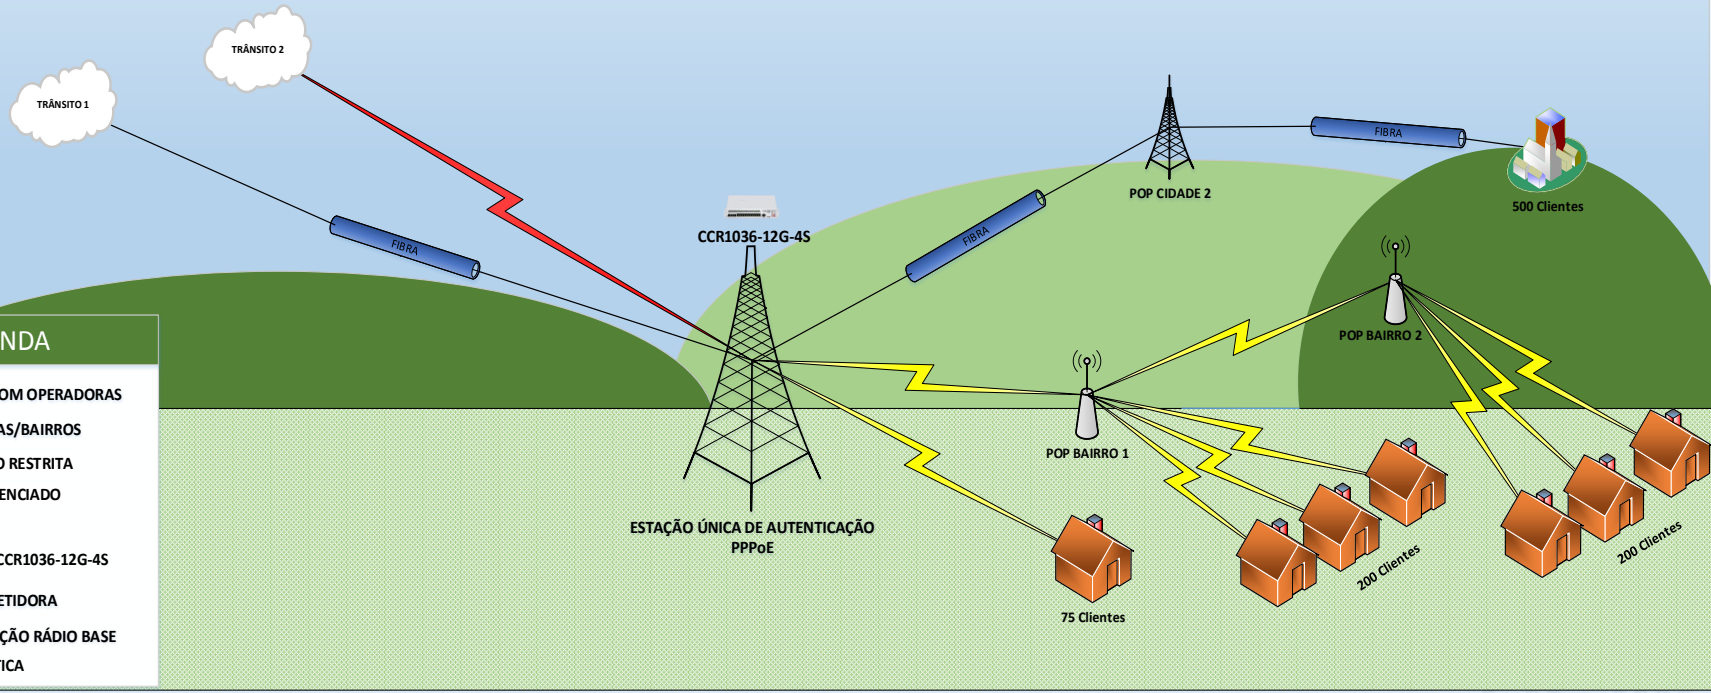

LEGENDA

- TRÁNSITO COM OPERADORAS
- RESIDÊNCIAS/BAIROS
- RADIAÇÃO RESTRITA
- RÁDIO LICENCIADO
- CIDADE
- MIKROTIK CCR1036-12G-4S
- POP / REPETIDORA
- ERB - ESTAÇÃO RÁDIO BASE
- FIBRA ÓPTICA