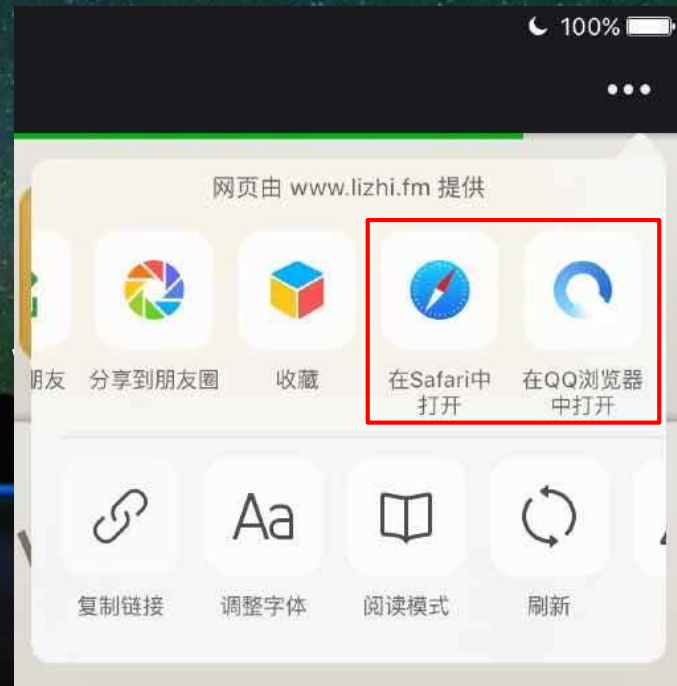

Router OS Customizable Cloud Portal

Fei ZHAO

Re-Cloud Info. LTD

Portal is a Trade

Private/Local Portal

Localized Portal

Let's Trade

Identities