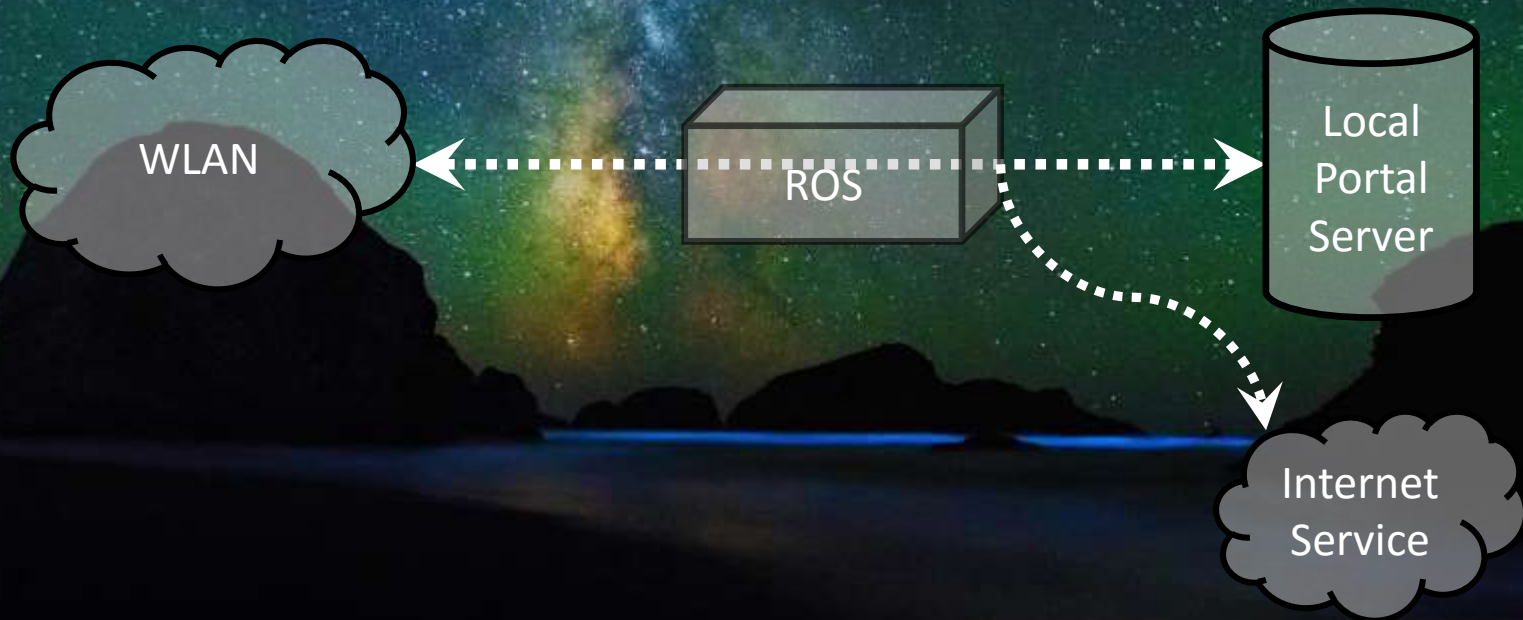

Router OS Customizable Cloud Portal

Fei ZHAO

Re-Cloud Info. LTD

Portal is a Trade

Private/Local Portal

Localized Portal

Let's Trade

Identities

Beyond Portal

A night sky photograph featuring the Milky Way galaxy. The galaxy's core is visible as a bright, yellowish-white band of light, transitioning to a greenish hue towards the top. The sky is filled with numerous stars. In the foreground, the dark silhouettes of large rocks or mountains are visible against the starry background.

Massive data flow may lead to extra money flow.

A night sky with the Milky Way galaxy visible, silhouettes of rocks, and a blue light reflecting on the water.

Thank you

The background image is provided by Bing