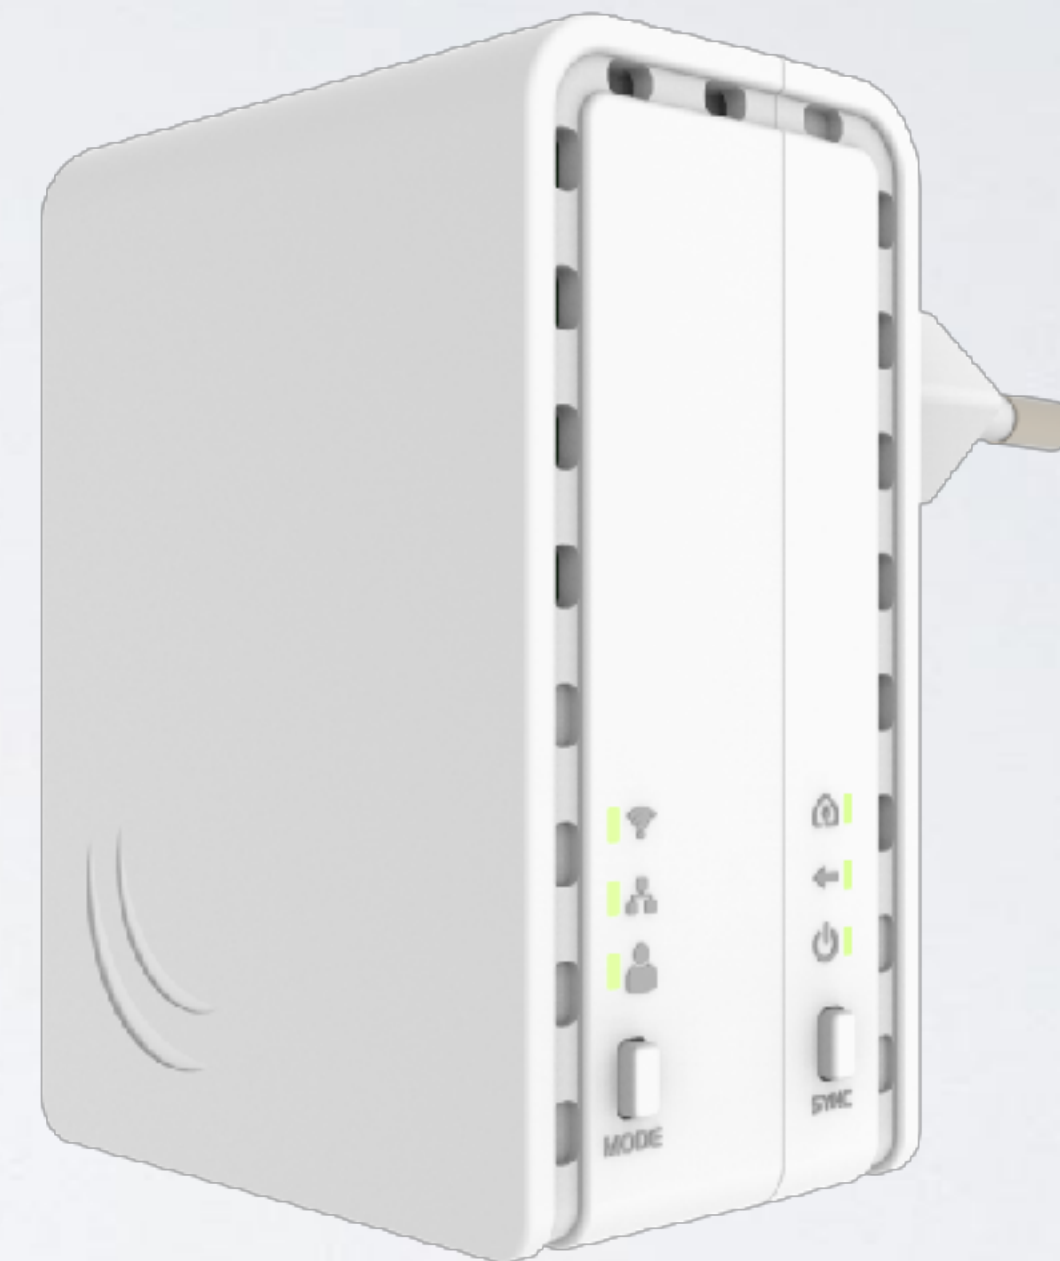

# RouterBOARD 4011

NOW

- 2 chains for 2GHz, 802.11 b/g/n
- 4 chains for 5GHz, 802.11 a/n/ac
- 160 MHz channel width
- 1733 Mbps + 300 Mbps data rates
- Price \$249

# PWR-Line AP

NOW

- Small AP that directly plugs into socket
- Makes 100 Mbps links with others like it
- Build WiFi network without special cabling
- Automatically pairs with new devices