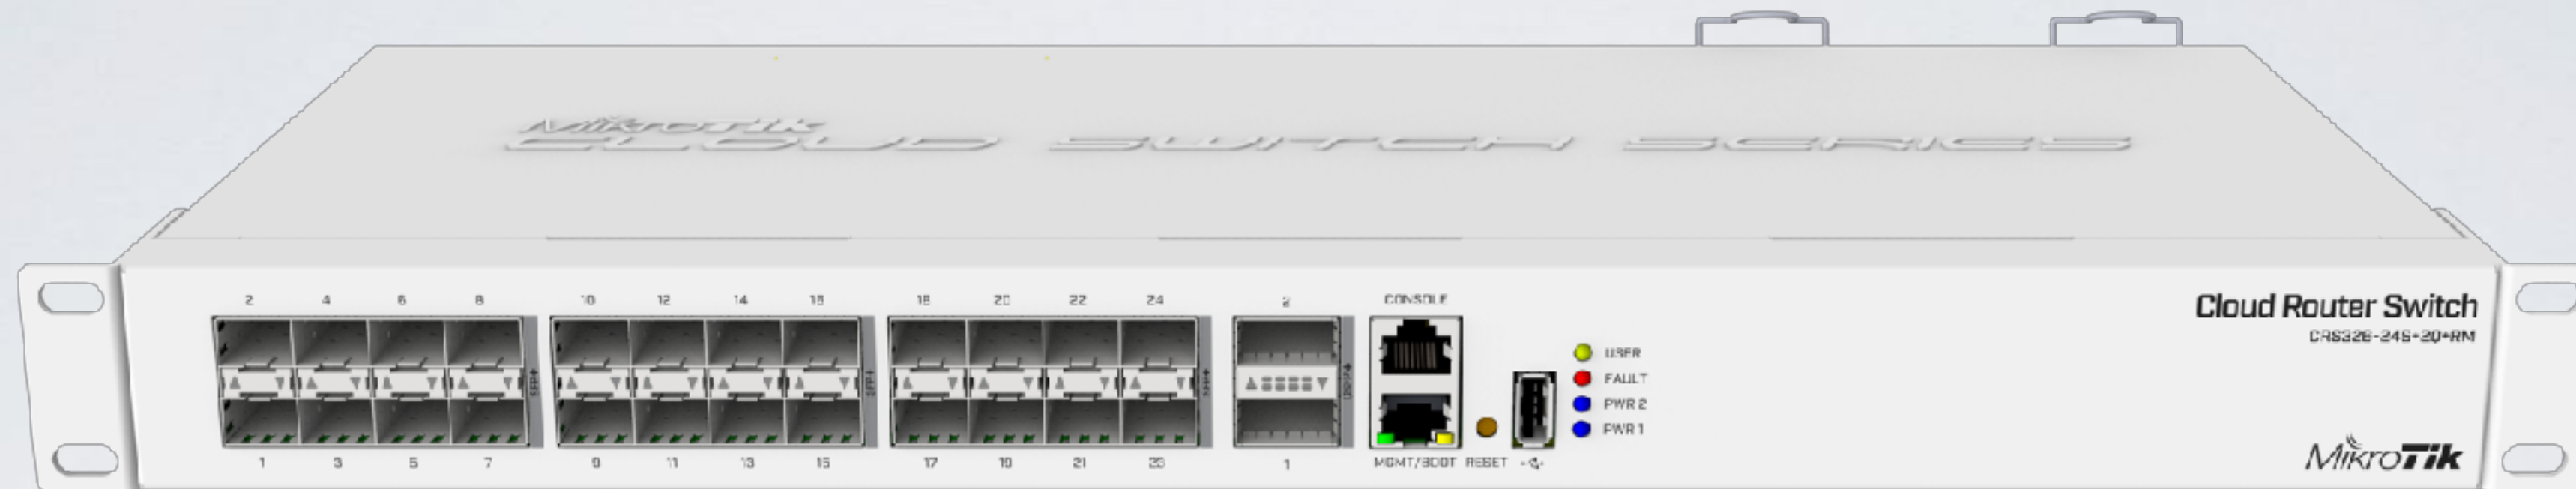

# PWR-Line AP

NOW

- Small AP that directly plugs into socket
- Makes 100 Mbps links with others like it
- Build WiFi network without special cabling
- Automatically pairs with new devices

# CRS309-1G-8S+PC

- 8x SFP+ ports
- 1x Gigabit Ethernet
- Dual boot: RouterOS / SwOS
- Silent case