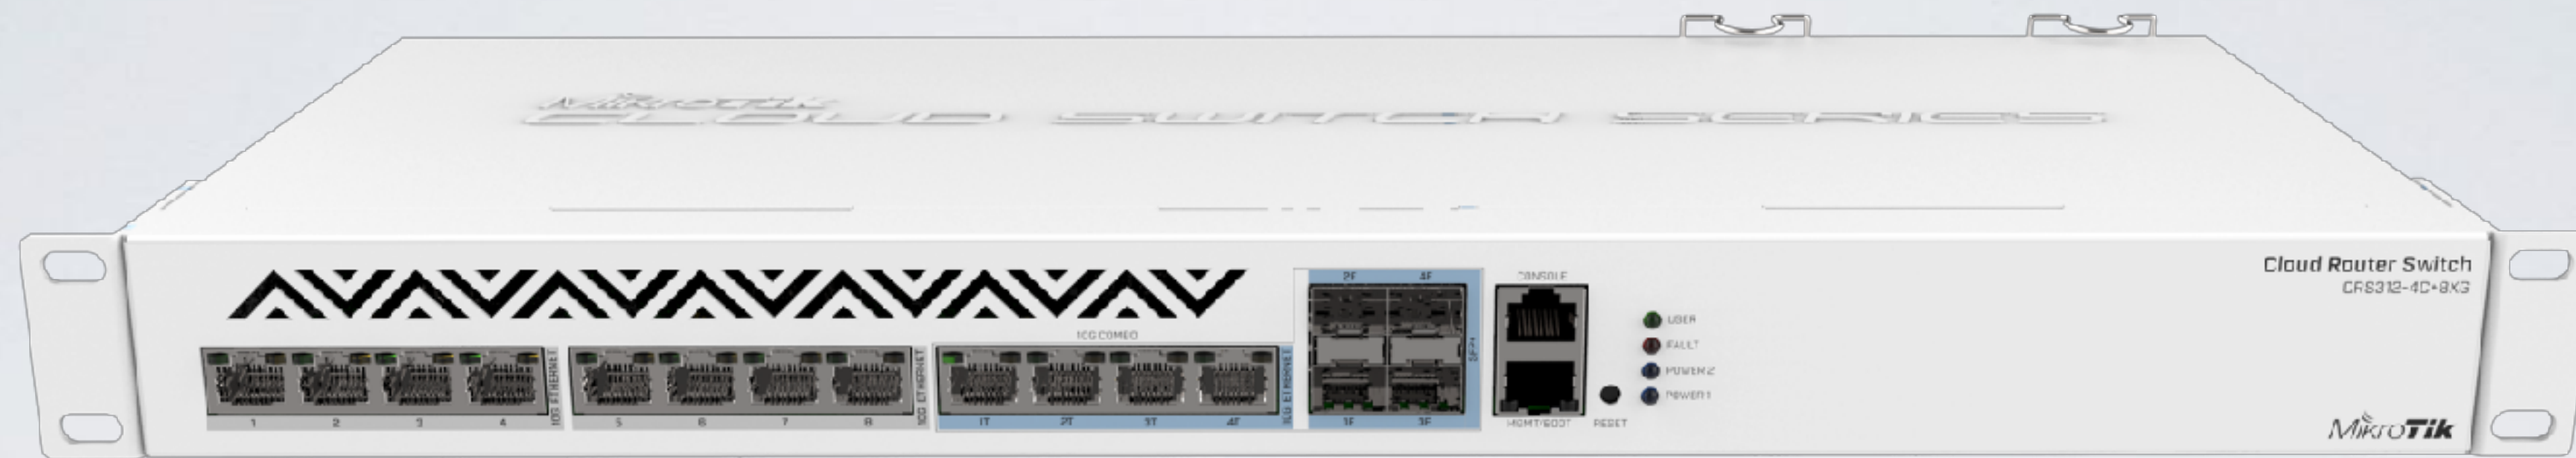

# PWR-Line AP

NOW

- Small AP that directly plugs into socket
- Makes 100 Mbps links with others like it
- Build WiFi network without special cabling
- Automatically pairs with new devices

# CRS309-1G-8S+PC

- 8x SFP+ ports
- 1x Gigabit Ethernet
- Dual boot: RouterOS / SwOS
- Silent case

# CRS326-24S+2Q+RM

- 24x SFP+ for 10 Gbit connections
- 2x QSFP+ ports for 40 Gbit connections
- RJ45 console and ETH management ports
- USB port, Dual PSU