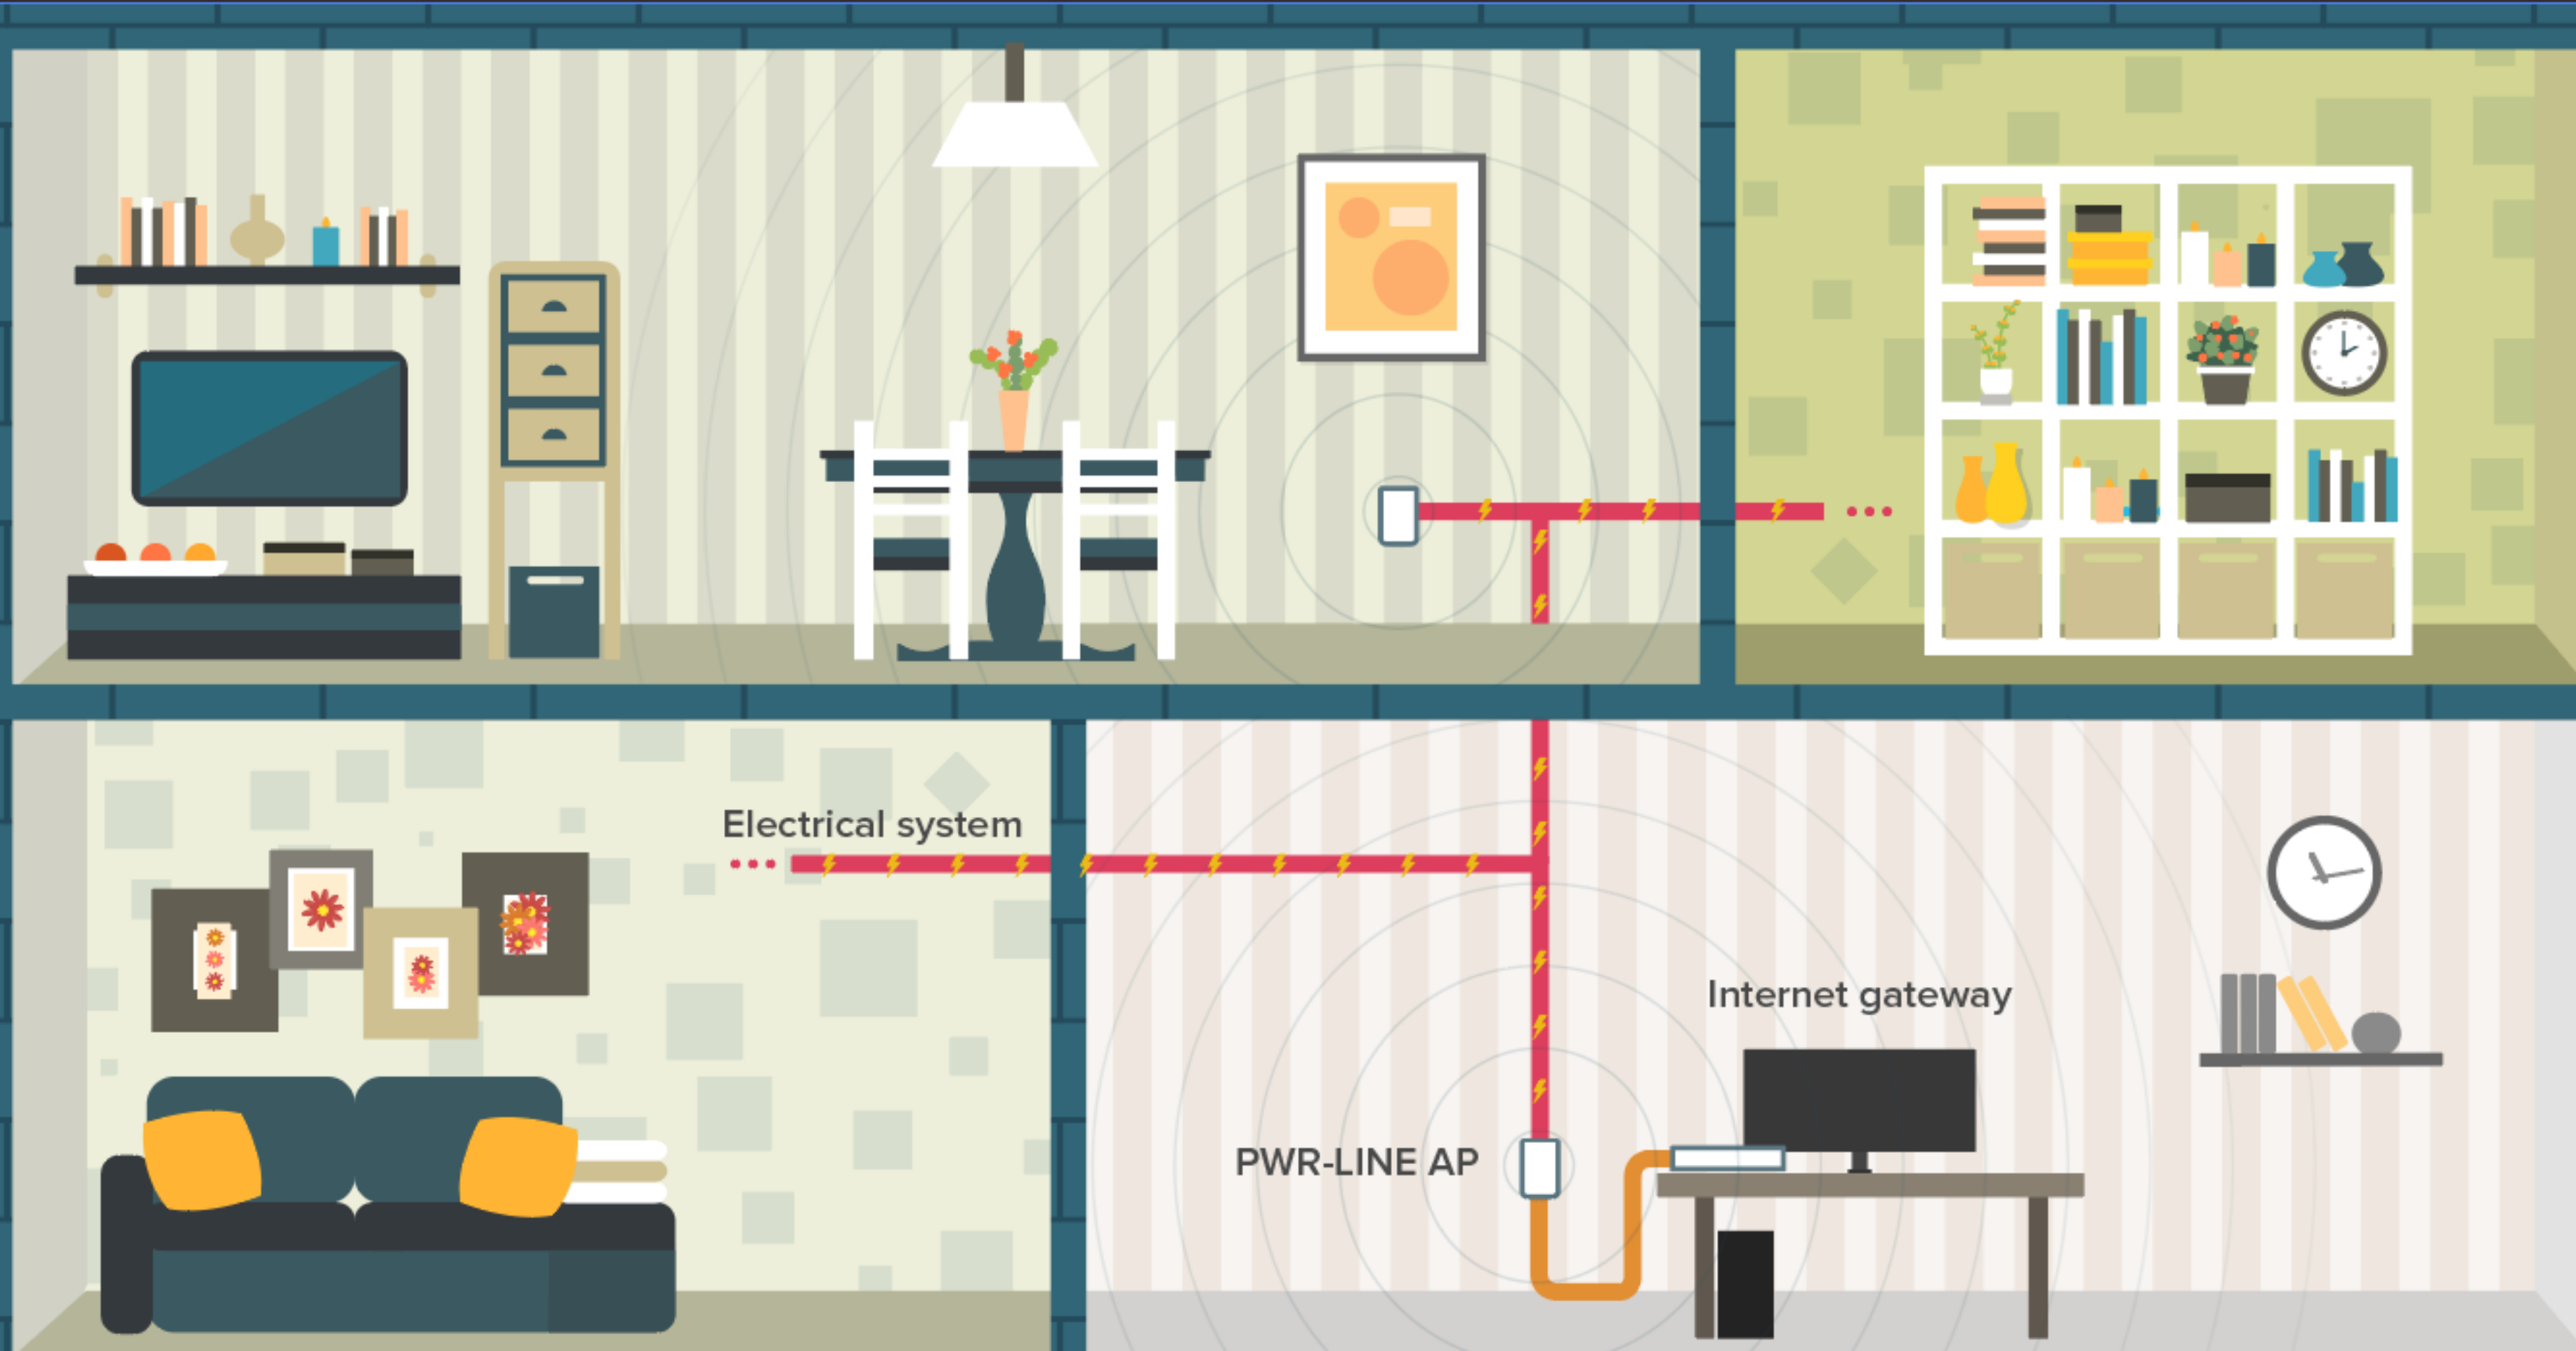

PWR-Line AP