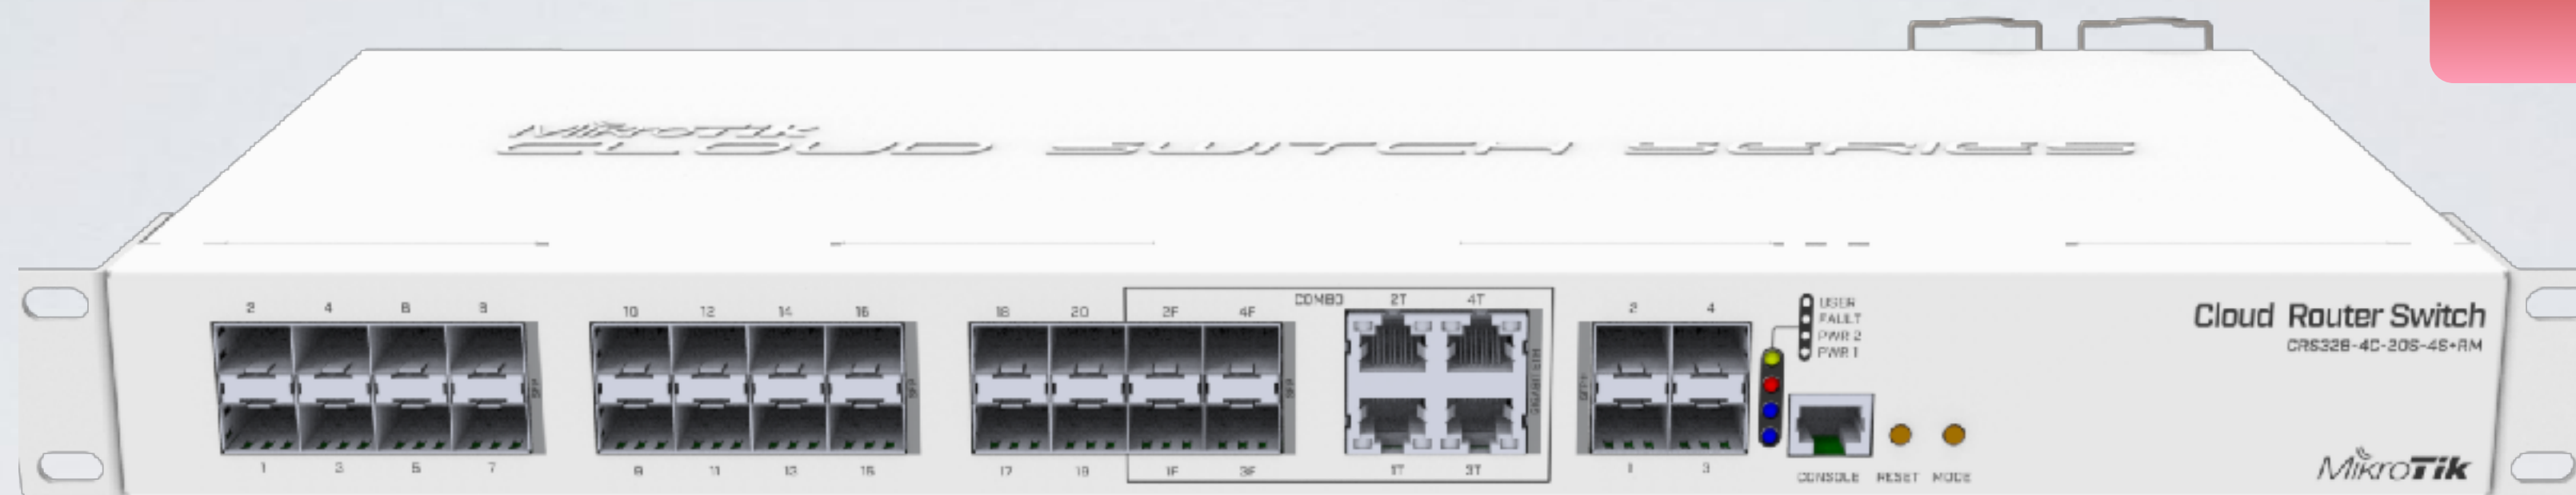

# LDF 2

NOW

- 2 GHz CPE
- Mounts in regular satellite dish
- Ultra long range
- Price \$39

# mANTBox2 12s

NOW

- 2 GHz sector antenna
- 12 dBi
- RouterBOARD built-in
- Price \$99

NOW