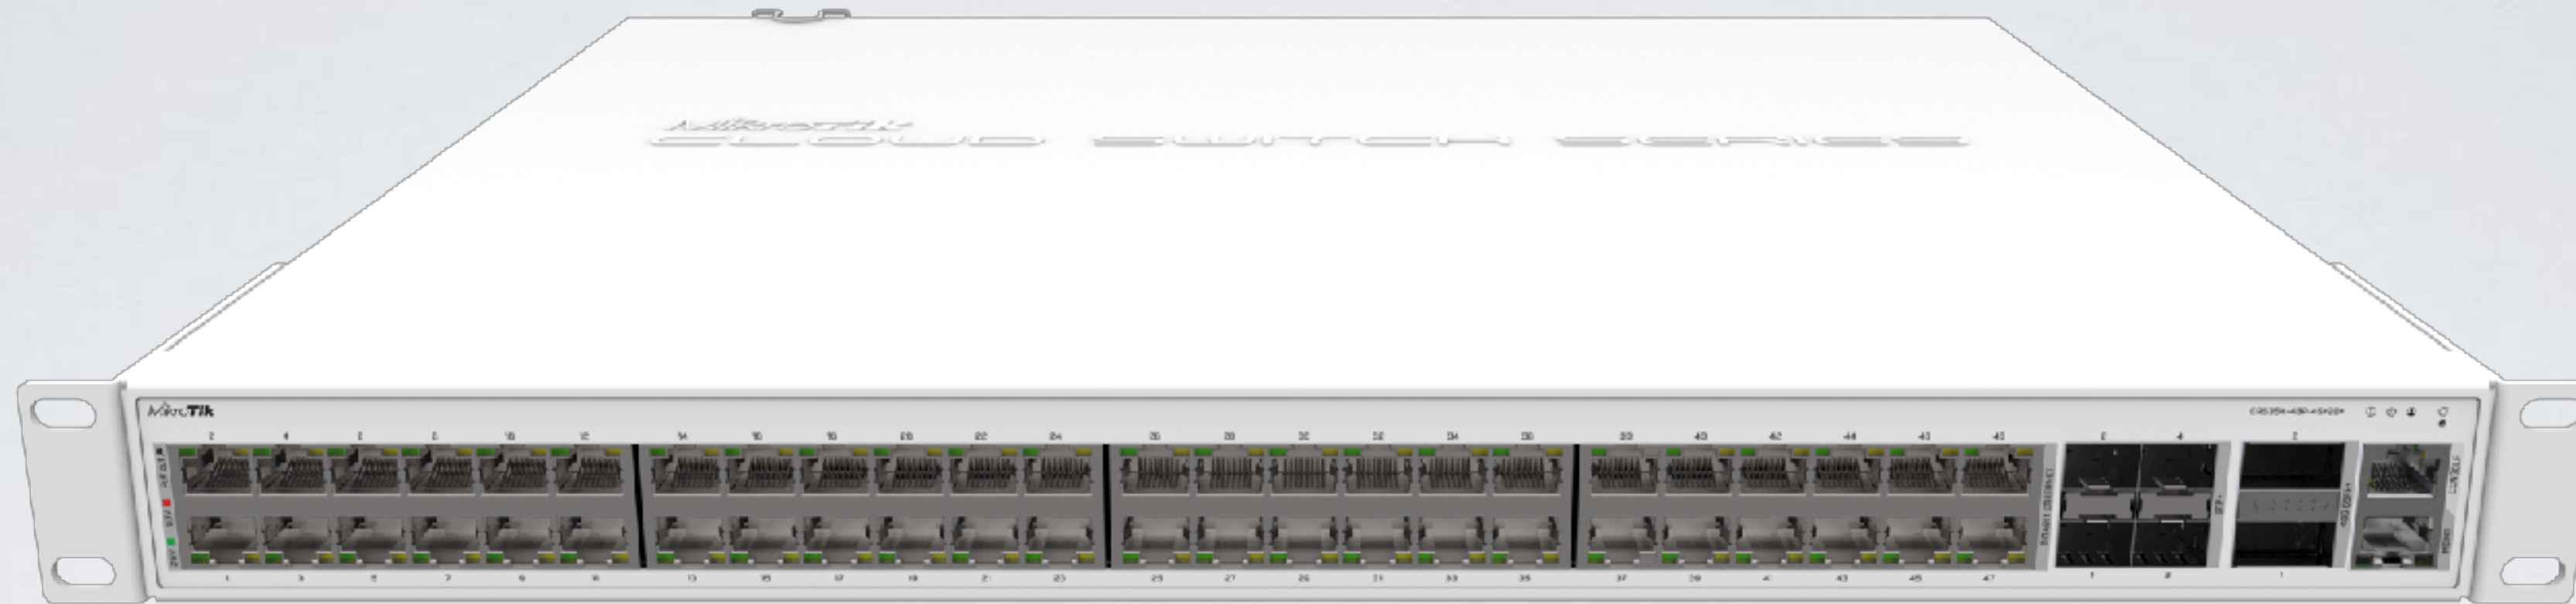

CRS354-48P-4S+2Q+

- 48x Gigabit ports with PoE out
- 4x SFP+ for 10 Gbit connections
- 2x QSFP+ ports for 40 Gbit connections