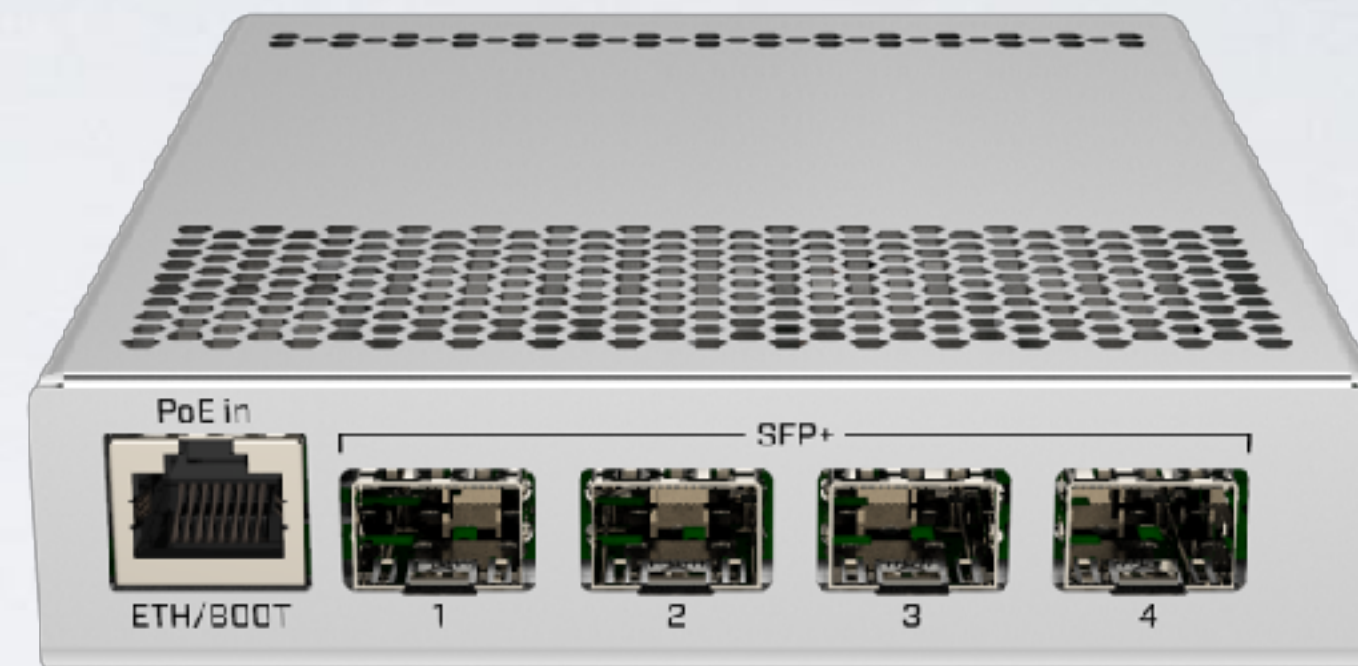

CRS305-1G-4S+IN

NOW

- 4x SFP+ ports
- 1x Gigabit Ethernet
- Metallic enclosure
- Dual DC jacks