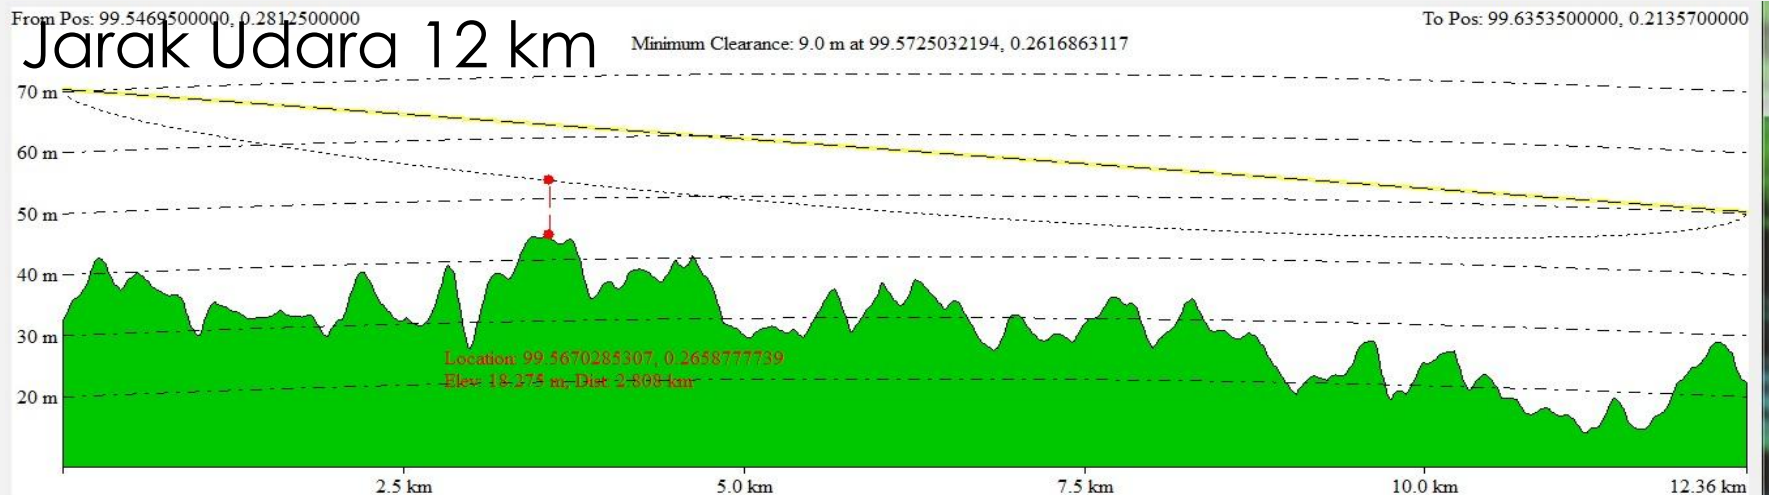

POP SMA N 1 SUNGAI AUR

Perangkat	SMKN 1 LM	SMAN 1 LM
Tinggi Radio di Tower	30 m	28 m
Antenna	Nano Bridge 25 db	Nano Bridge 25 db
Radio	Nano Bridge	Nano Bridge
Router	Modem Juawei	RB 750
Accesspoint	-	Bullet 2 HP
Antenna AP	-	Omni Hyperlink 2.4 Ghz