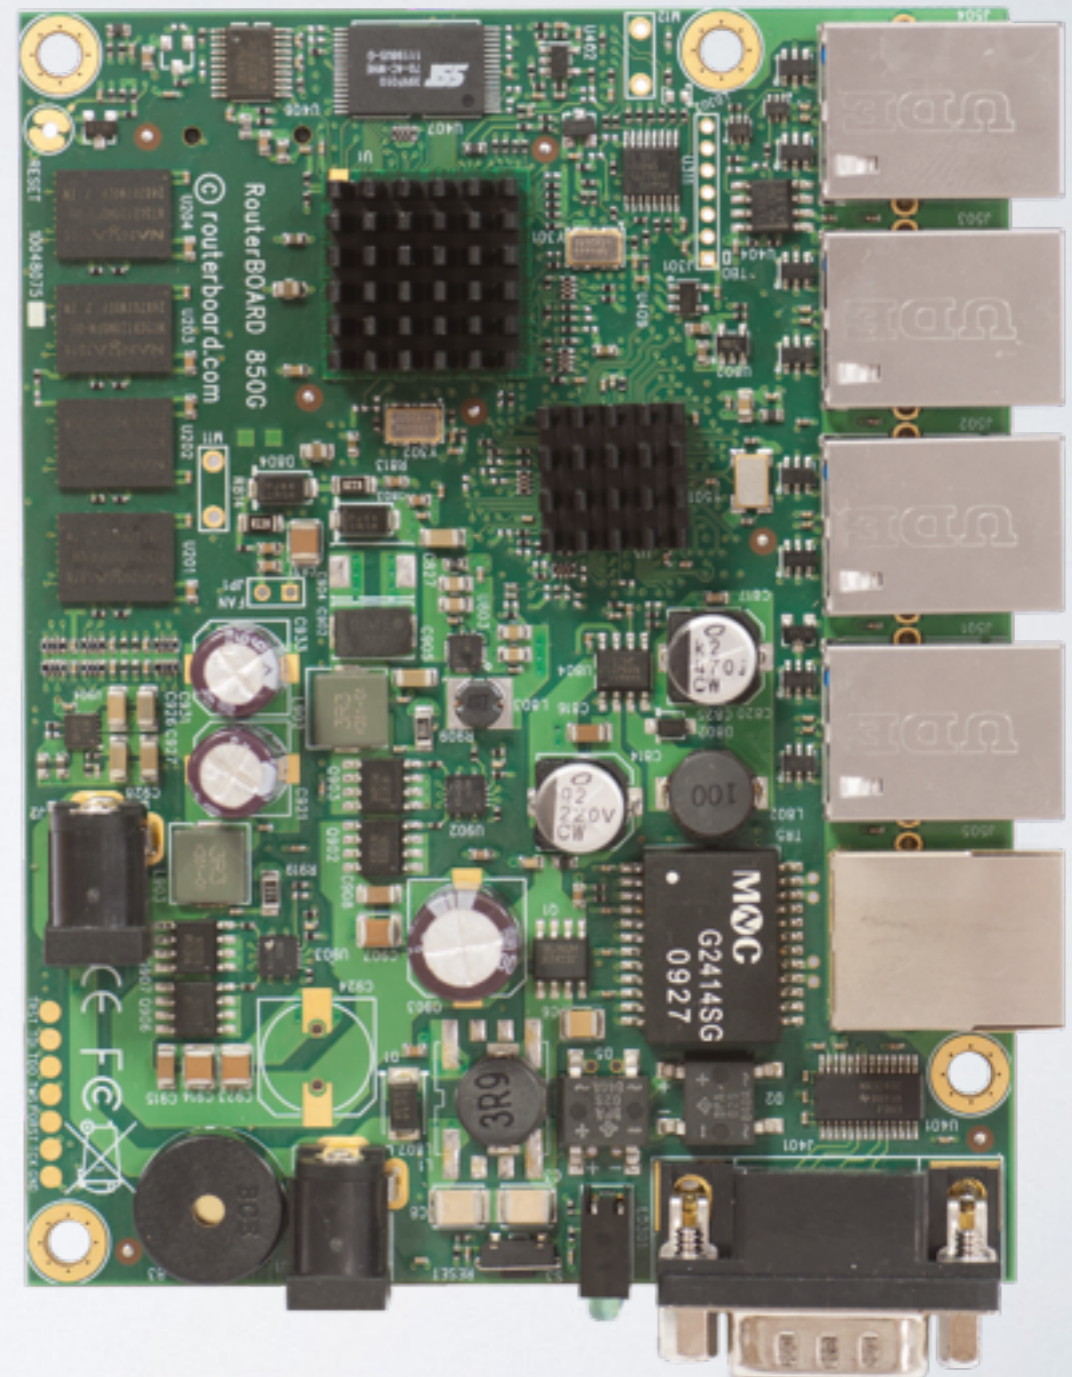

RB850Gx2

- Dual core PPC
- New 500MHz CPU
- Same size as RB450G
- 512MB RAM
- Available in April
- $129