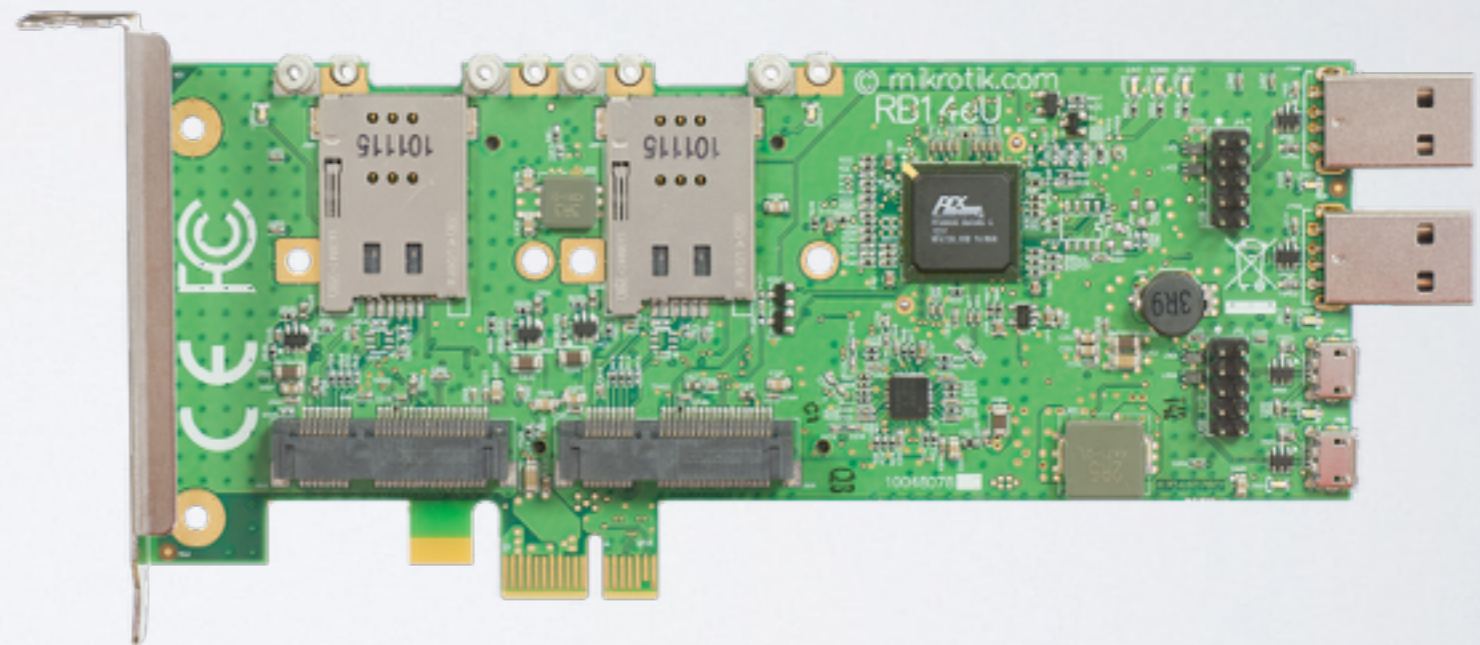

# SXT HG

- Improved 17 dBi antenna
- New design
- 1000mW power
- Gigabit port
- 5GHz

# R11E-2HND

- miniPCI-e to fit RB912
- 2GHz model
- 800mW power
- New AR9580 chipset
- uFl connectors

# RIIE-HPND

- miniPCI-e to fit RB912
- 2GHz and 5GHz models
- 1000mW power
- New AR9580 chipset
- MMCX

# RB14EU

- 4 miniPCle card adapter
- RB14E for wireless
- RB14EU also for 3G