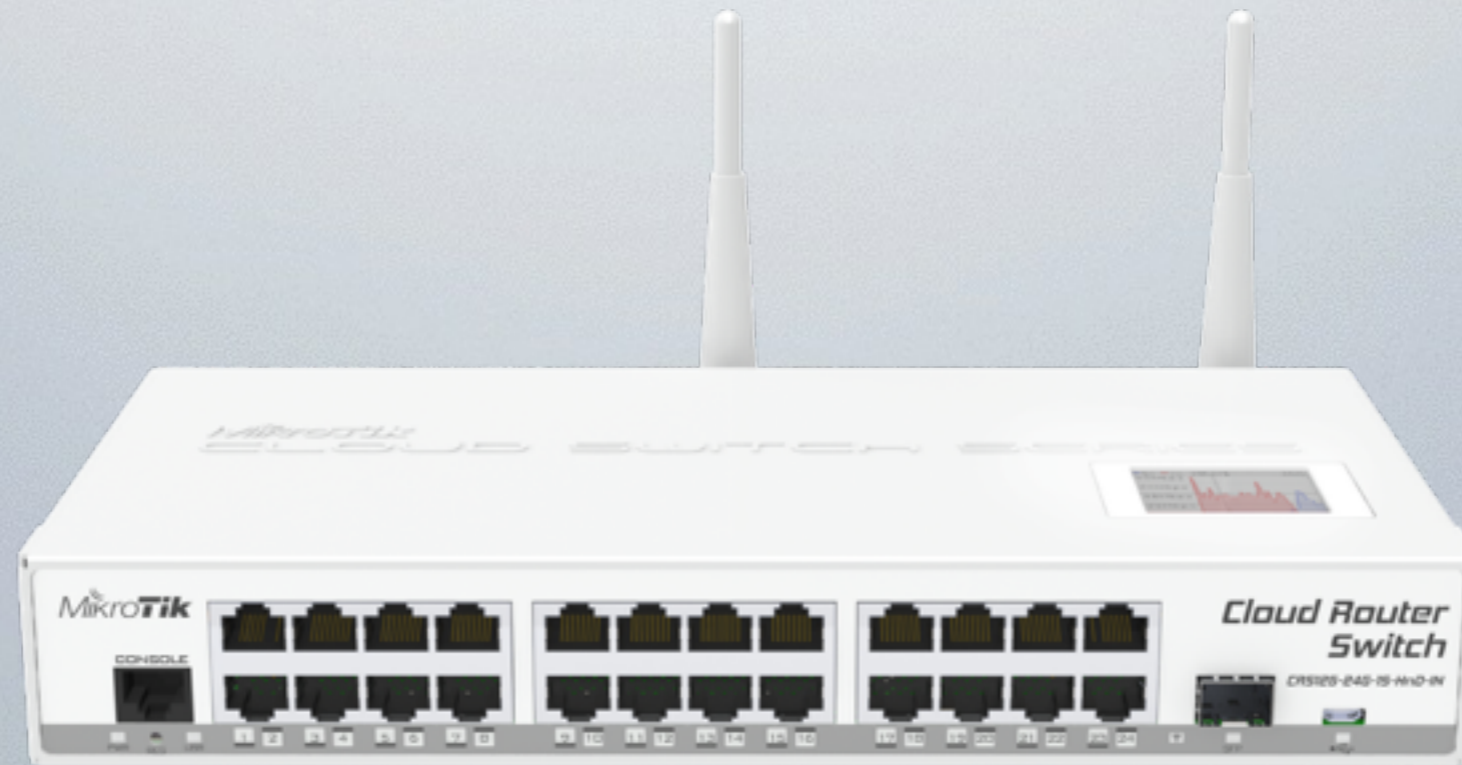

# SXT HG

- Improved 17 dBi antenna
- New design
- 1000mW power
- Gigabit port
- 5GHz

# RB14EU

- 4 miniPCle card adapter
- RB14E for wireless
- RB14EU also for 3G

# CLOUD ROUTER SWITCH

CRS

# CRS

- Combines the best from a fully functional router and a Layer 3 switch
- 24 Switched Gigabit ports
- Powered by RouterOS
- SFP port and Touchscreen LCD
- Wireless model available
- Comes in desktop or rackmount case