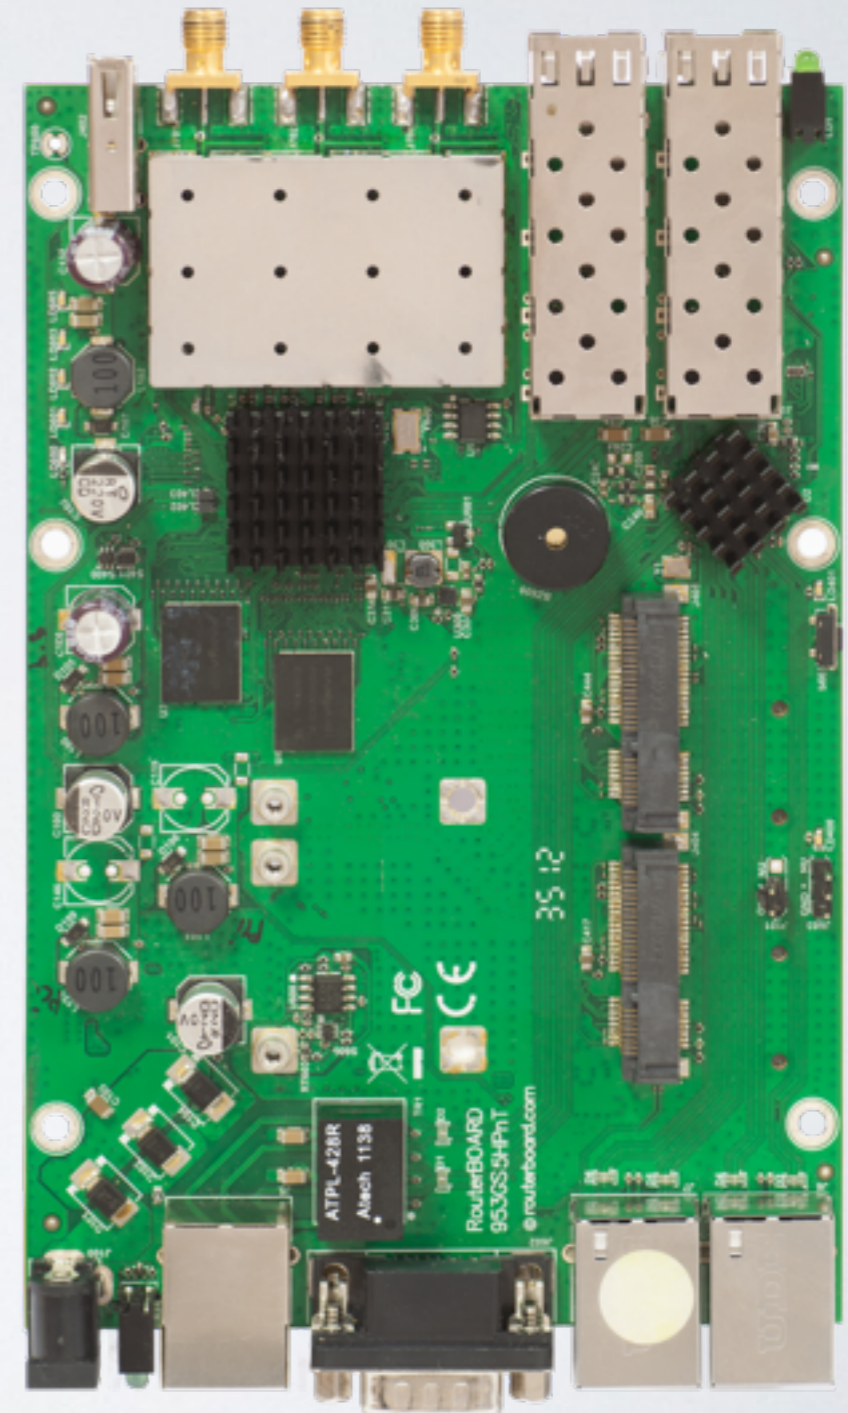

# CRS226

- Two SFP+ 10G ports and 24 Gigabit copper ports
- Desktop version \$289, available April
- Rackmount version \$299, available May

# CCR1009

- 9 core Tileria CPU with Dual power supply
- 8x GBit ports, 1x SFP (\$425)
- 8x GBit ports, 1x SFP, 1x SFP+ (\$495)

# CCR1016-12S-1S+

- 16 core Tiler CPU
- 12 SFP ports and 1 SFP+ port
- Dual power supply
- Includes SFP fiber to copper module
- \$745, available in April

# RB953GS-5HnT

- New Atheros “Scorpion” CPU
- 3 Gigabit Ethernet ports
- 2 SFP cages
- 3 chain 5GHz wireless
- 2 miniPCle slots and 2 SIM slots
- USB 2.0
- Available in April