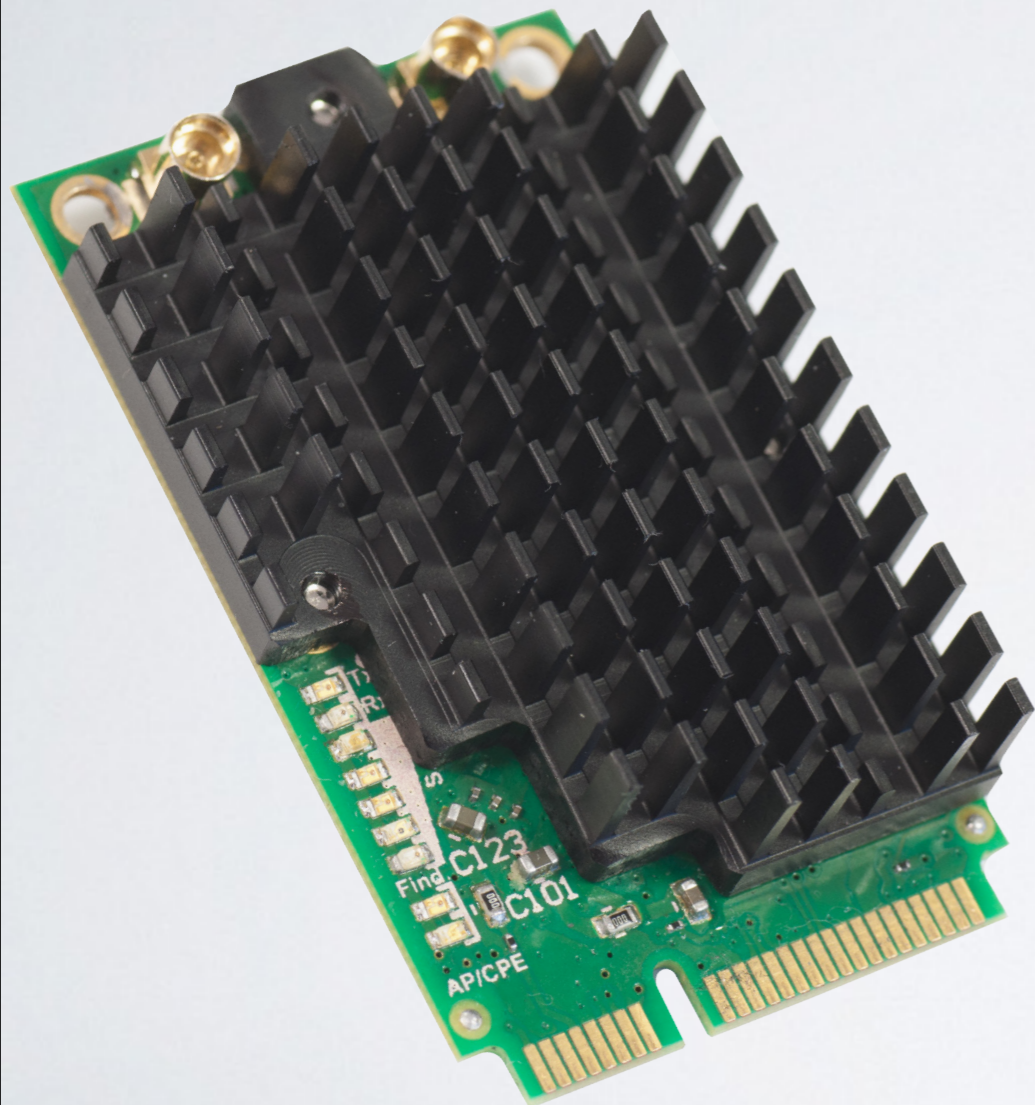

RIIE-HPND

- miniPCI-e to fit RB912
- 2GHz and 5GHz models
- 1000mW power
- New AR9580 chipset
- MMCX