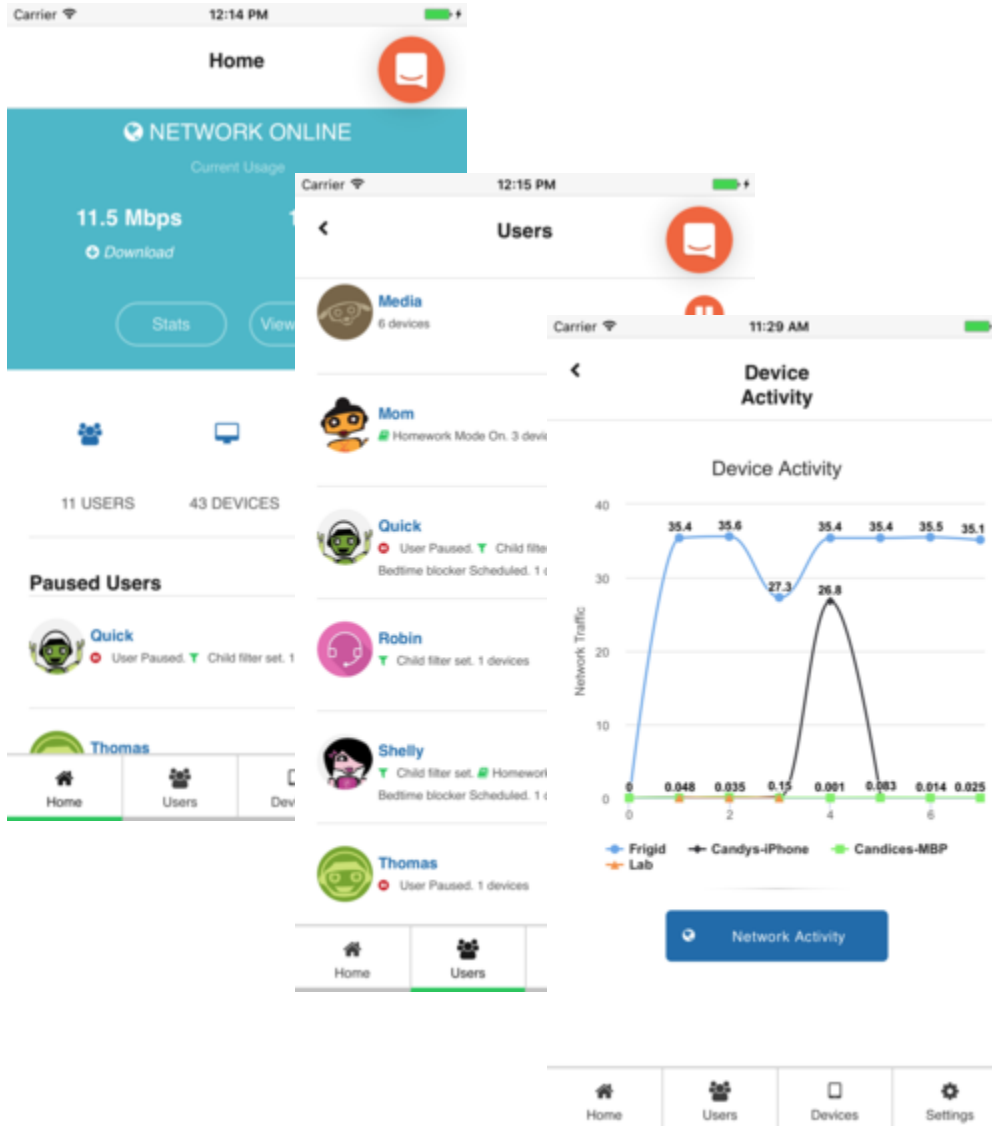

Real World Use Cases - Aerez

The app on the phone uses HTTPS to securely display the front end user interface which is served from AWS in the cloud. That server uses back-end software to ROS API through a VPN tunnel established between a CHR (Cloud Hosted Router) inside of the AWS cloud infrastructure, securely connecting the subscriber MikroTik router to the AWS cloud.