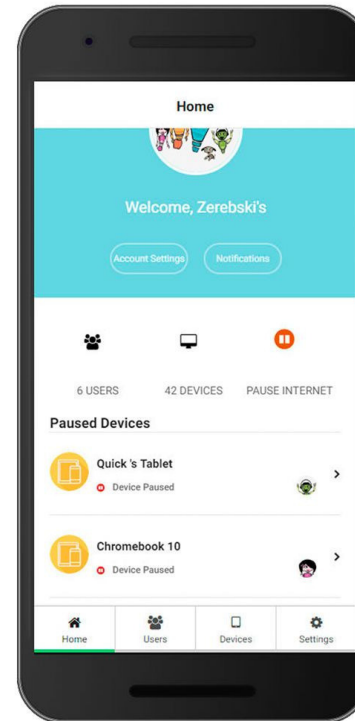

Real World Use Cases - Aerez

Aerez is a pairing of AWS web services in the cloud with the powerful and robust features of Router OS to provide a subscriber front end user interface to control the home network. Software controls the network by adjusting firewall rules or reading traffic on the fly through the MikroTik API, secured with MikroTik VPN.

Real World Use Cases - Aerez

The app on the phone uses HTTPS to securely display the front end user interface which is served from AWS in the cloud. That server uses back-end software to ROS API through a VPN tunnel established between a CHR (Cloud Hosted Router) inside of the AWS cloud infrastructure, securely connecting the subscriber MikroTik router to the AWS cloud.

MikroTik

Real World Use Cases - Aerēz

The case for a hardware cloud appliance

1. End to end security.. router to cloud.
2. Cloud ready to cloud native adoption.
3. Revamping proprietary protocols to cloud services (eoip etc)
4. The ability to schedule cloud services right out of the router, eg data backups etc.
5. Develop Mikrotik apps to leverage cloud, like RD clients, key management. etc.
6. Archive the goal of “routing the world!”