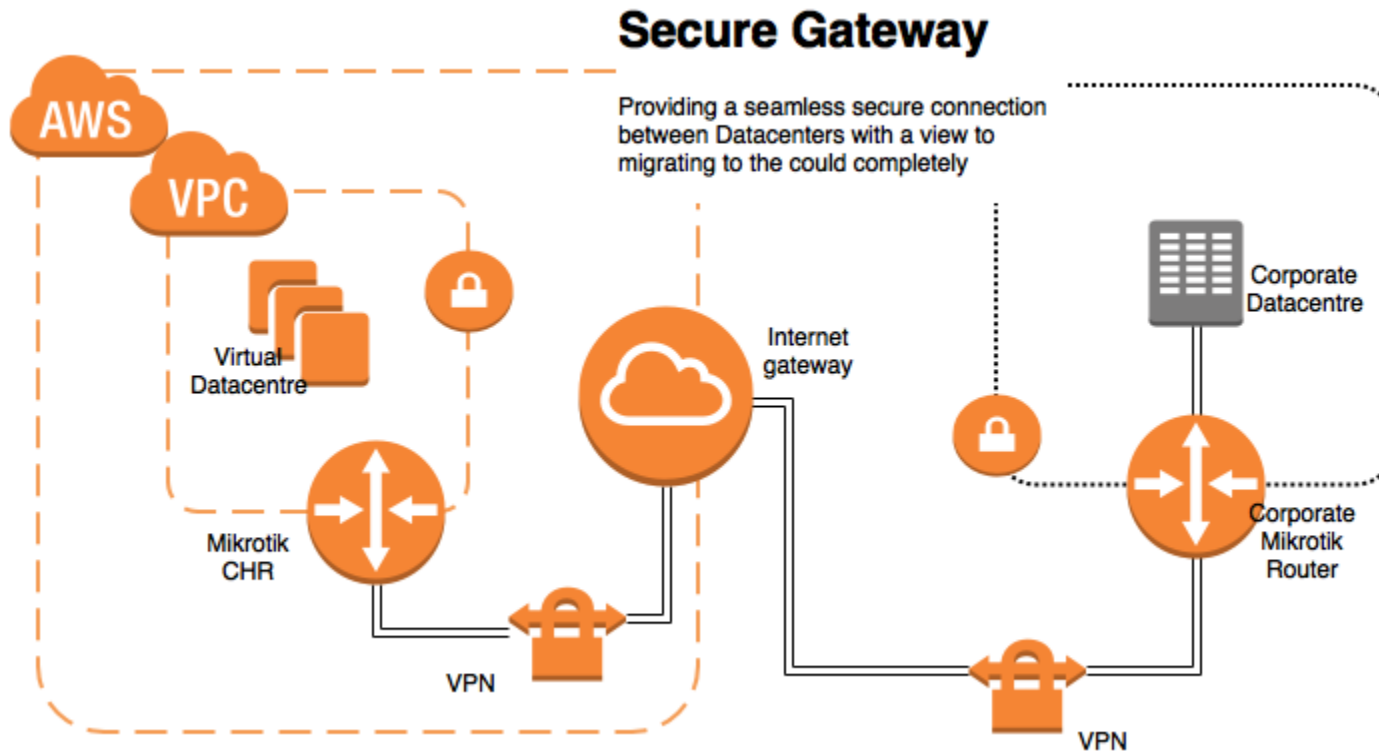

build your biz, and do some good.

Mikrotik in the cloud..

Start for free*

build your biz, and do some good.

Use Cases

1. Dude cloud.- Monitoring

- setup amazon account = free
- spin up an ec2 instance (try the free micro)
- select the CHR AMI
- setup steps (Hint:select several interfaces)
- Adjust security groups (allow 8291, 80*, 22)

1. Dude cloud. MUM examples and steps

clusterz.io <https://youtu.be/DZ0daAdI-Ro>

Marc Perea <https://youtu.be/bsKM5v83cni>

Mikrotik wiki : <https://wiki.mikrotik.com/wiki/Manual:CHR>

https://wiki.mikrotik.com/wiki/Manual:The_Dude_v6/The_dude_server_on_VM_CHR

Use Cases: Dude Cloud example - My test setup.

Use Cases - WIP

1. Secure VPN connection to AWS data Centre (current project)

Real World Use Cases - Aerez Introducing Marc Perea

Co-founder of MCP Networks, creators of Aerēz
Discovered Routerboard in 2009
MTCNA + MTCTCE + Trainer certified
BS + MS CS/MIS @ Minot State University,
ND Internet Service Provider Network Engineer for over a decade.
Started working on Aerēz based on MikroTik in 2015

Real World Use Cases - Aerez

Aerez is a pairing of AWS web services in the cloud with the powerful and robust features of Router OS to provide a subscriber front end user interface to control the home network. Software controls the network by adjusting firewall rules or reading traffic on the fly through the MikroTik API, secured with MikroTik VPN.