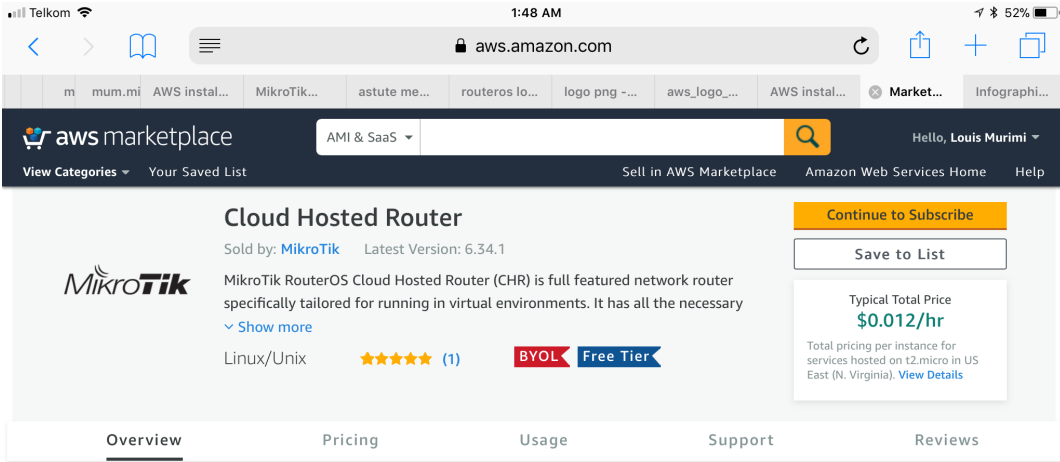

MikroTik

Best in Class

Product Overview

Use the CHR for protecting your cloud servers using RouterOS firewall which supports Layer7 filtering, dynamic address lists and more; for running your own VPN service or monitoring network infrastructure using The Dude! It can be used as simple to deploy HTTP proxy with domain name filtering, centralized RADIUS server for AAA (Authentication, Authorisation and Accounting). CHR itself can be used for monitoring network traffic using SNMP and monitor traffic using Traffic flow. CHR can be used as DNS cache and/or static DNS for a local network. Expand your network using BCP (Bridge Control Protocol) bridging of VLANs. CHR is a good platform for learning networking and RouterOS configuration before deployment in production.

Highlights

- The Dude server for monitoring network infrastructure, CAPsMAN server for rapid deployment of wireless networks.
- CHR supports IPsec, PPTP, SSTP, L2TP, EoIP, IPIP, OpenVPN, GRE, 6to4 and VPLS/MPLS tunnels.
- CHR can even be used for BGP peering, RIP route distribution and as an OSPF node in