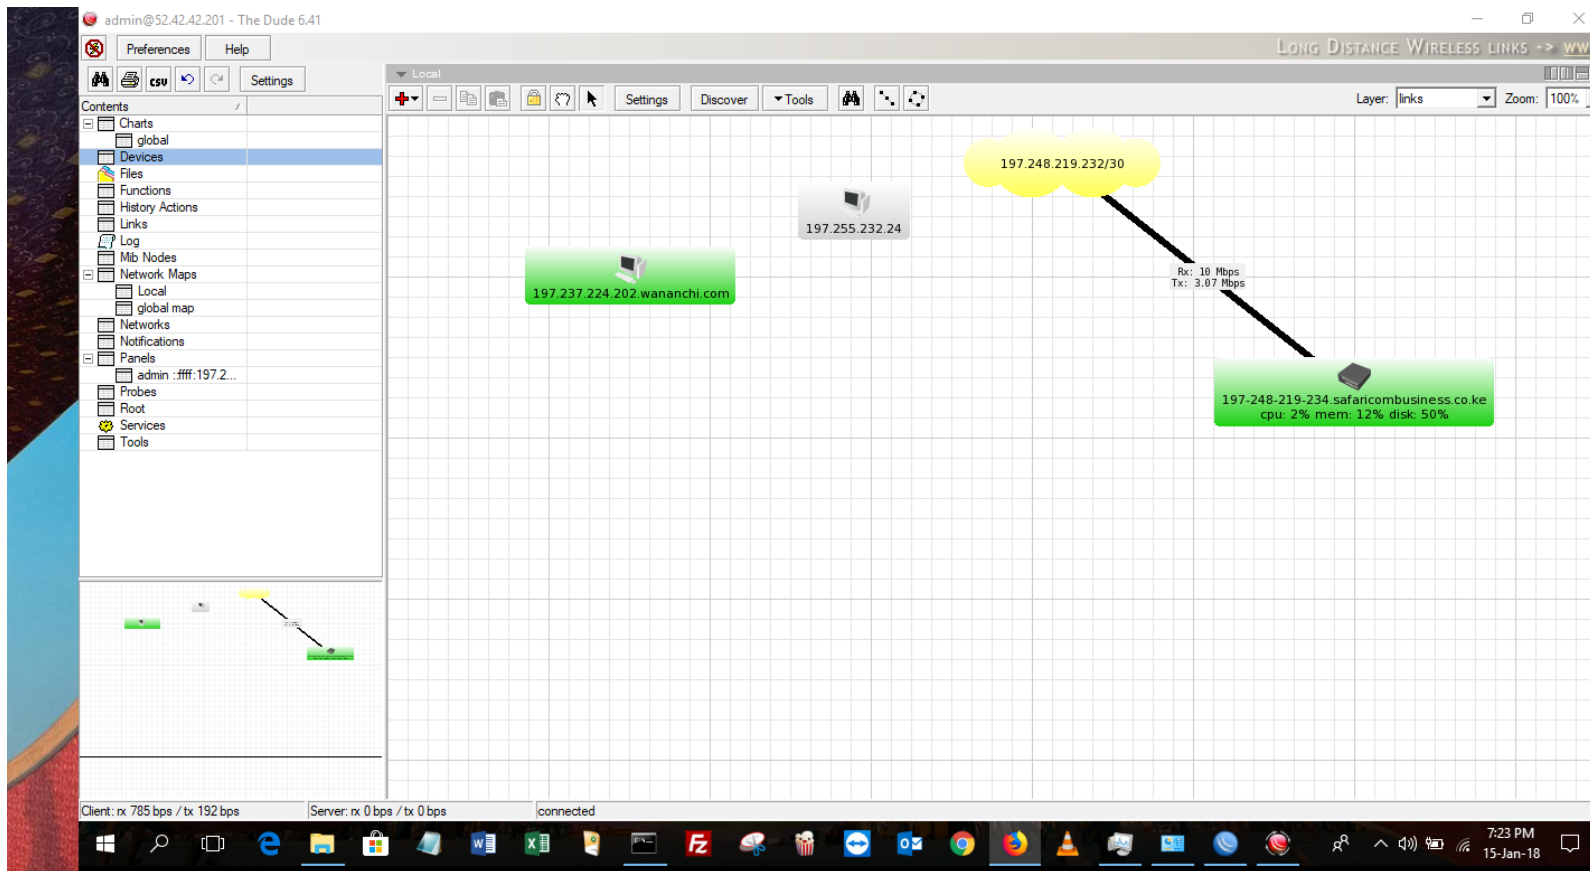

1. Dude cloud. MUM examples and steps

clusterz.io <https://youtu.be/DZ0daAdI-Ro>

Marc Perea <https://youtu.be/bsKM5v83cni>

Mikrotik wiki : <https://wiki.mikrotik.com/wiki/Manual:CHR>

https://wiki.mikrotik.com/wiki/Manual:The_Dude_v6/The_dude_server_on_VM_CHR

Use Cases: Dude Cloud example - My test setup.

Use Cases - WIP

1. Secure VPN connection to AWS data Centre (current project)

Real World Use Cases - Aerez Introducing Marc Perea

Co-founder of MCP Networks, creators of Aerēz
Discovered Routerboard in 2009
MTCNA + MTCTCE + Trainer certified
BS + MS CS/MIS @ Minot State University,
ND Internet Service Provider Network Engineer for over a decade.
Started working on Aerēz based on MikroTik in 2015