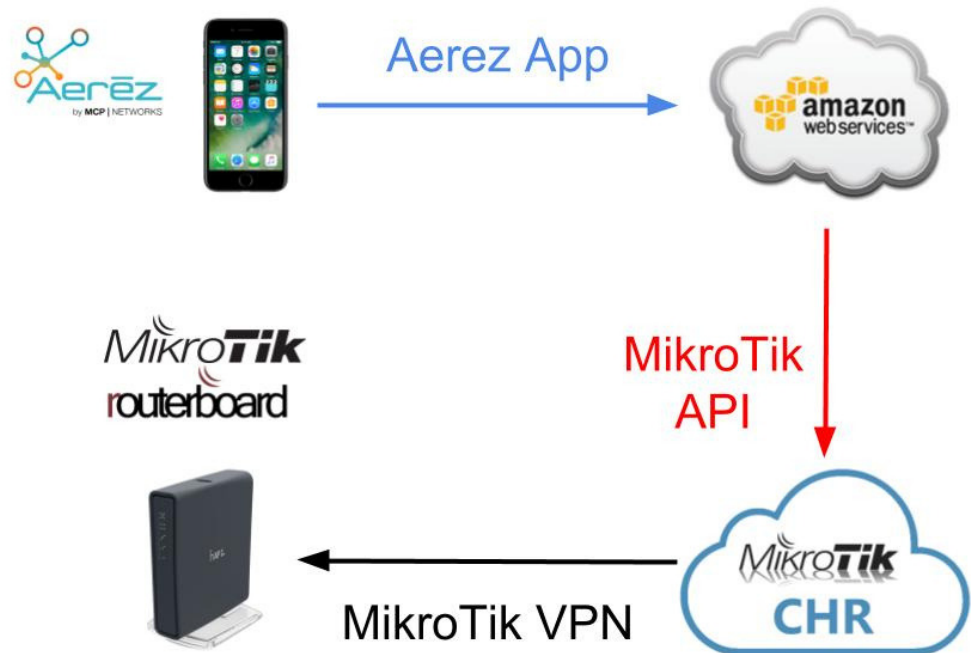

Use Cases: Dude Cloud example - My test setup.

Use Cases - WIP

1. Secure VPN connection to AWS data Centre (current project)

Real World Use Cases - Aerez Introducing Marc Perea

Co-founder of MCP Networks, creators of Aerēz
Discovered Routerboard in 2009
MTCNA + MTCTCE + Trainer certified
BS + MS CS/MIS @ Minot State University,
ND Internet Service Provider Network Engineer for over a decade.
Started working on Aerēz based on MikroTik in 2015

Real World Use Cases - Aerez Introducing Marc Perea

MCP Networks:

Veteran owned North Dakota company headquartered in Fargo, USA. Our mission is to make technology solutions simple! Our software helps Internet Service Providers make more money and provide better service to their subscribers.

Real World Use Cases - Aerez

Aerez is a pairing of AWS web services in the cloud with the powerful and robust features of Router OS to provide a subscriber front end user interface to control the home network. Software controls the network by adjusting firewall rules or reading traffic on the fly through the MikroTik API, secured with MikroTik VPN.

Real World Use Cases - Aerez

The app on the phone uses HTTPS to securely display the front end user interface which is served from AWS in the cloud. That server uses back-end software to ROS API through a VPN tunnel established between a CHR (Cloud Hosted Router) inside of the AWS cloud infrastructure, securely connecting the subscriber MikroTik router to the AWS cloud.