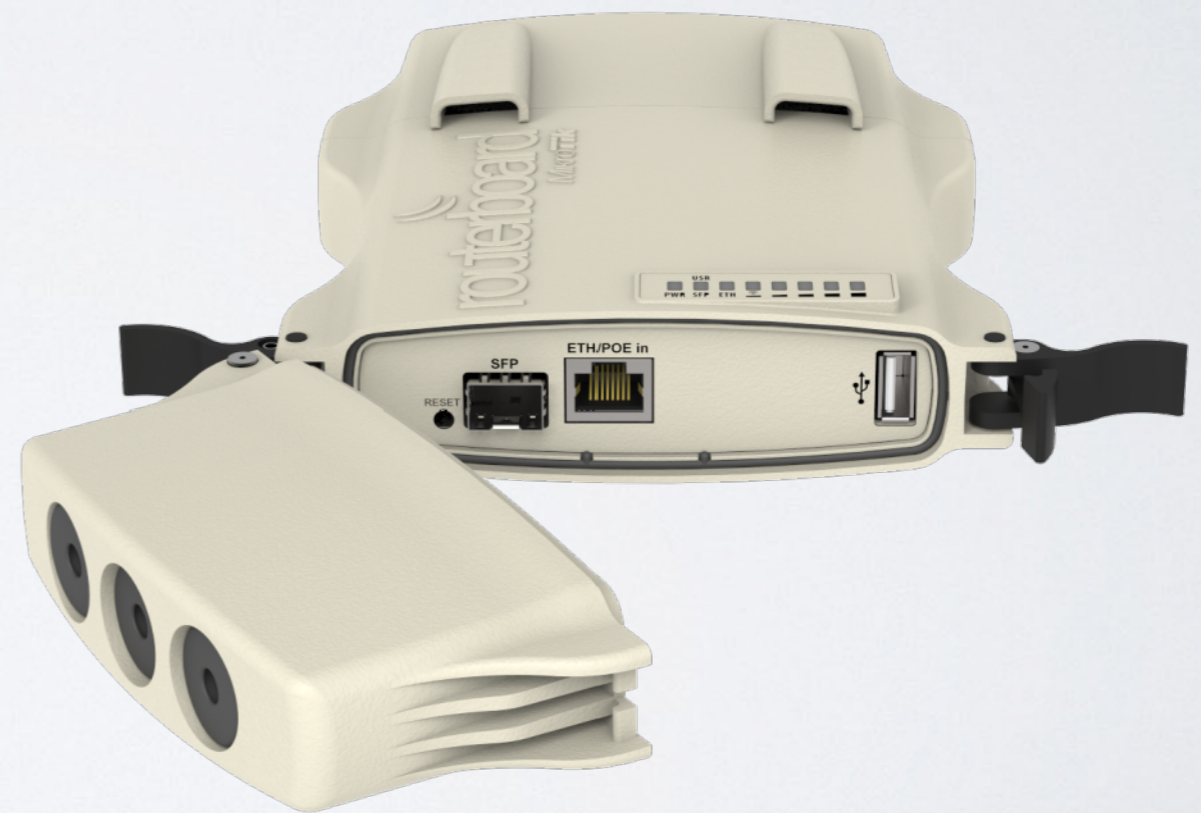

MikroTik Certified Trainers

PRODUCT SERIES

ETHERNET ROUTERS

hEX lite

- Small Ethernet device
- Five Fast Ethernet ports
- Power output version (hEX PoE lite)

RB2011 and RB3011

- Rackmount and desktop case
- 10 Ethernet ports
- 1 SFP (fiber optic)
- RB3011 - dual core ARM CPU

CCR series

- 9, 16, 36 and 72 cores
- Extreme performance
- Hardware accelerated encryption
- 1Gbps Ethernet, SFP and SFP+ ports

WIRELESS FOR HOME & OFFICE

mAP lite

Tiny size 2.4GHz dual chain access point with a 650MHz CPU, 64MB RAM and one Fast Ethernet

hAP lite

Small, nice design and low cost device for home or office usage

hAP ac

Dual band 2.4/5GHz AP, 802.11ac/a/b/g/n,
5x1Gbps Ethernet, PoE-out on port 5, SFP and USB

WIRELESS SYSTEMS

NetMetal

- Waterproof metal enclosure
- Gigabit Ethernet, SFP
- 3 chains (antennas)
- 802.11ac technology
- 4 different models

SXT

- Compact AP/CPE
- 24-90 degree antenna
- Different models available (2GHz, 5GHz, 802.11ac)
- Low cost
- Mid-range wireless links

DynaDish

- Dual-chain 802.11ac
- 8 degree, 25dBi antenna
- Gigabit Ethernet
- Long range point-to-point links