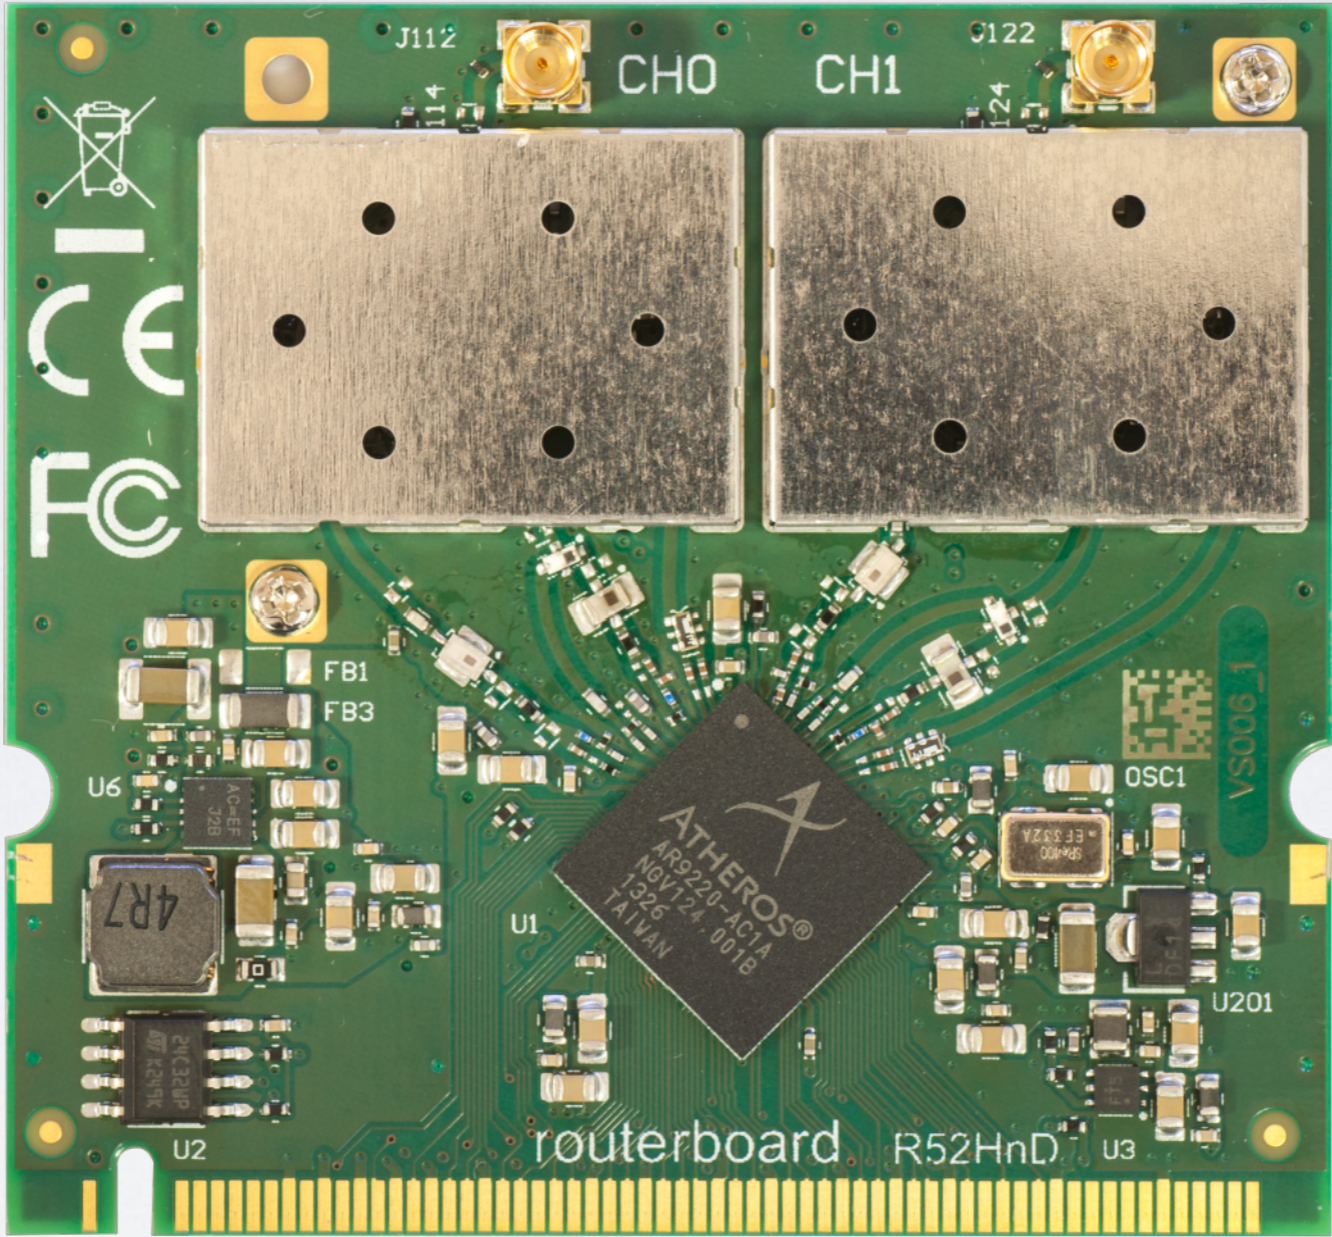

59\$

NOW

LHG 5

NOW

Metal 52 ac

- Waterproof, rugged and with super high output power
- 802.11 b/g/n and 802.11 a/n/ac, Gigabit Ethernet

119\$

wAP ac

- Wall or ceiling mountable
- Use for hotel, office, etc.
- Gigabit and 802.11ac
- Dual band (concurrent 2.4GHz and 5GHz)

89\$

hAP ac

- Gigabit dual concurrent home AP
- 2.4GHz high power 3 chain 802.11n
- 5GHz high power 3 chain 802.1ac
- 5x1Gbps ports & 1 SFP cage
- 720MHz CPU
- PoE-out on port 5

129\$

R52HnD

59\$

Tx-power 26 dBm, R52H replacement

911 Lite 5ac

49\$

802.11ac update for extremely affordable board

hEX PoE

- Small Ethernet device
- Five 1Gbps ports
- Power over Ethernet out on ports 2-5

Groove 52 ac

- 802.11ac update for the popular Groove model

OmniTIK 5 ac

- 802.11ac, 2 chains
- 5x1Gbit Ethernet ports
- 7.5 dBi
- PoE in