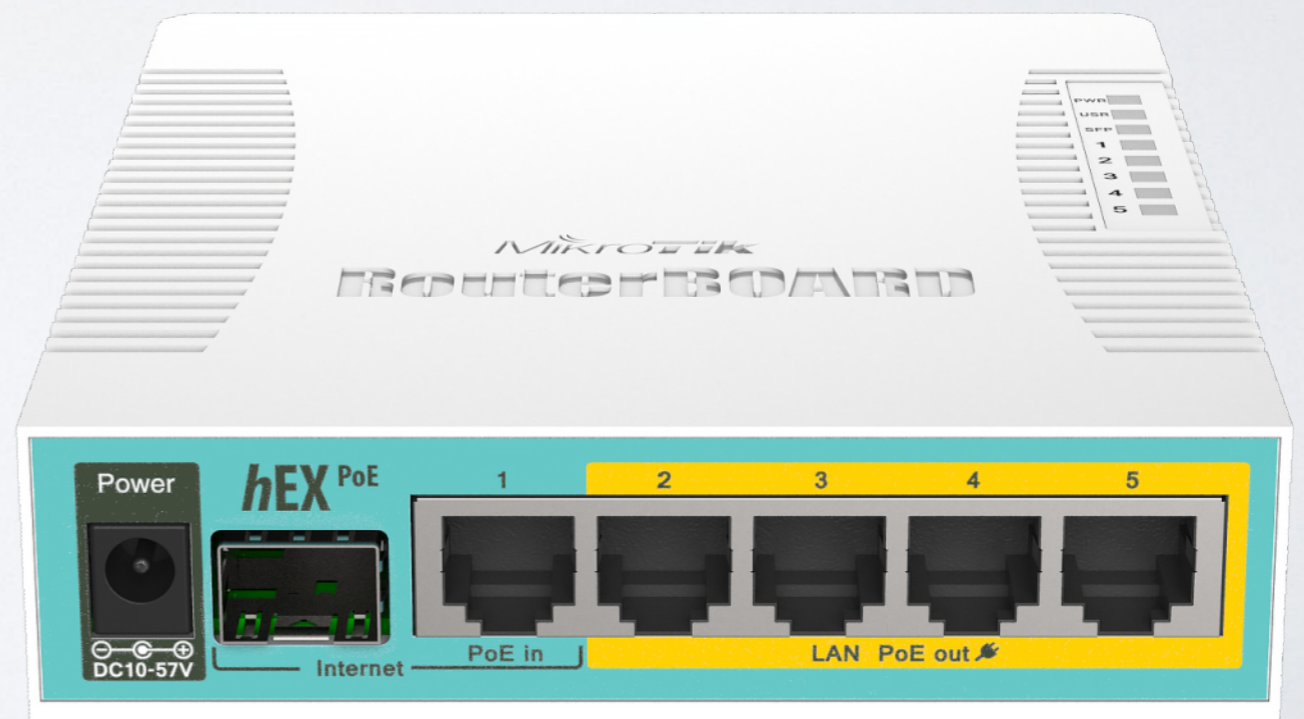

- Wall or ceiling mountable
- Use for hotel, office, etc.
- Gigabit and 802.11ac
- Dual band (concurrent 2.4GHz and 5GHz)

89\$

hAP ac

- Gigabit dual concurrent home AP
- 2.4GHz high power 3 chain 802.11n
- 5GHz high power 3 chain 802.1ac
- 5x1Gbps ports & 1 SFP cage
- 720MHz CPU
- PoE-out on port 5

129\$

R52HnD

59\$

Tx-power 26 dBm, R52H replacement

911 Lite 5ac

49\$

802.11ac update for extremely affordable board

hEX PoE

- Small Ethernet device
- Five 1Gbps ports
- Power over Ethernet out on ports 2-5

Groove 52 ac

- 802.11ac update for the popular Groove model

OmniTIK 5 ac

- 802.11ac, 2 chains
- 5x1Gbit Ethernet ports
- 7.5 dBi
- PoE in