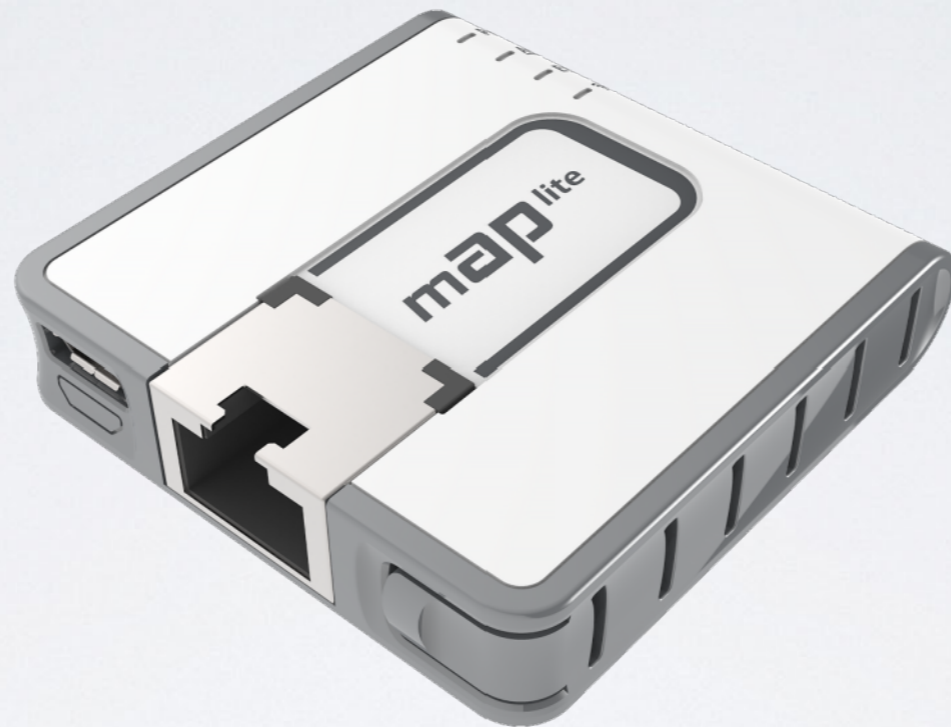

The image shows a map of Europe with the Mikrotik logo overlaid. The logo consists of a stylized bird icon above the word "Mikrotik" in a bold, sans-serif font. The country of Latvia is highlighted in a solid green color. The map includes labels for various European countries, such as Iceland, Norway, Sweden, Finland, Denmark, Lithuania, Poland, Germany, France, Spain, and many others.

MikroTik Certified Trainers

PRODUCT SERIES

ETHERNET ROUTERS

hEX lite

- Small Ethernet device
- Five Fast Ethernet ports
- Power output version (hEX PoE lite)

RB2011 and RB3011

- Rackmount and desktop case
- 10 Ethernet ports
- 1 SFP (fiber optic)
- RB3011 - dual core ARM CPU

CCR series

- 9, 16, 36 and 72 cores
- Extreme performance
- Hardware accelerated encryption
- 1Gbps Ethernet, SFP and SFP+ ports

WIRELESS FOR HOME & OFFICE

mAP lite

Tiny size 2.4GHz dual chain access point with a 650MHz CPU, 64MB RAM and one Fast Ethernet

hAP lite

Small, nice design and low cost device for home or office usage

hAP ac

Dual band 2.4/5GHz AP, 802.11ac/a/b/g/n,
5x1Gbps Ethernet, PoE-out on port 5, SFP and USB

WIRELESS SYSTEMS

NetMetal

- Waterproof metal enclosure
- Gigabit Ethernet, SFP
- 3 chains (antennas)
- 802.11ac technology
- 4 different models