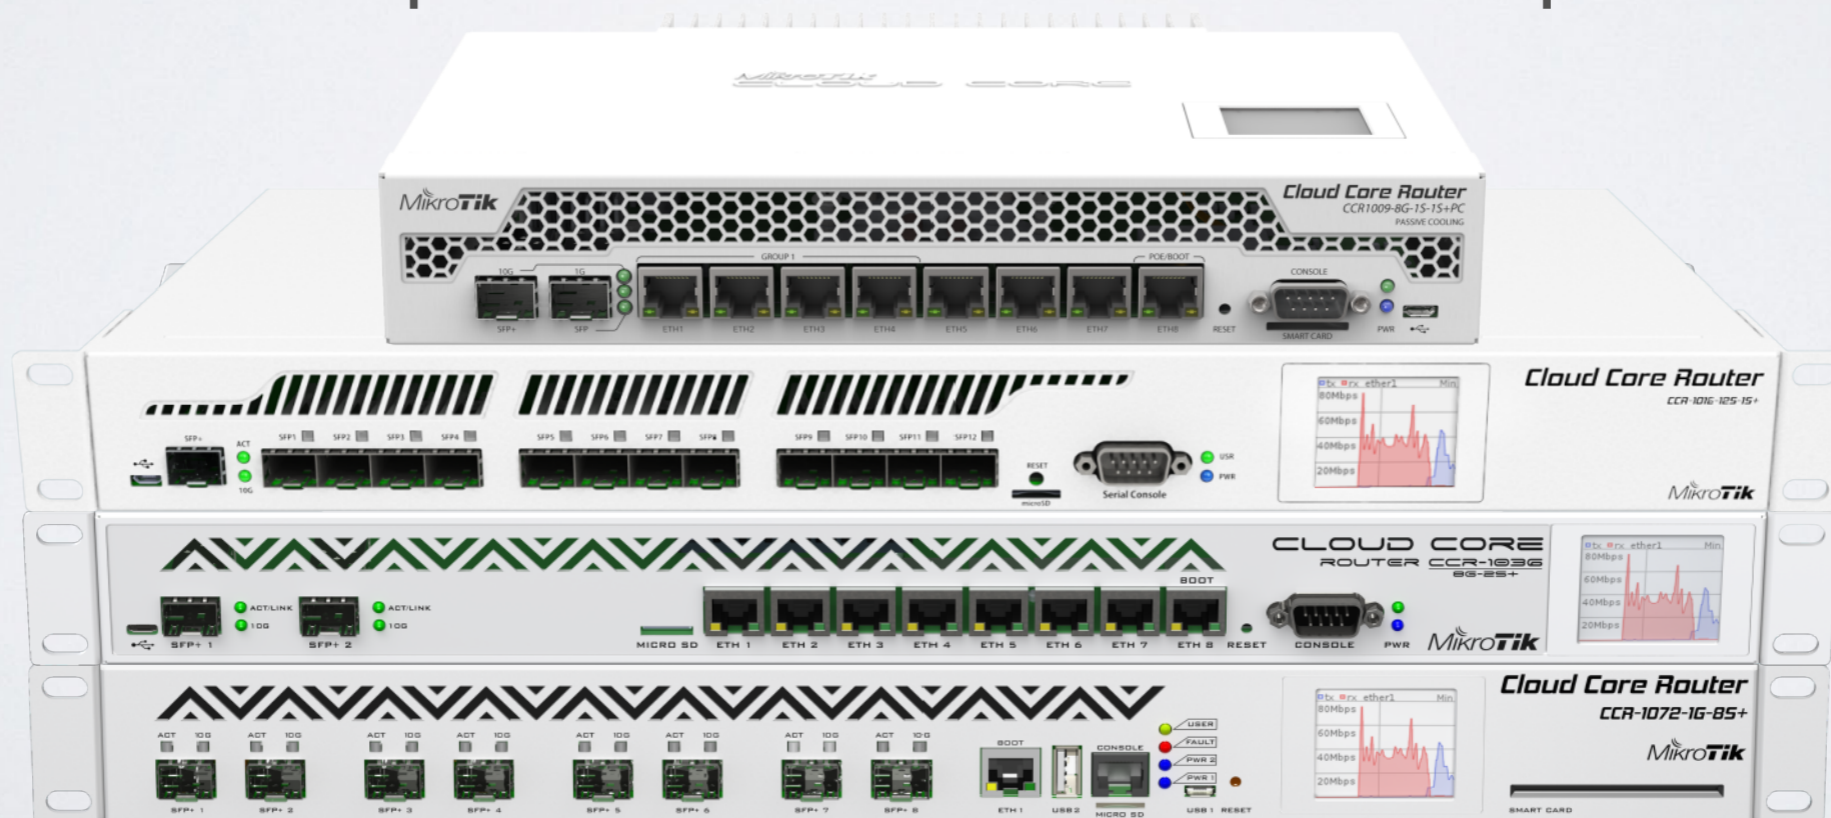

MikroTik Certified Trainers

PRODUCT SERIES

ETHERNET ROUTERS

hEX lite

- Small Ethernet device
- Five Fast Ethernet ports
- Power output version (hEX PoE lite)

RB2011 and RB3011

- Rackmount and desktop case
- 10 Ethernet ports
- 1 SFP (fiber optic)
- RB3011 - dual core ARM CPU

CCR series

- 9, 16, 36 and 72 cores
- Extreme performance
- Hardware accelerated encryption
- 1Gbps Ethernet, SFP and SFP+ ports

WIRELESS FOR HOME & OFFICE

mAP lite

Tiny size 2.4GHz dual chain access point with a 650MHz CPU, 64MB RAM and one Fast Ethernet

hAP lite

Small, nice design and low cost device for home or office usage

hAP ac

Dual band 2.4/5GHz AP, 802.11ac/a/b/g/n,
5x1Gbps Ethernet, PoE-out on port 5, SFP and USB

WIRELESS SYSTEMS

NetMetal

- Waterproof metal enclosure
- Gigabit Ethernet, SFP
- 3 chains (antennas)
- 802.11ac technology
- 4 different models

SWITCHES

RB260GSP

- Small switch
- Runs SwOS software
- Powers other devices over PoE

CRS Series

- Layer 3 switches
- Runs Mikrotik RouterOS
- From 8 to 24 ethernet ports
- Gigabit Ethernet
- SFP/SFP+
- Wireless