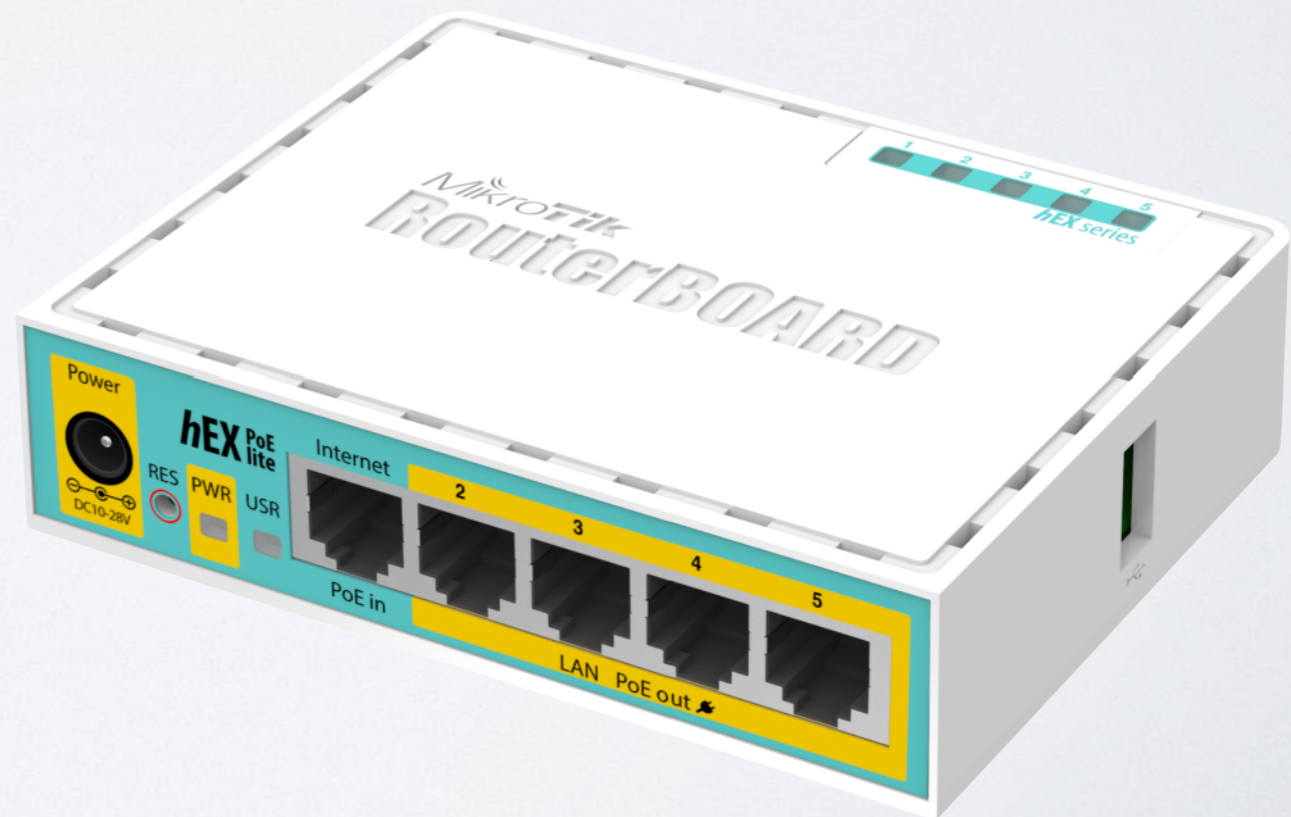

MikroTik Certified Trainers

PRODUCT SERIES

ETHERNET ROUTERS

hEX lite

- Small Ethernet device
- Five Fast Ethernet ports
- Power output version (hEX PoE lite)

RB2011 and RB3011

- Rackmount and desktop case
- 10 Ethernet ports
- 1 SFP (fiber optic)
- RB3011 - dual core ARM CPU

CCR series

- 9, 16, 36 and 72 cores
- Extreme performance
- Hardware accelerated encryption
- 1Gbps Ethernet, SFP and SFP+ ports

WIRELESS FOR HOME & OFFICE

mAP lite

Tiny size 2.4GHz dual chain access point with a 650MHz CPU, 64MB RAM and one Fast Ethernet