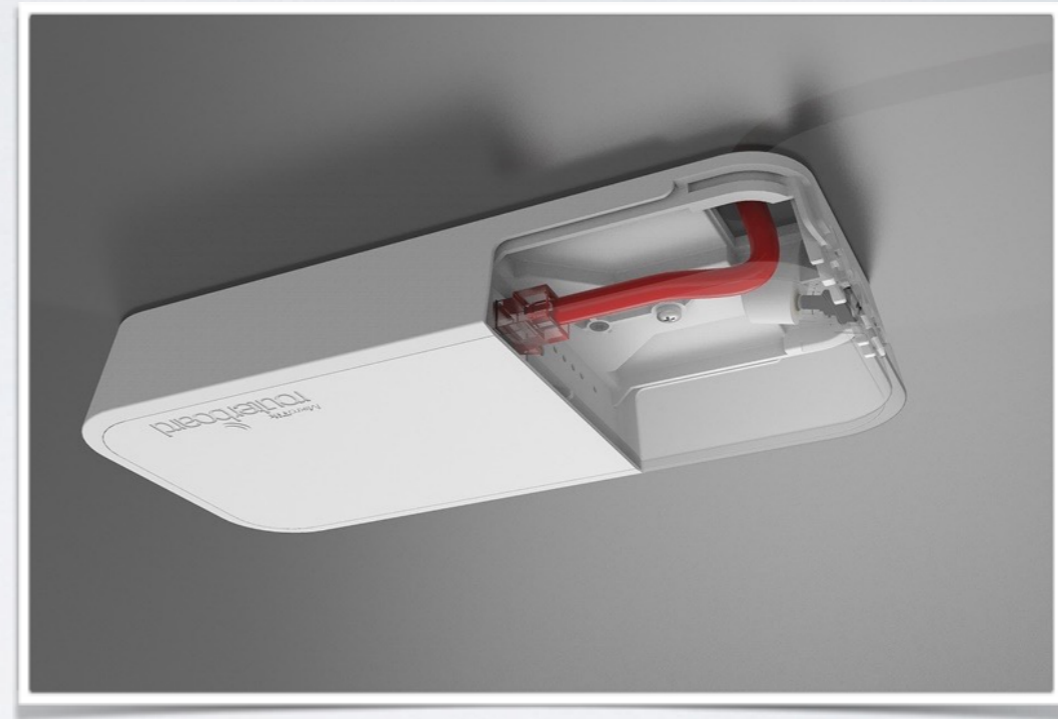

- Wall or ceiling mountable
- Use for hotel, office, etc.
- Gigabit and 802.11ac
- Dual band (concurrent 2.4GHz and 5GHz)

89\$

hAP ac

- Gigabit dual concurrent home AP
- 2.4GHz high power 3 chain 802.11n
- 5GHz high power 3 chain 802.1ac
- 5x1Gbps ports & 1 SFP cage
- 720MHz CPU
- PoE-out on port 5