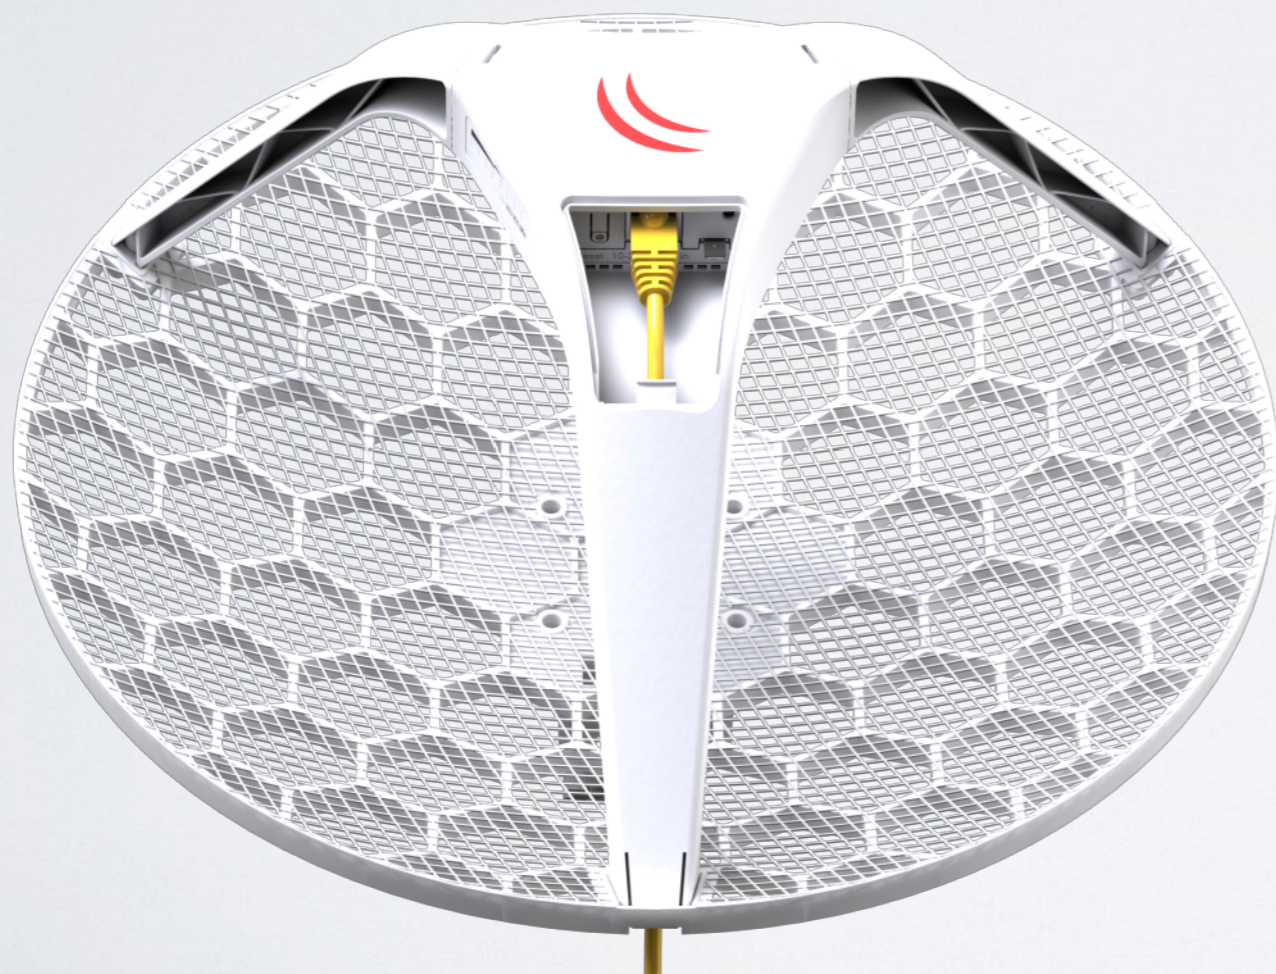

SFP modules

- 1.25Gbps and 10Gbps
- Single, Multi modes
- Different distances
- GPON

Wireless Cards

- 802.11 a/b/g/n/ac
- 2GHz, 5GHz
- miniPCI-e, miniPCI

Antennas

- mANT30
- Parabolic dish
- Regular or precise alignment

All Products

- Include free software upgrades for life
- Run the same RouterOS software
- For more info see routerboard.com

*Except RB260GS (SwOS)

NEW PRODUCTS

LHG 5

- 24.5 dBi antenna
- Antenna is built into wireless unit
- 802.11a/n dual chain
- Very affordable

59\$

NOW

LHG 5

NOW

Metal 52 ac

- Waterproof, rugged and with super high output power
- 802.11 b/g/n and 802.11 a/n/ac, Gigabit Ethernet

119\$

wAP ac

- Wall or ceiling mountable
- Use for hotel, office, etc.
- Gigabit and 802.11ac
- Dual band (concurrent 2.4GHz and 5GHz)

89\$

hAP ac

- Gigabit dual concurrent home AP
- 2.4GHz high power 3 chain 802.11n
- 5GHz high power 3 chain 802.1ac
- 5x1Gbps ports & 1 SFP cage
- 720MHz CPU
- PoE-out on port 5