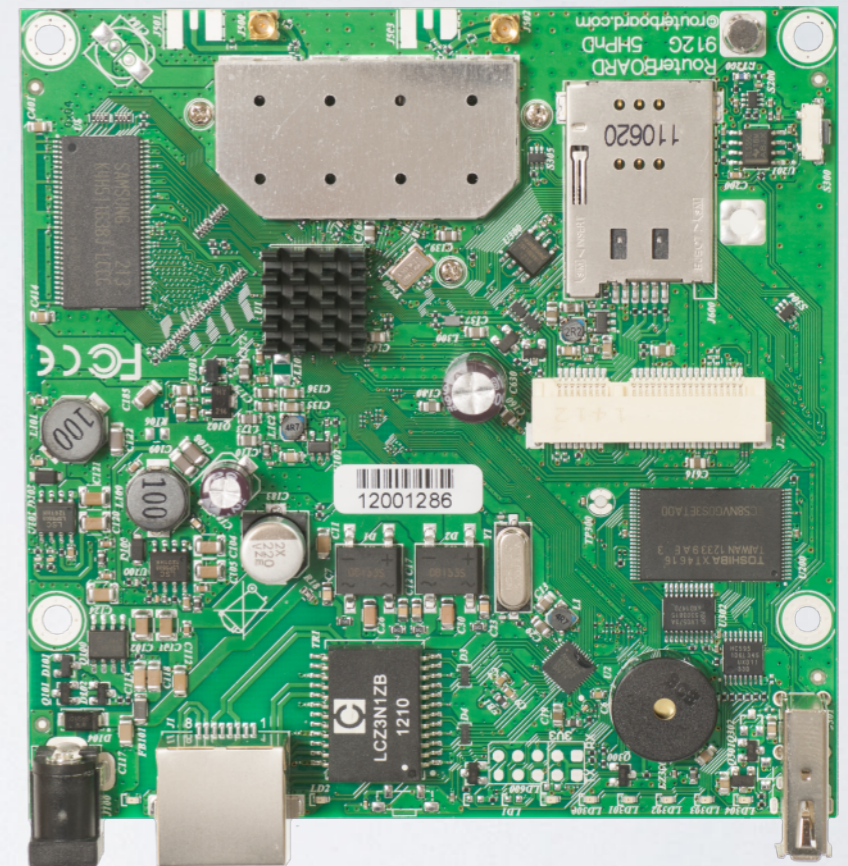

SWITCHES

RB260GSP

- Small switch
- Runs SwOS software
- Powers other devices over PoE

CRS Series

- Layer 3 switches
- Runs Mikrotik RouterOS
- From 8 to 24 ethernet ports
- Gigabit Ethernet
- SFP/SFP+
- Wireless

ROUTERBOARD

RouterBOARD

- Use custom case
- Upgrade or expand with ease
- Choose model based on ports, features and speed

RB911 ac

- 802.11ac support
- 10/100 Mbit port
- Affordable cost

INTERFACES AND MORE