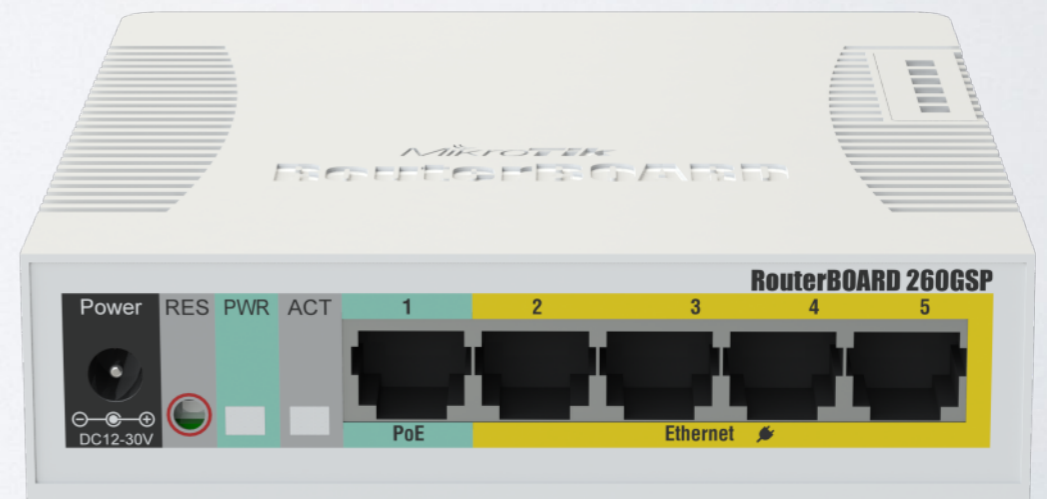

SXT

- Compact AP/CPE
- 24-90 degree antenna
- Different models available (2GHz, 5GHz, 802.11ac)
- Low cost
- Mid-range wireless links

DynaDish

- Dual-chain 802.11ac
- 8 degree, 25dBi antenna
- Gigabit Ethernet
- Long range point-to-point links

SWITCHES

RB260GSP

- Small switch
- Runs SwOS software
- Powers other devices over PoE

CRS Series

- Layer 3 switches
- Runs Mikrotik RouterOS
- From 8 to 24 ethernet ports
- Gigabit Ethernet
- SFP/SFP+
- Wireless