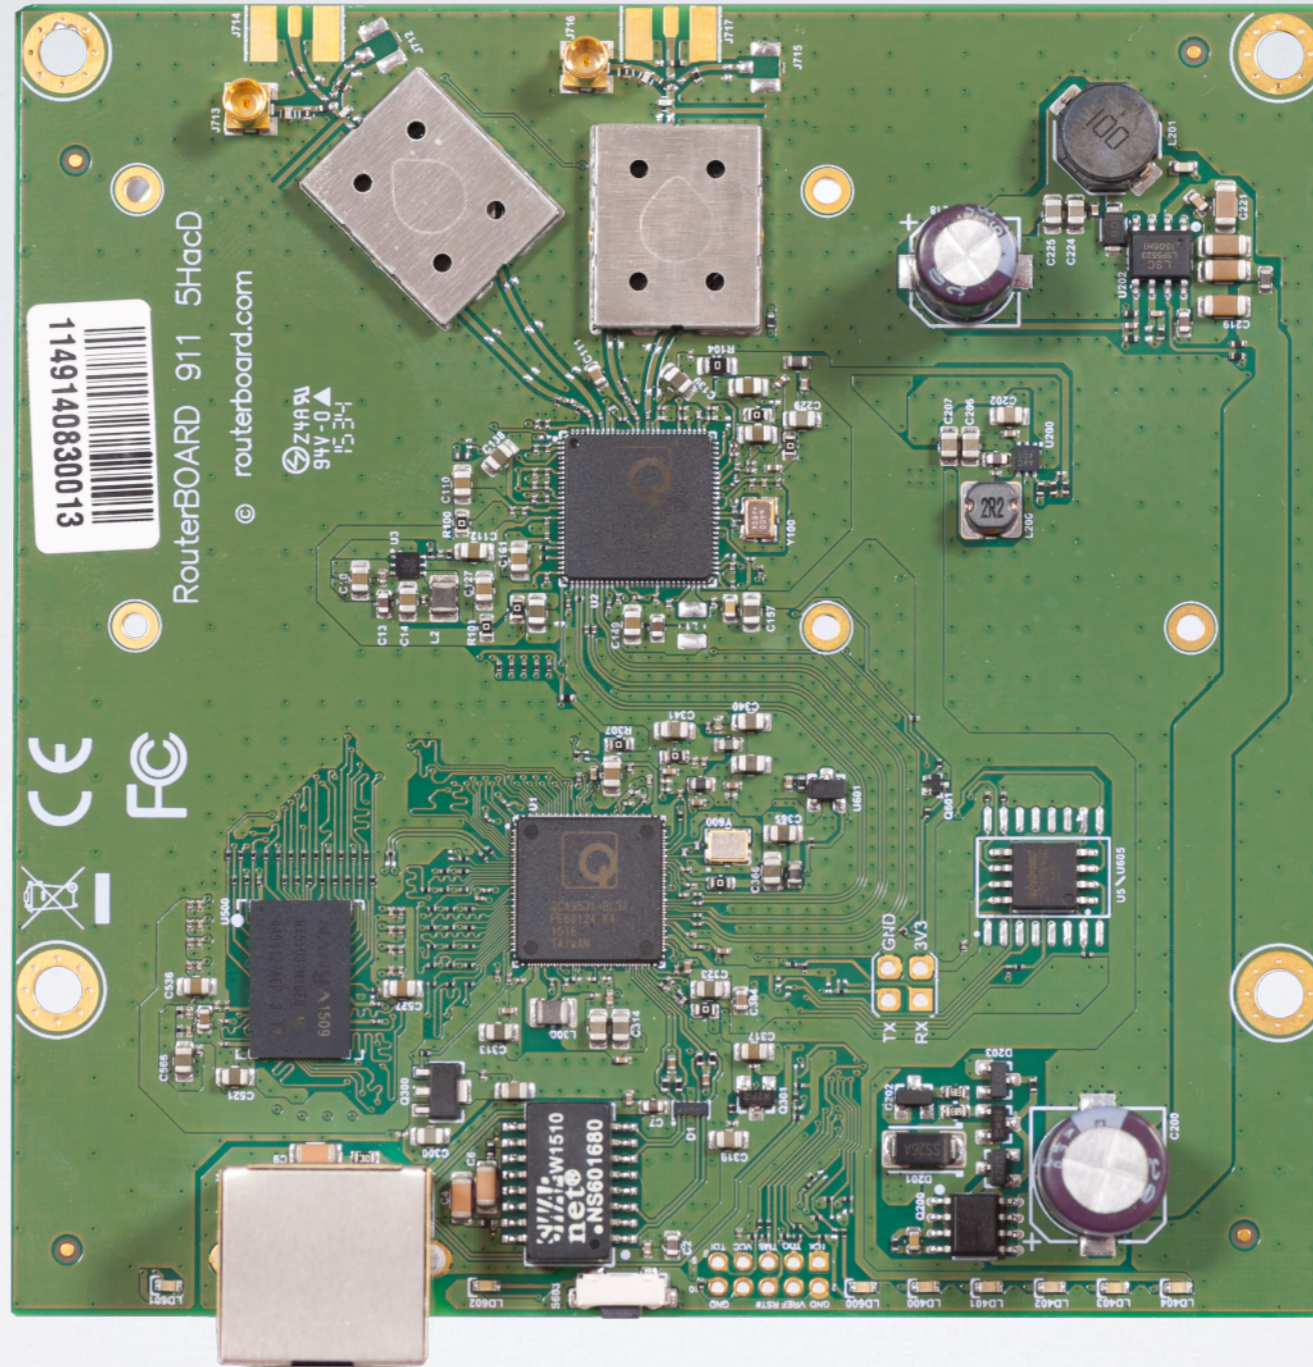

- Wall or ceiling mountable
- Use for hotel, office, etc.
- Gigabit and 802.11ac
- Dual band (concurrent 2.4GHz and 5GHz)

89\$

hAP ac

- Gigabit dual concurrent home AP
- 2.4GHz high power 3 chain 802.11n
- 5GHz high power 3 chain 802.1ac
- 5x1Gbps ports & 1 SFP cage
- 720MHz CPU
- PoE-out on port 5

129\$

R52HnD

59\$

Tx-power 26 dBm, R52H replacement

911 Lite 5ac

49\$

802.11ac update for extremely affordable board

hEX PoE

- Small Ethernet device
- Five 1Gbps ports
- Power over Ethernet out on ports 2-5

Groove 52 ac

- 802.11ac update for the popular Groove model

OmniTIK 5 ac

- 802.11ac, 2 chains
- 5x1Gbit Ethernet ports
- 7.5 dBi
- PoE in