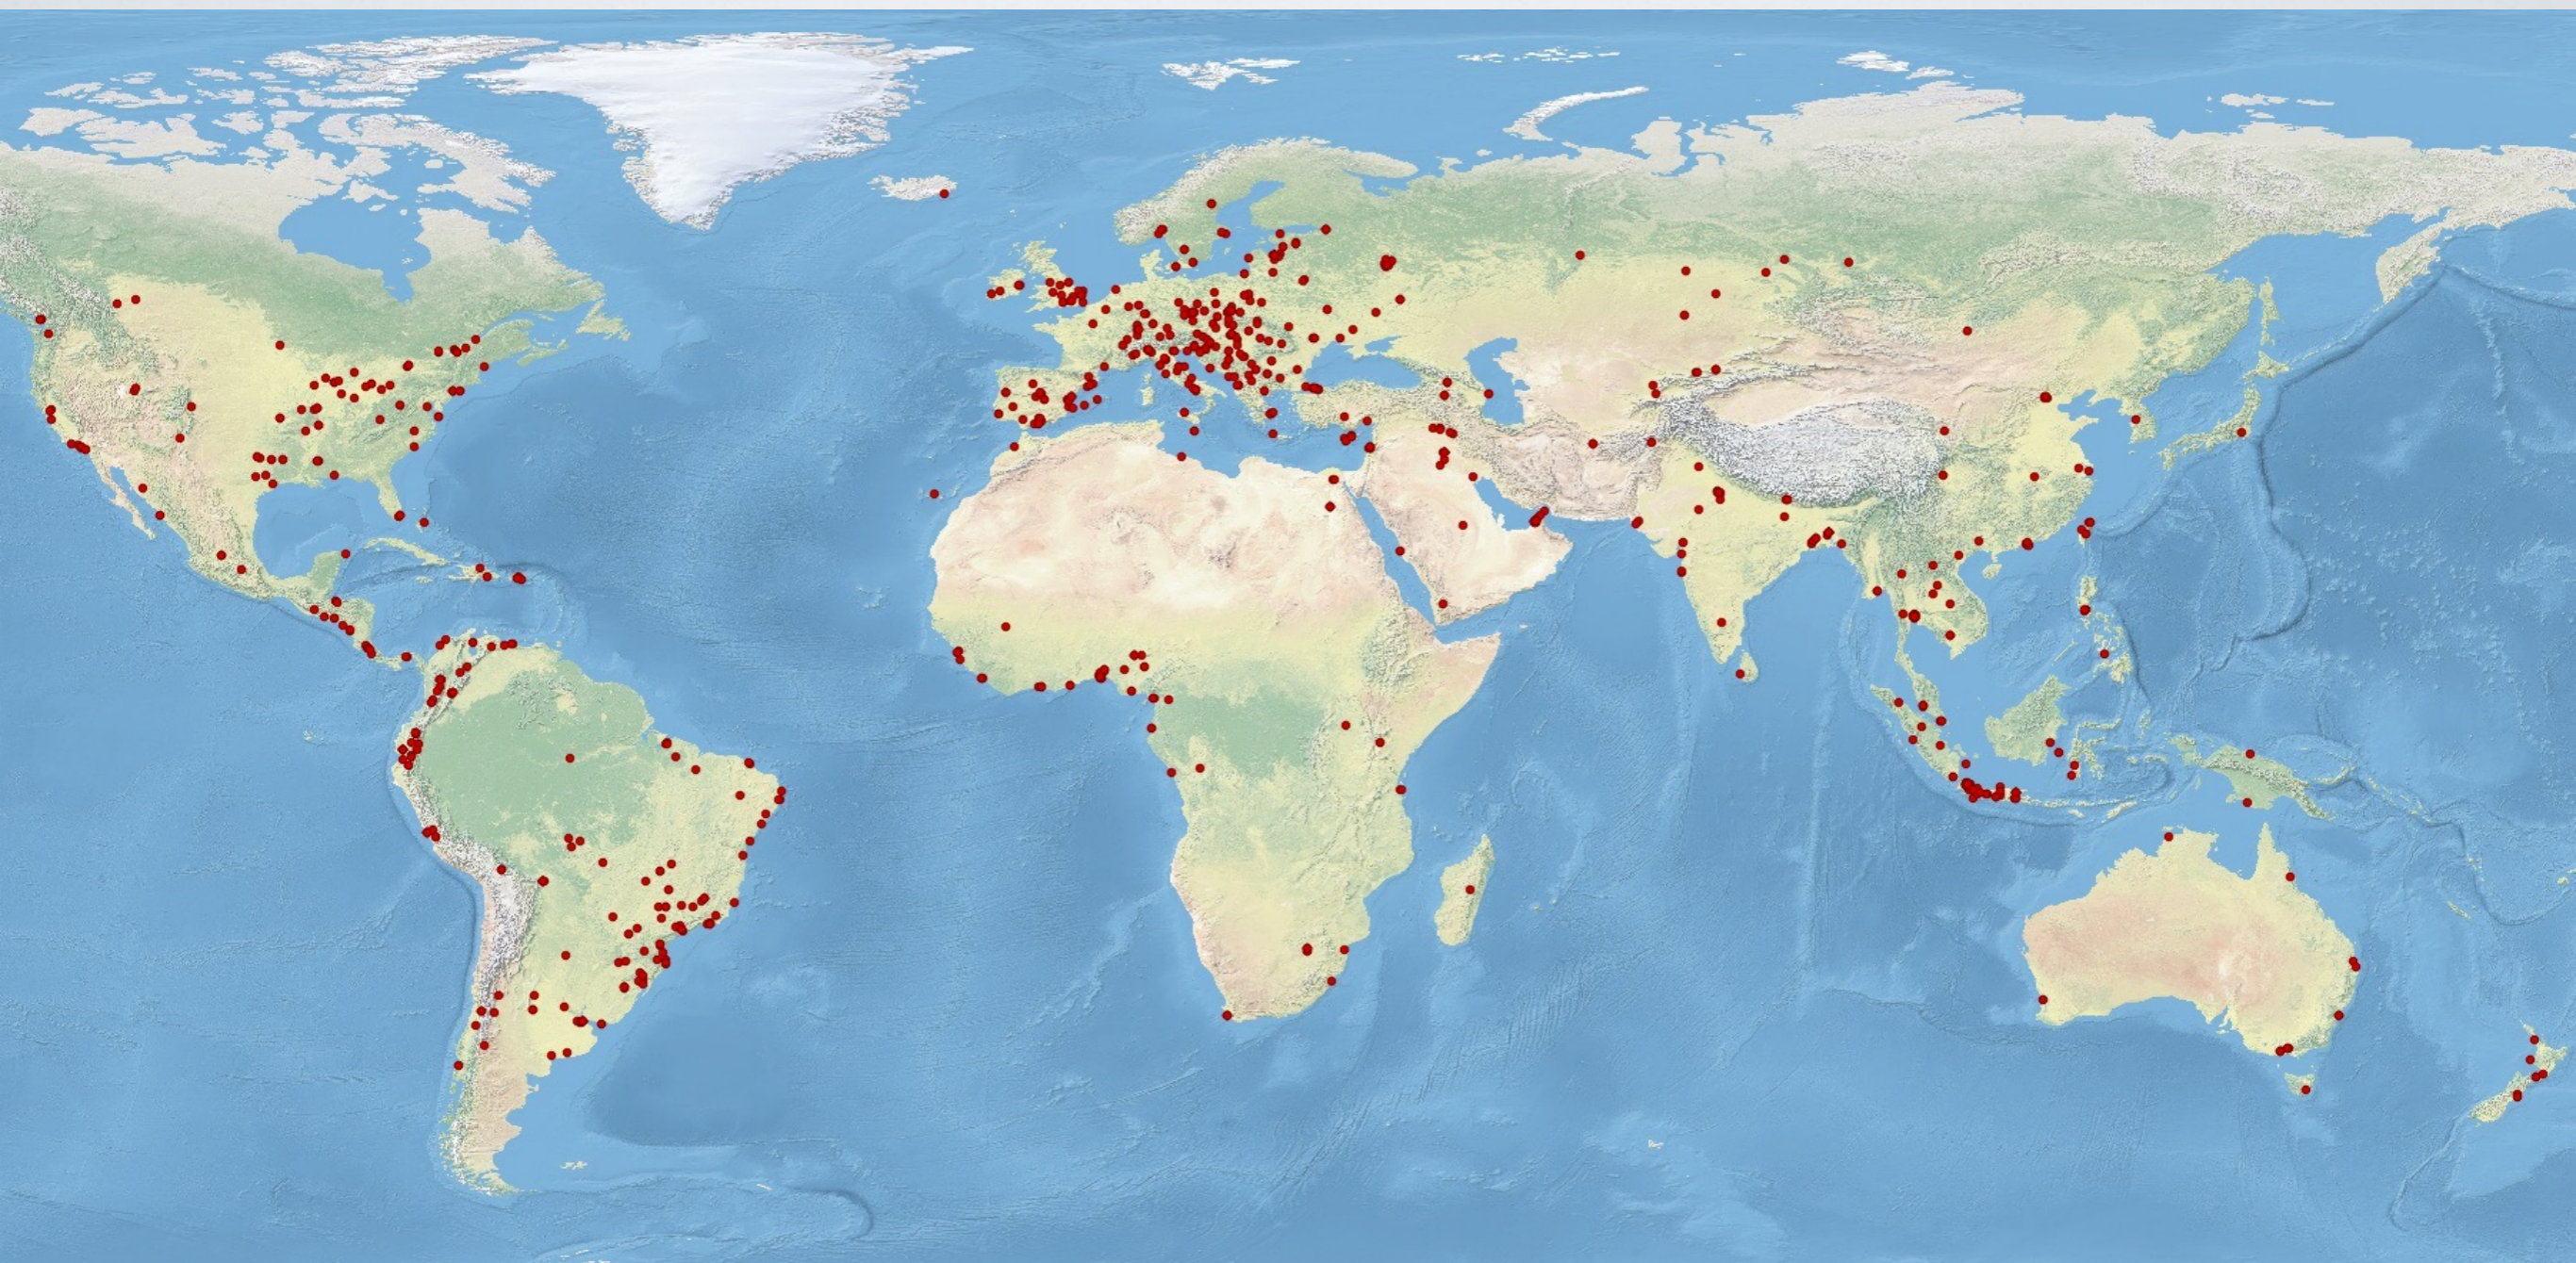

MikroTik Certified Trainers