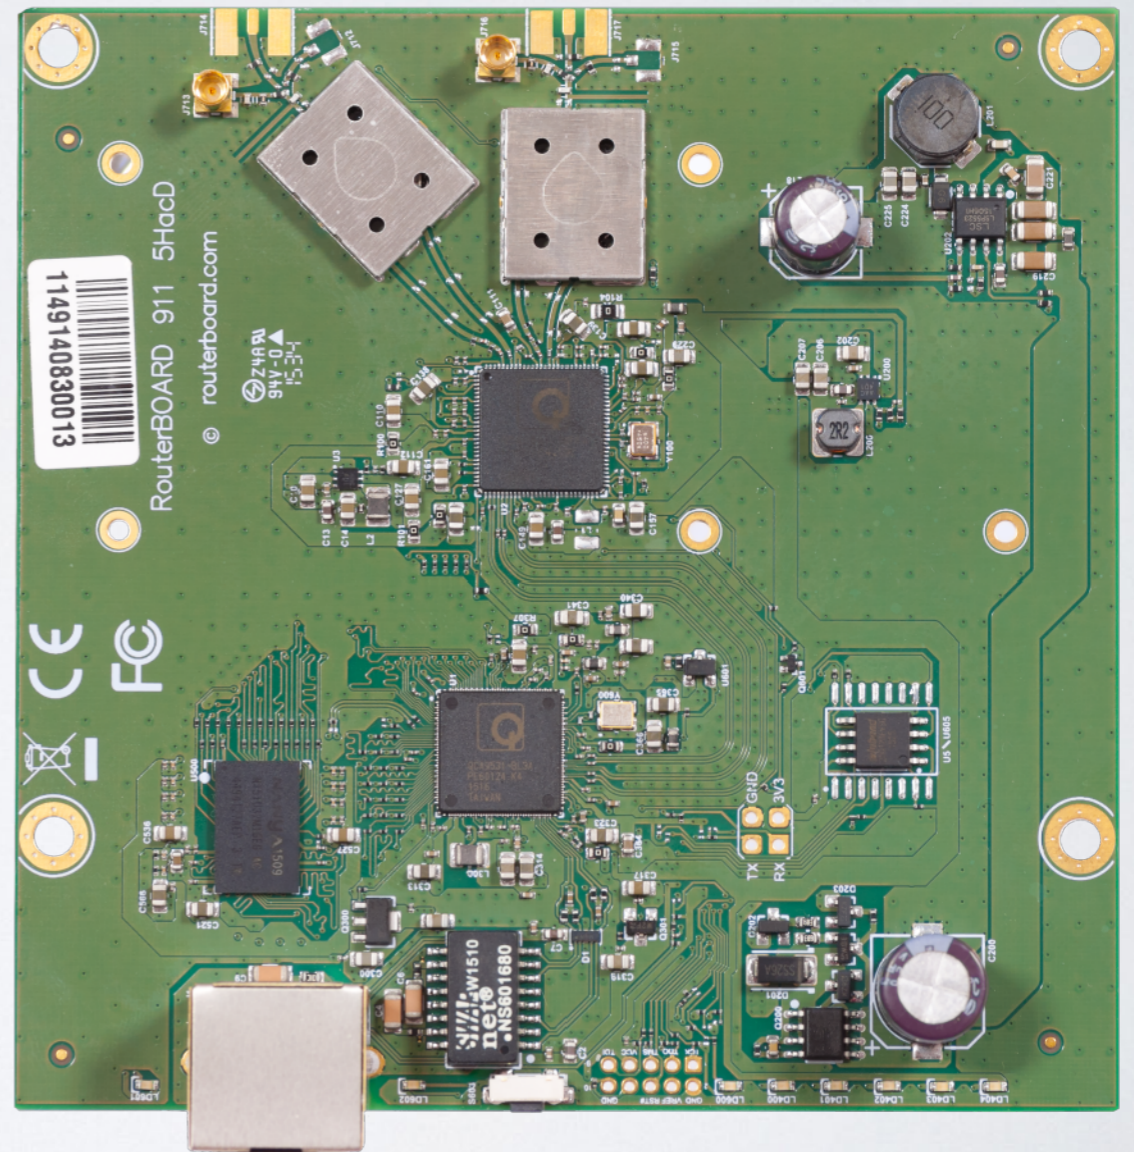

SWITCHES

RB260GSP

- Small switch
- Runs SwOS software
- Powers other devices over PoE

CRS Series

- Layer 3 switches
- Runs Mikrotik RouterOS
- From 8 to 24 ethernet ports
- Gigabit Ethernet
- SFP/SFP+
- Wireless

ROUTERBOARD

RouterBOARD

- Use custom case
- Upgrade or expand with ease
- Choose model based on ports, features and speed

RB911 ac

- 802.11ac support
- 10/100 Mbit port
- Affordable cost

INTERFACES AND MORE

SFP modules

- 1.25Gbps and 10Gbps
- Single, Multi modes
- Different distances
- GPON

Wireless Cards

- 802.11 a/b/g/n/ac
- 2GHz, 5GHz
- miniPCI-e, miniPCI

Antennas

- mANT30
- Parabolic dish
- Regular or precise alignment