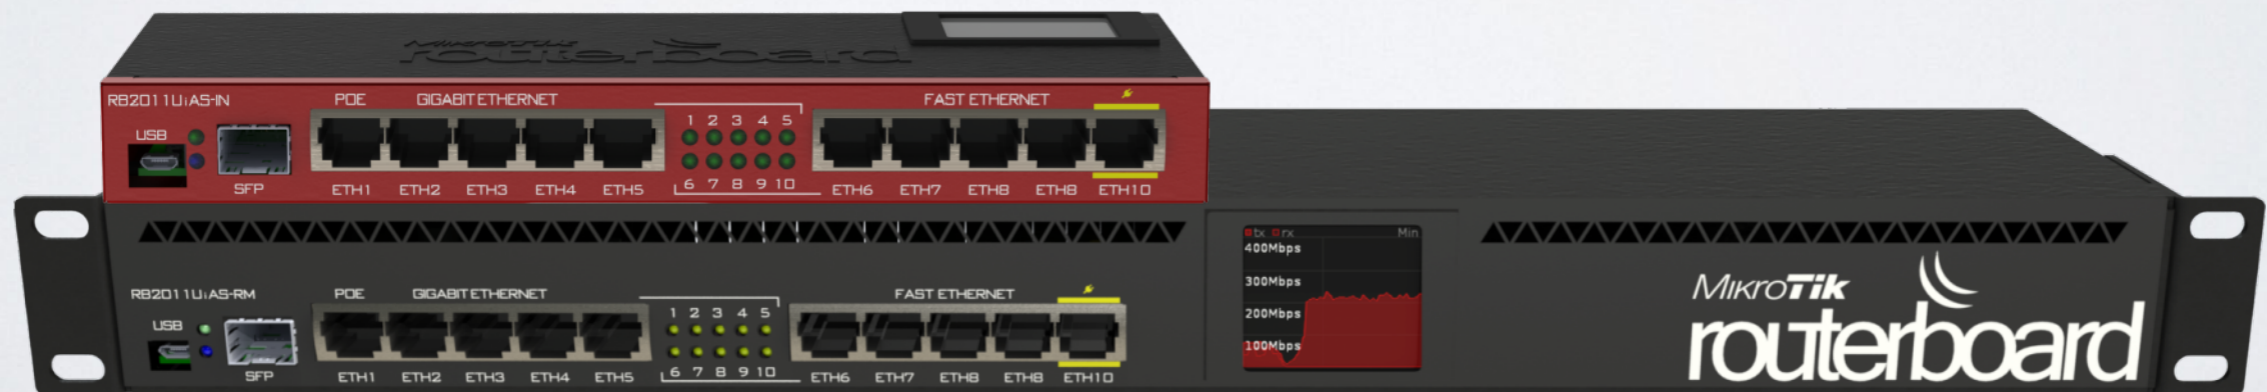

MikroTik Certified Trainers

PRODUCT SERIES

ETHERNET ROUTERS

hEX lite

- Small Ethernet device
- Five Fast Ethernet ports
- Power output version (hEX PoE lite)

RB2011 and RB3011

- Rackmount and desktop case
- 10 Ethernet ports
- 1 SFP (fiber optic)
- RB3011 - dual core ARM CPU

CCR series

- 9, 16, 36 and 72 cores
- Extreme performance
- Hardware accelerated encryption
- 1Gbps Ethernet, SFP and SFP+ ports

WIRELESS FOR HOME & OFFICE

mAP lite

Tiny size 2.4GHz dual chain access point with a 650MHz CPU, 64MB RAM and one Fast Ethernet

hAP lite

Small, nice design and low cost device for home or office usage

hAP ac

Dual band 2.4/5GHz AP, 802.11ac/a/b/g/n,
5x1Gbps Ethernet, PoE-out on port 5, SFP and USB

WIRELESS SYSTEMS

NetMetal

- Waterproof metal enclosure
- Gigabit Ethernet, SFP
- 3 chains (antennas)
- 802.11ac technology
- 4 different models