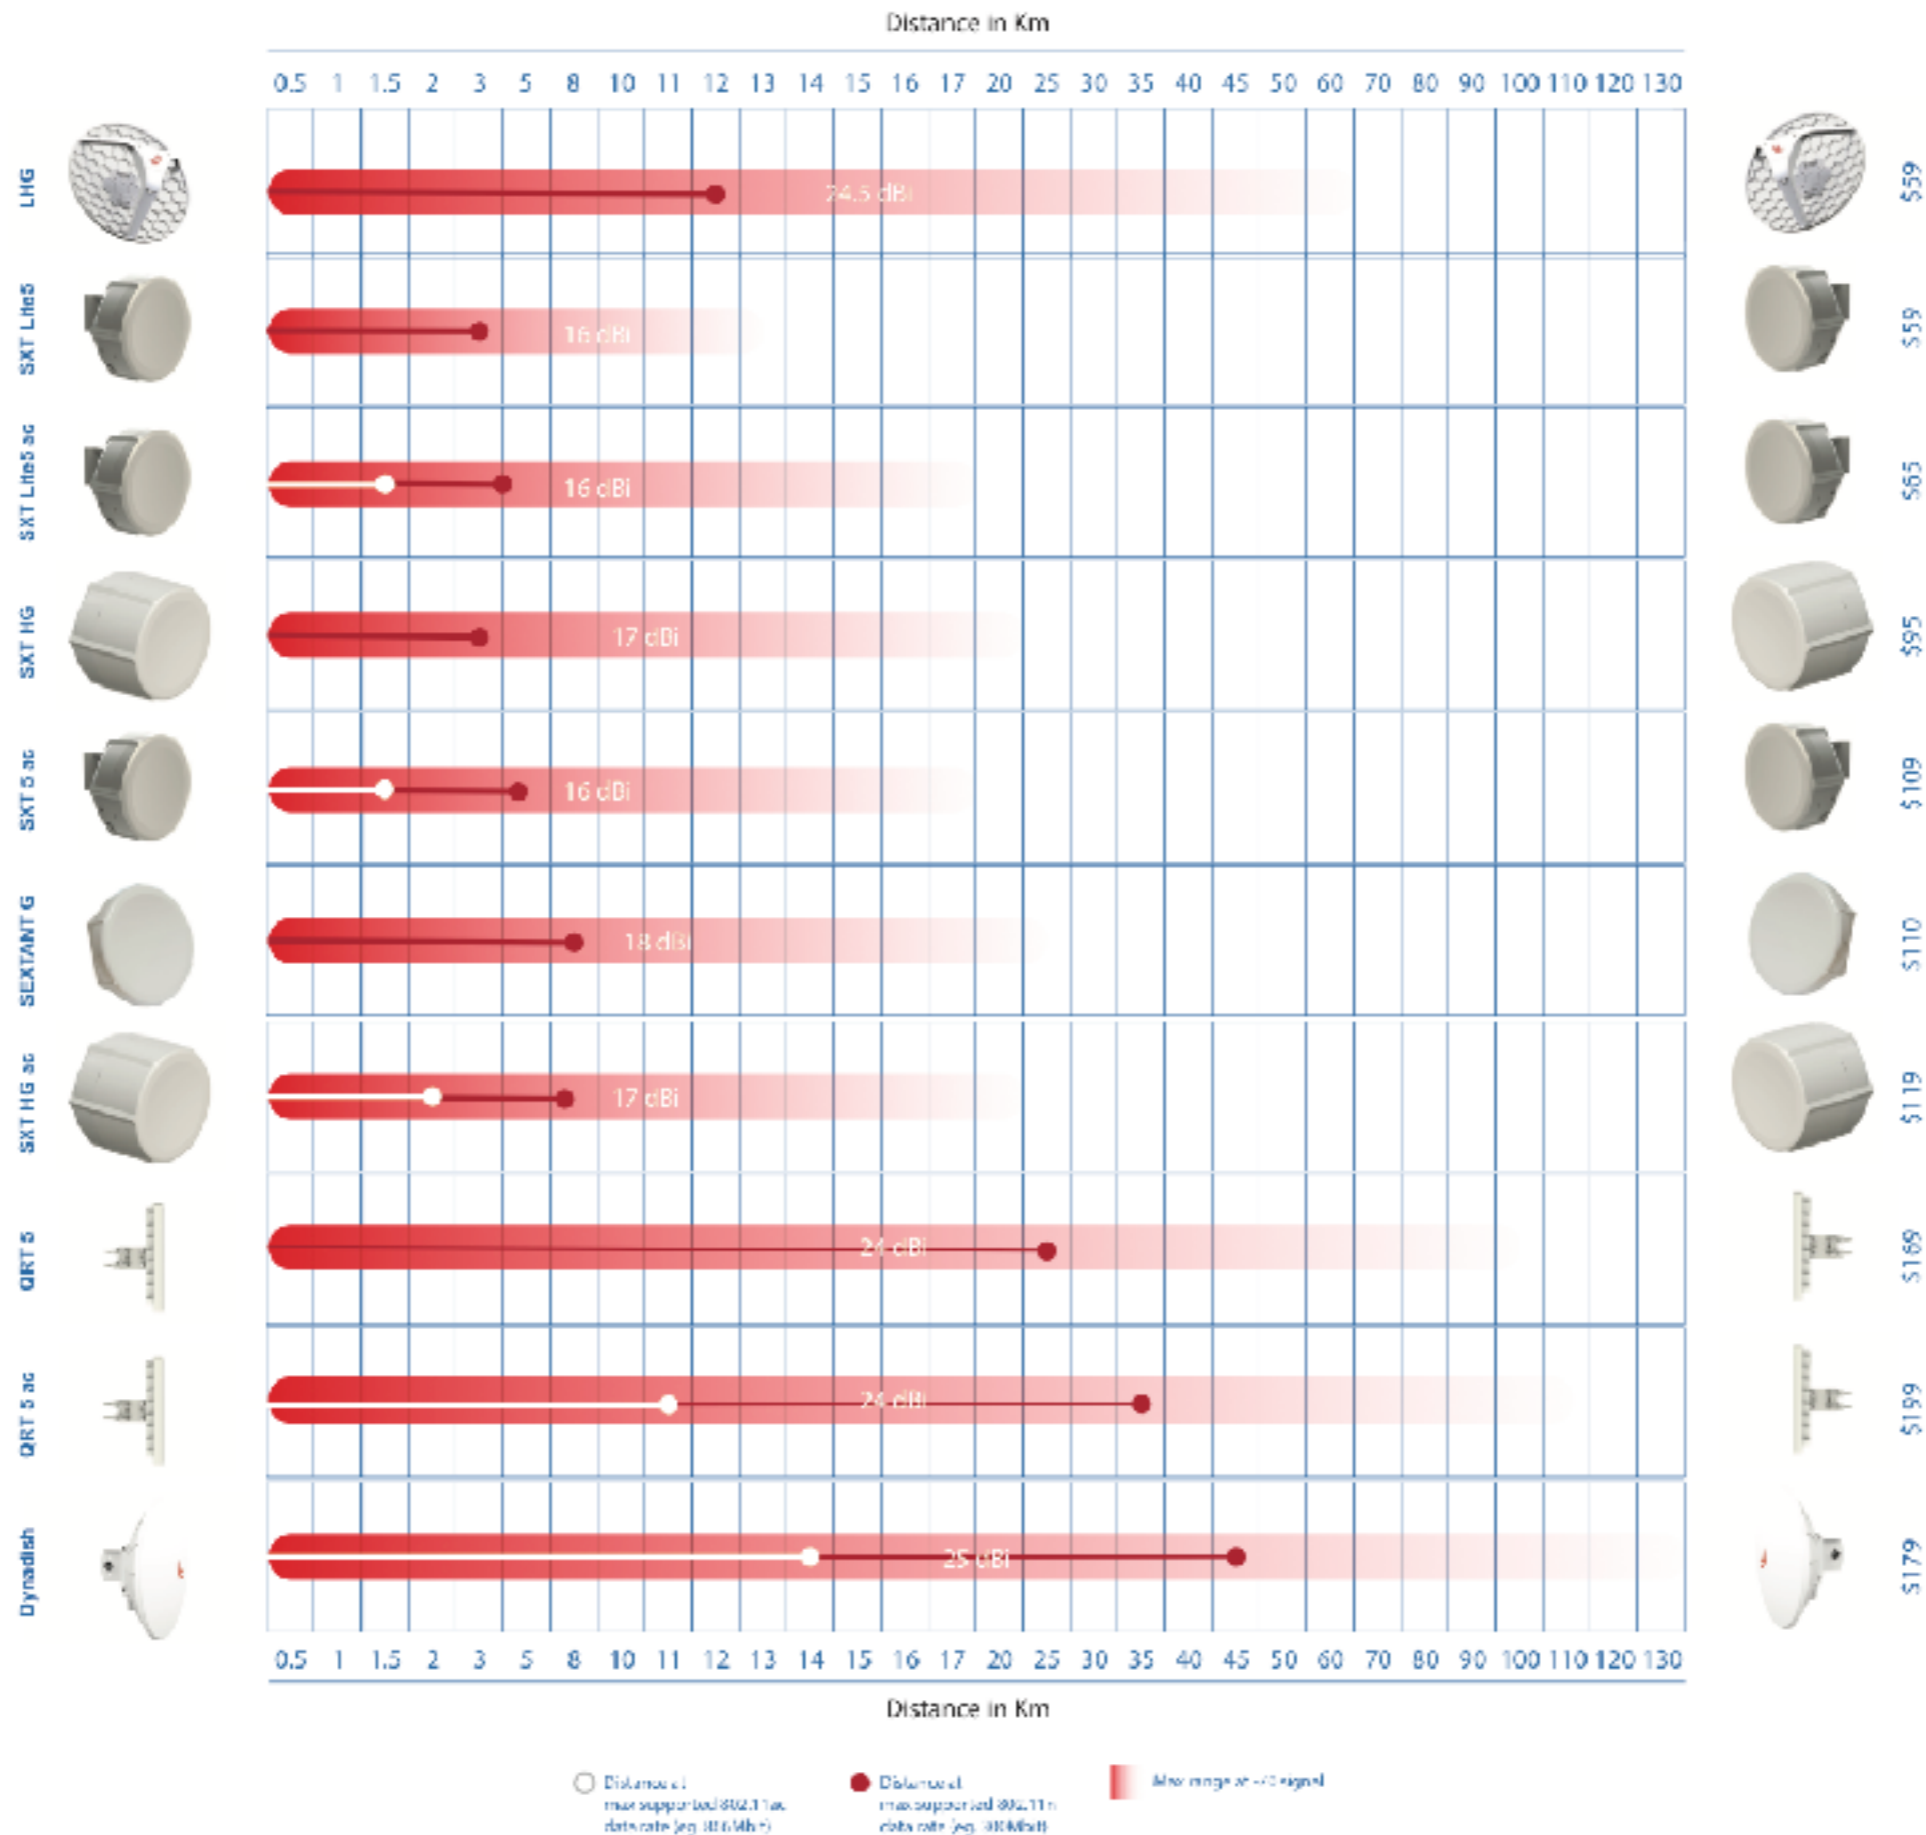

# Hardware STP/RSTP

- STP/RSTP для CRS и других устройств
- IEEE 802.1Q-2014
- Для защиты от петель в сети
- Конфигурируется через bridge.

Distance in Km

○ Distance at max supported 802.11ac data rate (eg. 866 Mbit/s)

● Distance at max supported 802.11n data rate (eg. 300 Mbit/s)

■ Max range at 70 dBm signal

Note: line of sight, interference, alignment, weather and other outside factors will affect the wireless link performance and possible distance

Note: line of sight, interference, alignment, weather and other outside factors will affect the wireless link performance and possible distance

RouterOS v6.38 changelog  
**250** записей!