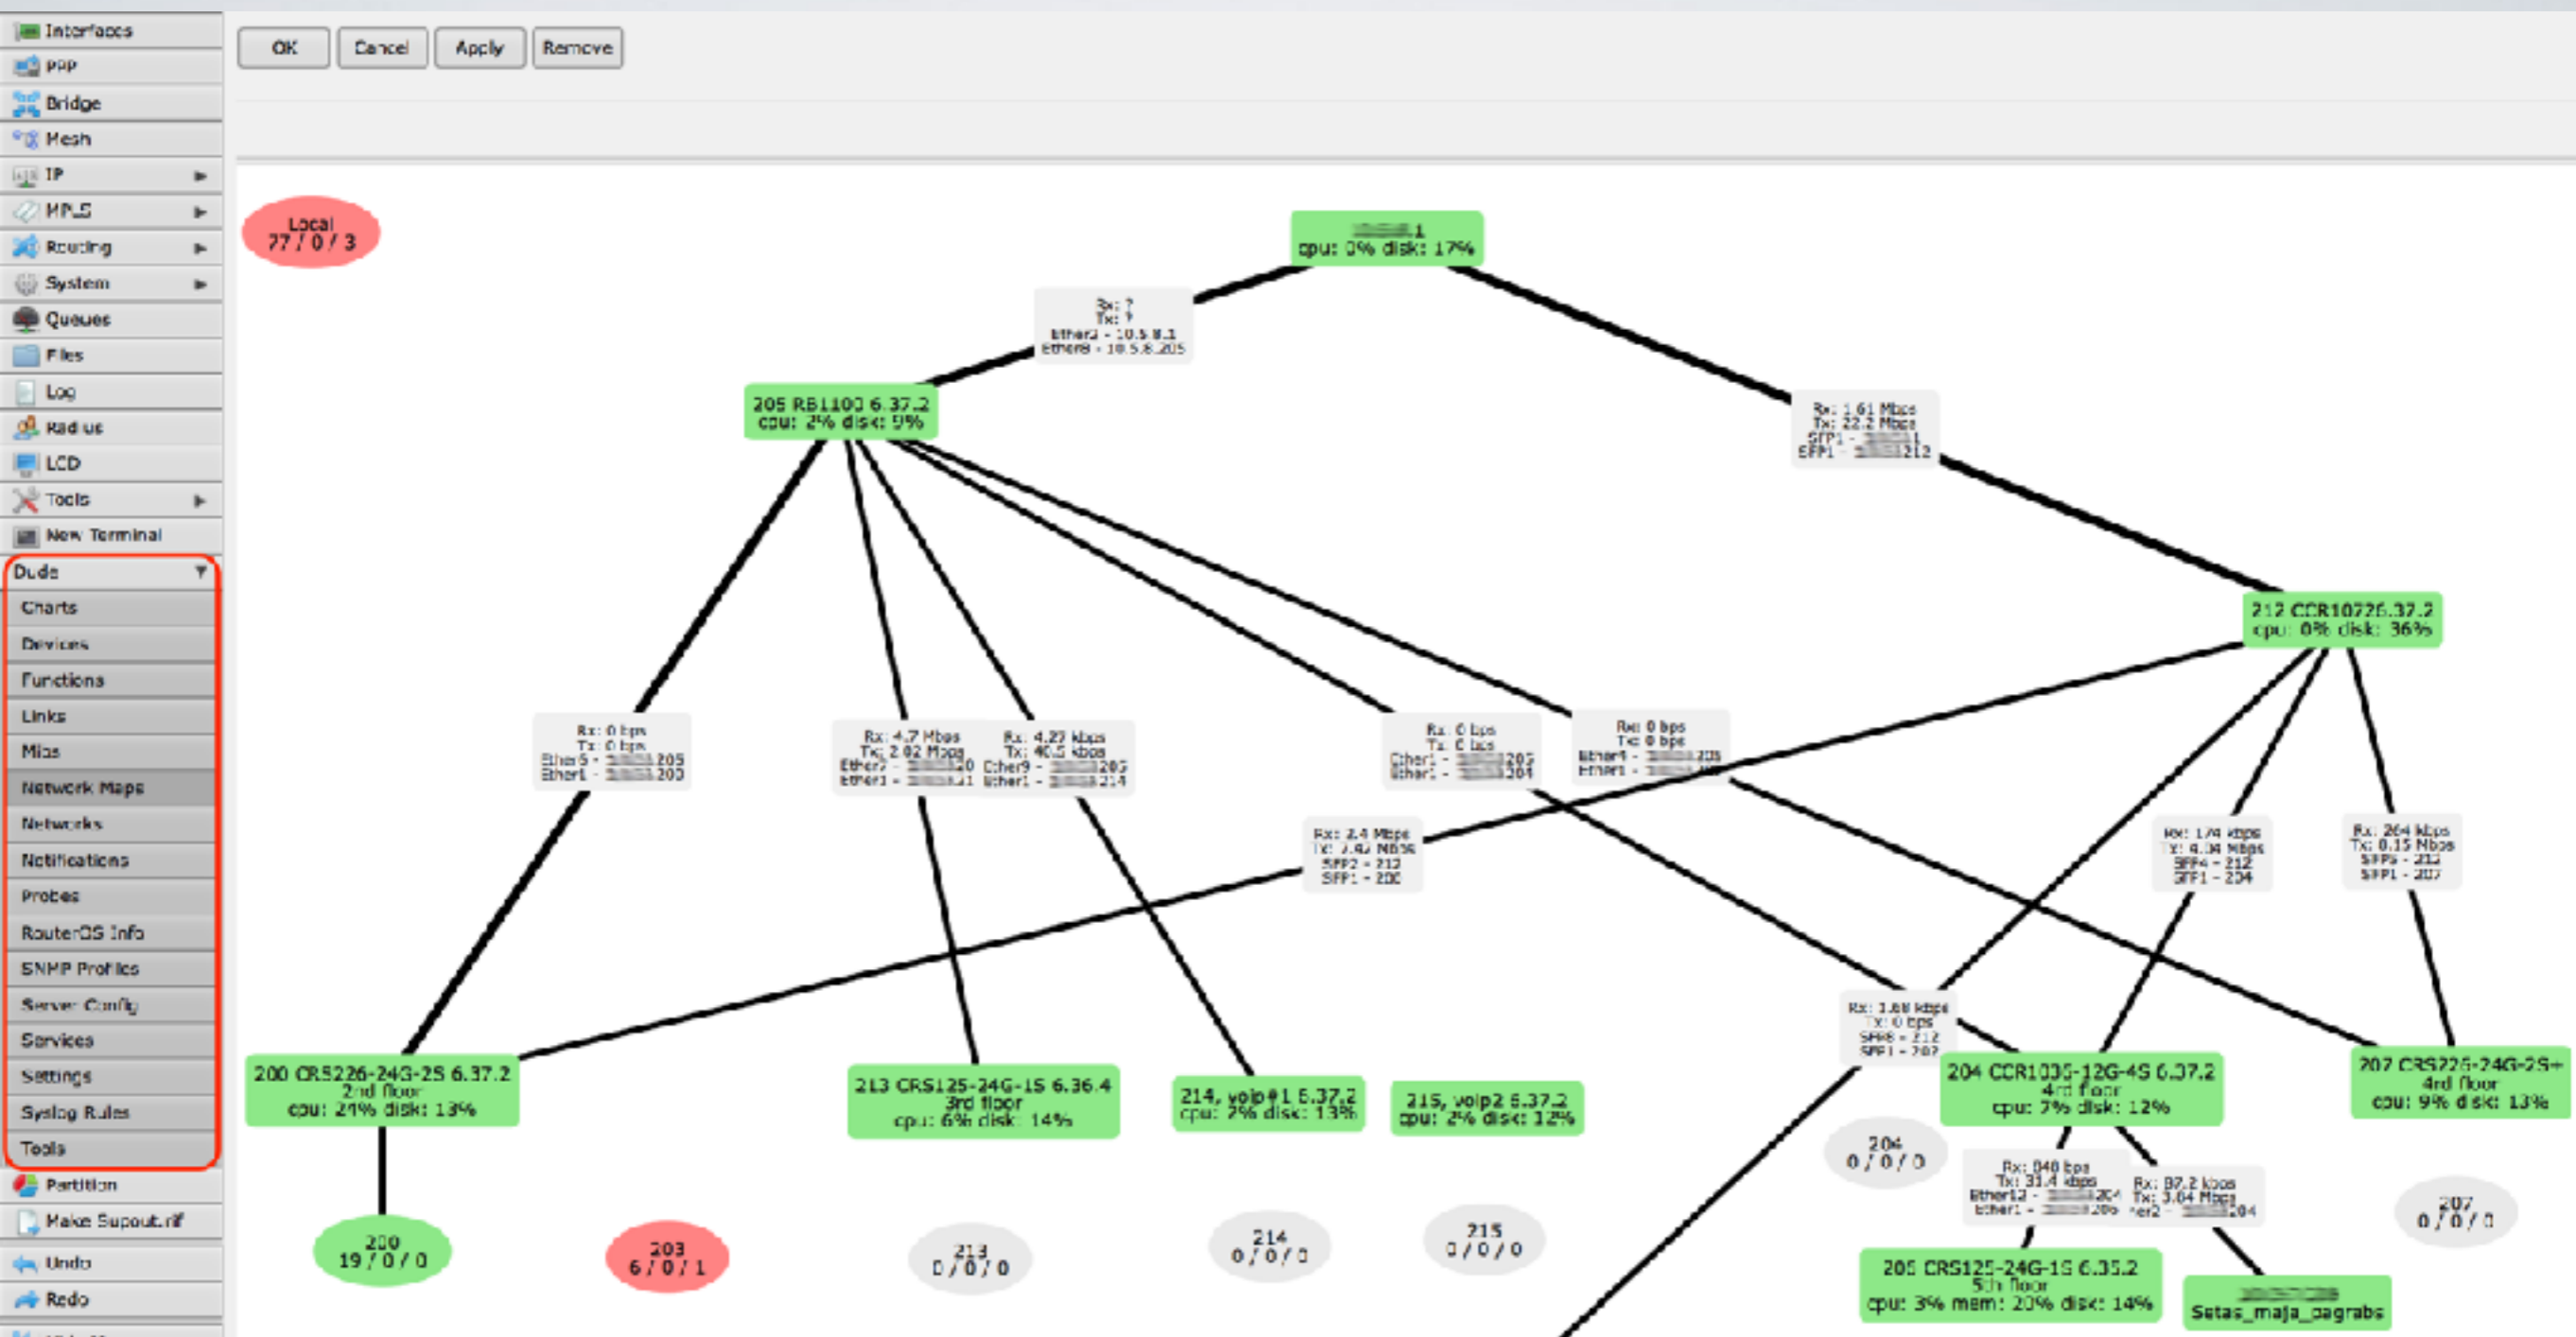

# DNS в address-list

- Добавьте DNS имя в address-list, маршрутизатор добавит адреса
- Добавьте конфигурацию в firewall

The screenshot shows the Mikrotik WinBox interface for configuring Firewall Address Lists. The main window displays a list of address lists for the 'filter\_you...' filter. Each entry consists of a 'Name' (e.g., 'filter\_you...'), an 'Address' (e.g., 'youtube.com'), and a 'Timeout' field. The list is currently empty, showing only the header and separator lines ';;; youtube.com'. A modal dialog box titled 'Firewall Address List <filter\_youtube>' is open in the foreground, allowing for the addition of a new entry. The dialog contains the following fields and buttons: