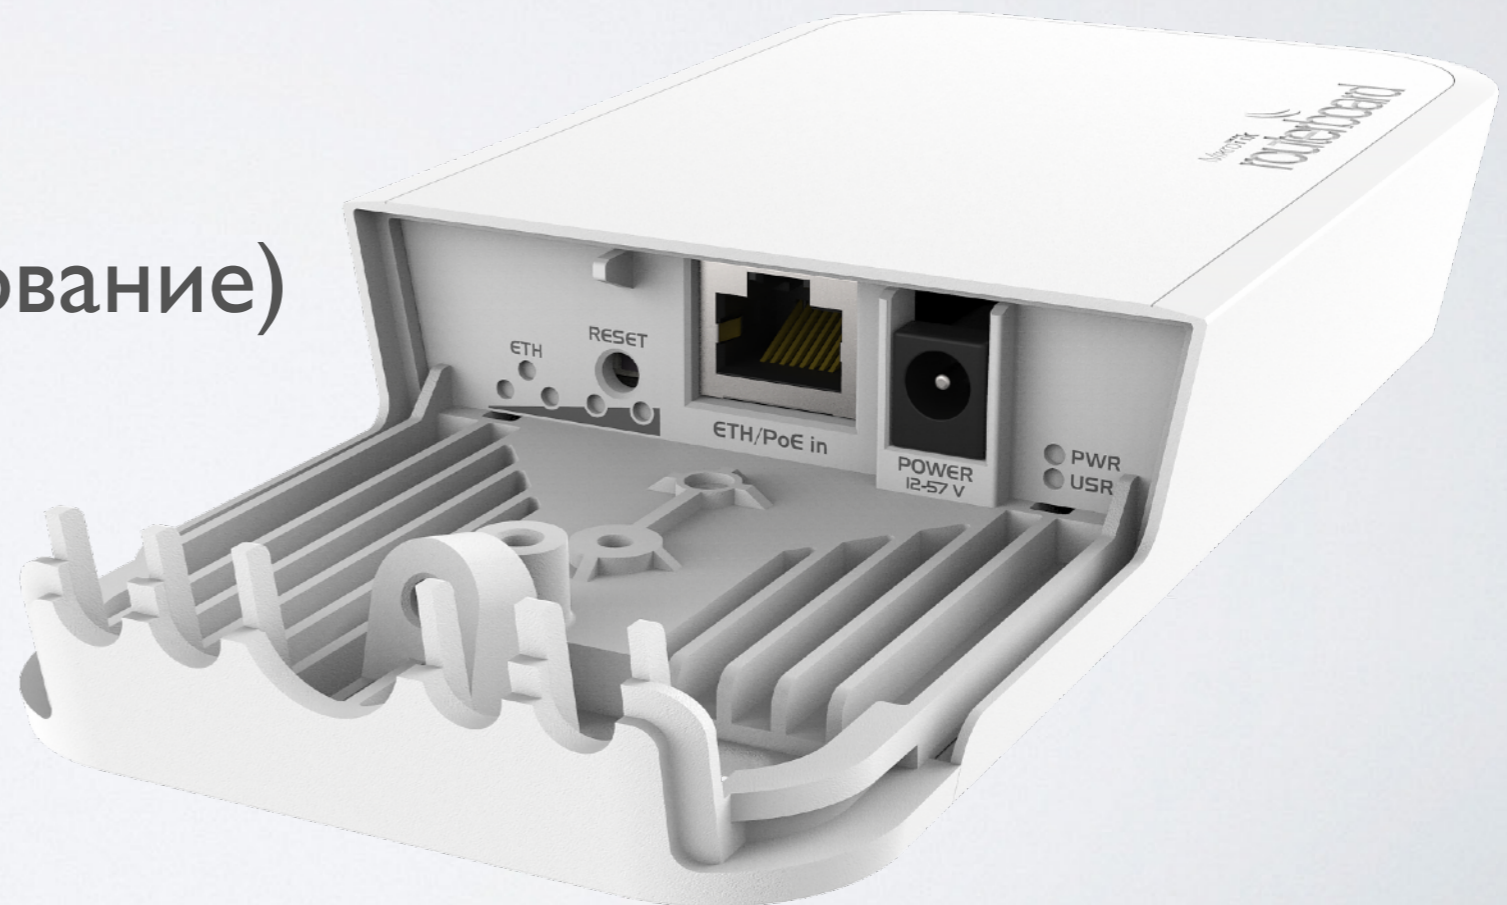

Wireless Wire

NOW

- 1 Гигабит скорость
- 200+ метров
- 60 GHz beam-forming
- Готов к работе (шифрование)
- IPsec шифрование
- $198 комплект