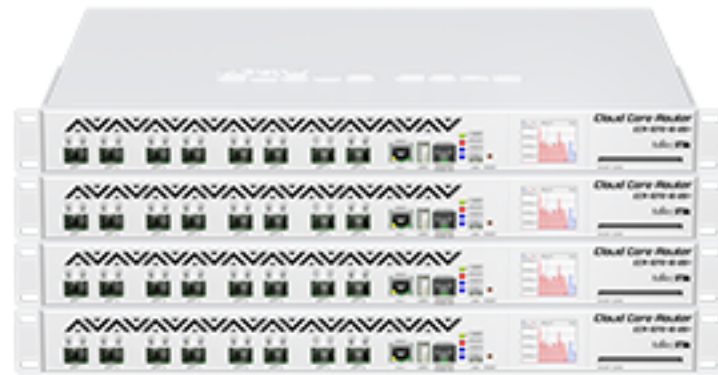

CRS318-16Fi-2S-OUT

CRS318-16P-2S+OUT

CSS610-8P-2S+OUT

CRS318-1Fi-15Fr-2S

CRS318-16P-2S+OUT

CSS610-1Gi-7R-2S+OUT

CENTRAL OFFICE

REGULAR NETWORK