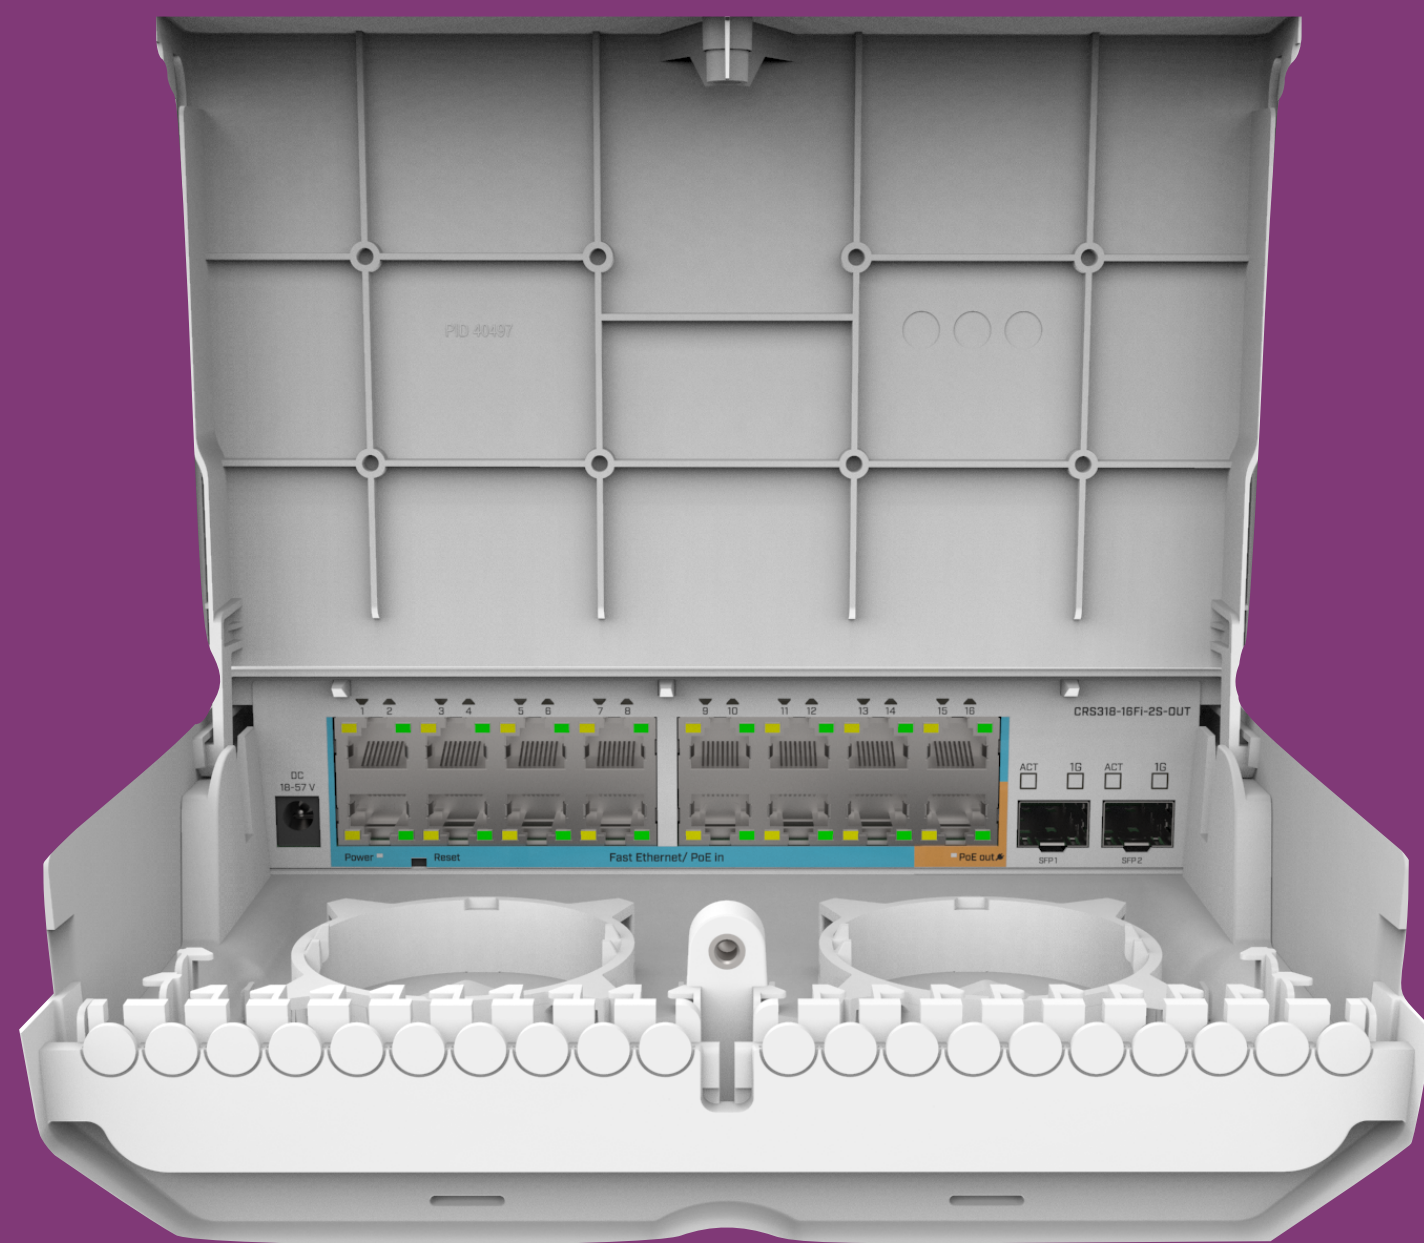

CENTRAL OFFICE

The background features a blurred image of network hardware. On the left, a black HAPS (Home Access Point System) device is visible with its ports. In the center, a white network switch is partially seen. On the right, a white patch panel with multiple ports is visible. The entire scene is overlaid with a semi-transparent purple-to-pink gradient.

CRS318-16P-2S+

- 16 Gigabit Ethernet порта
- 2x SFP+ порта

CSS610-1Gi-7R-2S+OUT

- Только SwOS
- 8 Ethernet портов с PoE выходом и 2x SFP+
- Очень доступная цена
- Будет поддержка для бесперебойного питания