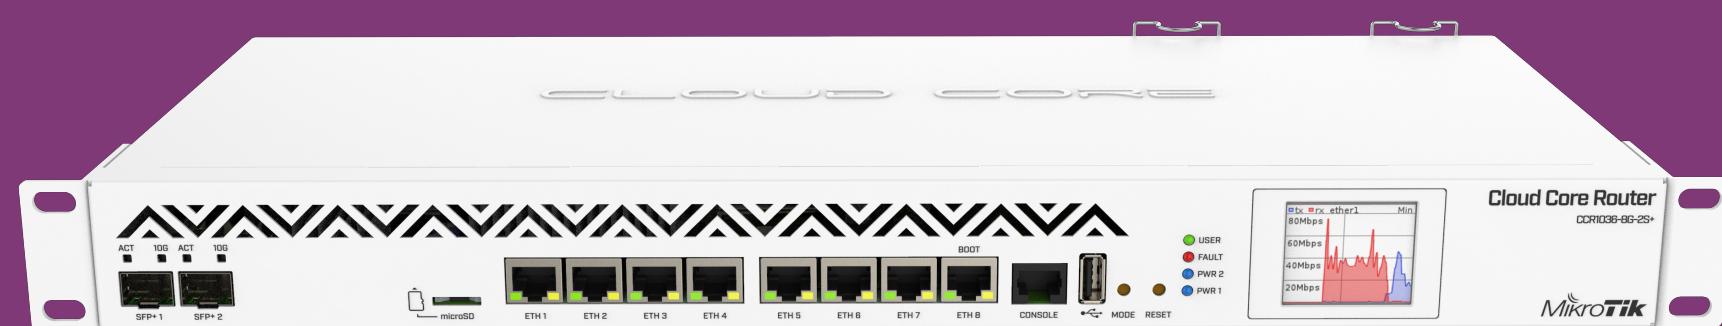

LtAP

wAP 4G

SXT

LHG

CRS305-1G-4S+IN

- 4x SFP+
- 1x Gigabit Ethernet
- Металлический корпус
- Два блока питания

CRS309-1G-8S+PC

- 8x SFP+
- 1x Gigabit Ethernet
- SwOS
- Пассивное охлаждение

CCR1036 и CCR1016

CCR1036 и CCR1016

- Все CCR из этих серий с двумя блоками питания
- USB порт
- Возможность поставить 48V
- CCR1036-8G-2S+; CCR1036-12G-4S;
CCR1016-12G; CCR1016-12S-1S+

НОВЫЕ ПРОДУКТЫ

GPEN

CENTRAL OFFICE

The background features a blurred image of network hardware. On the left, a black HAPS (Home Access Point System) device is visible with its ports. In the center, a white network switch is partially seen. On the right, a white patch panel with multiple ports is visible. The entire scene is overlaid with a semi-transparent purple-to-pink gradient.