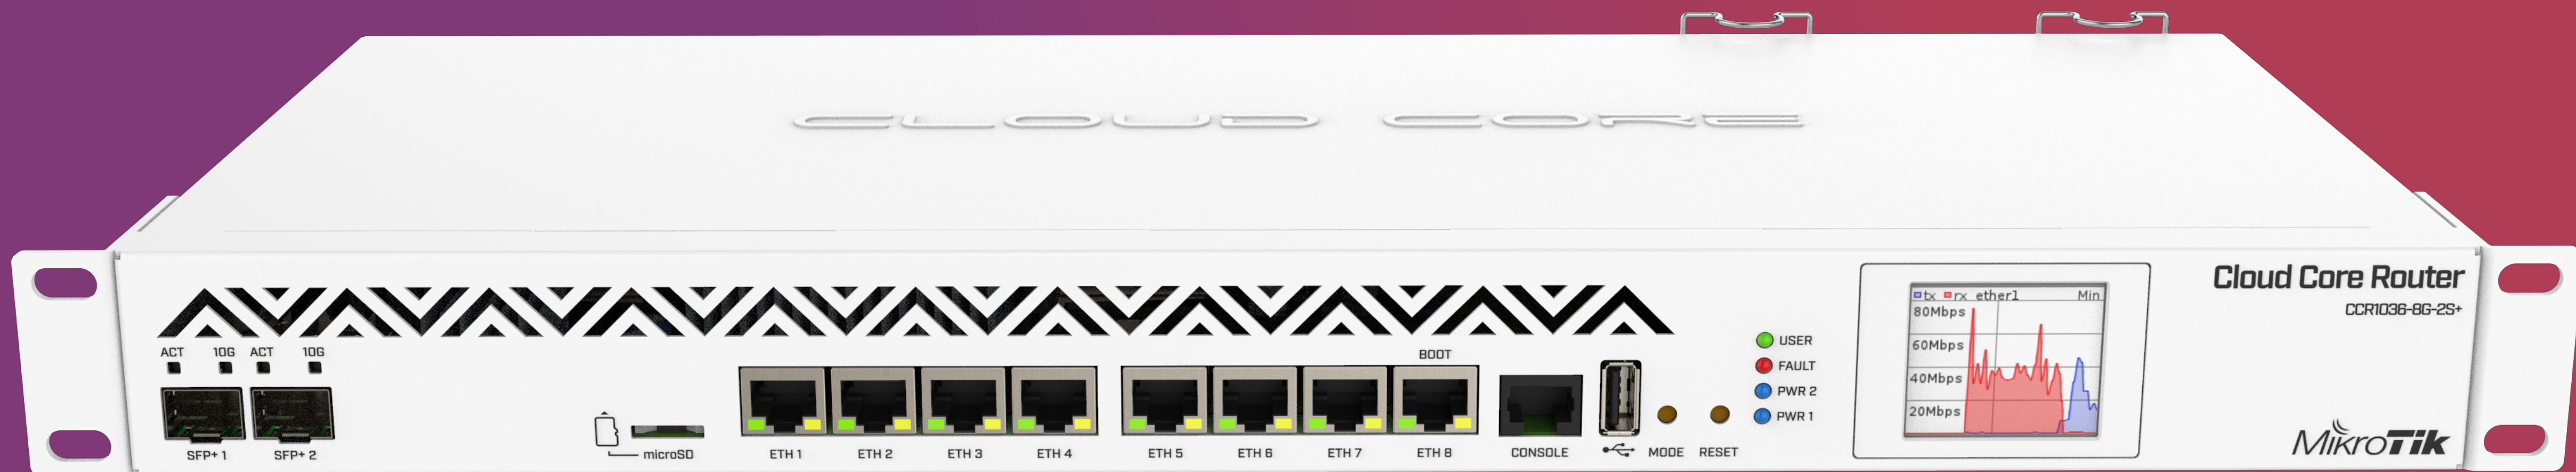

# CRS305-1G-4S+IN

- 4x SFP+
- 1x Gigabit Ethernet
- Металлический корпус
- Два блока питания

# CRS309-1G-8S+PC

- 8x SFP+
- 1x Gigabit Ethernet
- SwOS
- Пассивное охлаждение

# CCR1036 и CCR1016

- Все CCR из этих серий с двумя блоками питания
- USB порт
- Возможность поставить 48V
- CCR1036-8G-2S+; CCR1036-12G-4S;  
CCR1016-12G; CCR1016-12S-1S+

НОВЫЕ ПРОДУКТЫ

The background features a blurred array of network hardware, including a rack-mounted switch, a desktop switch, and a patch panel, all set against a gradient of red and purple. A white rectangular border frames the central text.

## CENTRAL OFFICE

The background of the image shows various network hardware components, including a black HAPS (Home Access Point System) device on the left, a white switch or router in the center, and another white device on the right. The entire scene is overlaid with a semi-transparent purple-to-pink gradient. A white rectangular box is centered horizontally across the middle of the image, containing the text "GIGABIT PASSIVE ETHERNET NETWORK".