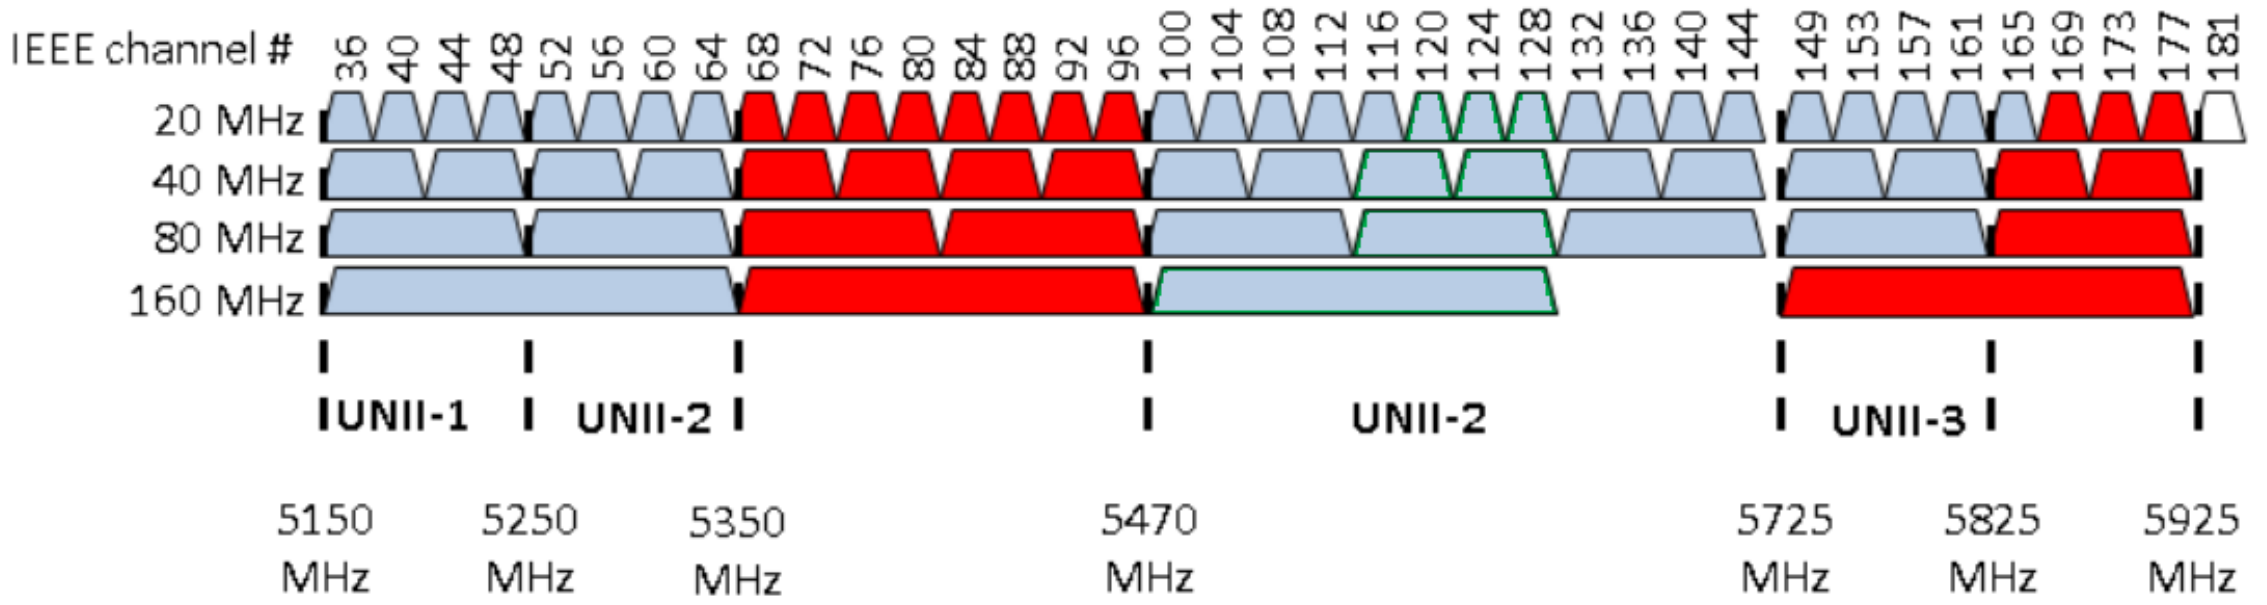

In 5GHz band

- Currently available
- Next channels

Transmission Power

2. มาตรฐานทางเทคนิค

2.1 มาตรฐานทางเทคนิคด้านคลื่นความถี่ (Radio Frequency Requirements)

มาตรฐานทางเทคนิคด้านคลื่นความถี่ของเครื่องวิทยุคมนาคมที่ใช้เทคโนโลยี Broadband Wireless Access ในลักษณะ Radio Local Area Network (RLAN) ให้เป็นไปตามที่กำหนดไว้ดังต่อไปนี้

2.1.1 กำลังส่ง (output power)

กำลังส่งของเครื่องวิทยุคมนาคม จะต้องไม่เกินค่าที่กำหนดไว้ ดังต่อไปนี้

ช่วงความถี่วิทยุ (GHz)	กำลังส่ง e.i.r.p (วัตต์)	ความหนาแน่นกำลังส่ง e.i.r.p density
2.400 – 2.500	0.1	-
5.150 – 5.350	0.2	10 mW/MHz (0.25 mW/25 kHz)
5.470 – 5.725	1.0	50 mW/MHz
5.725 – 5.850	1.0	-

หมายเหตุ กำลังส่งในที่นี้ หมายถึง e.i.r.p during the transmission burst which corresponds to the highest power, if power control is implemented