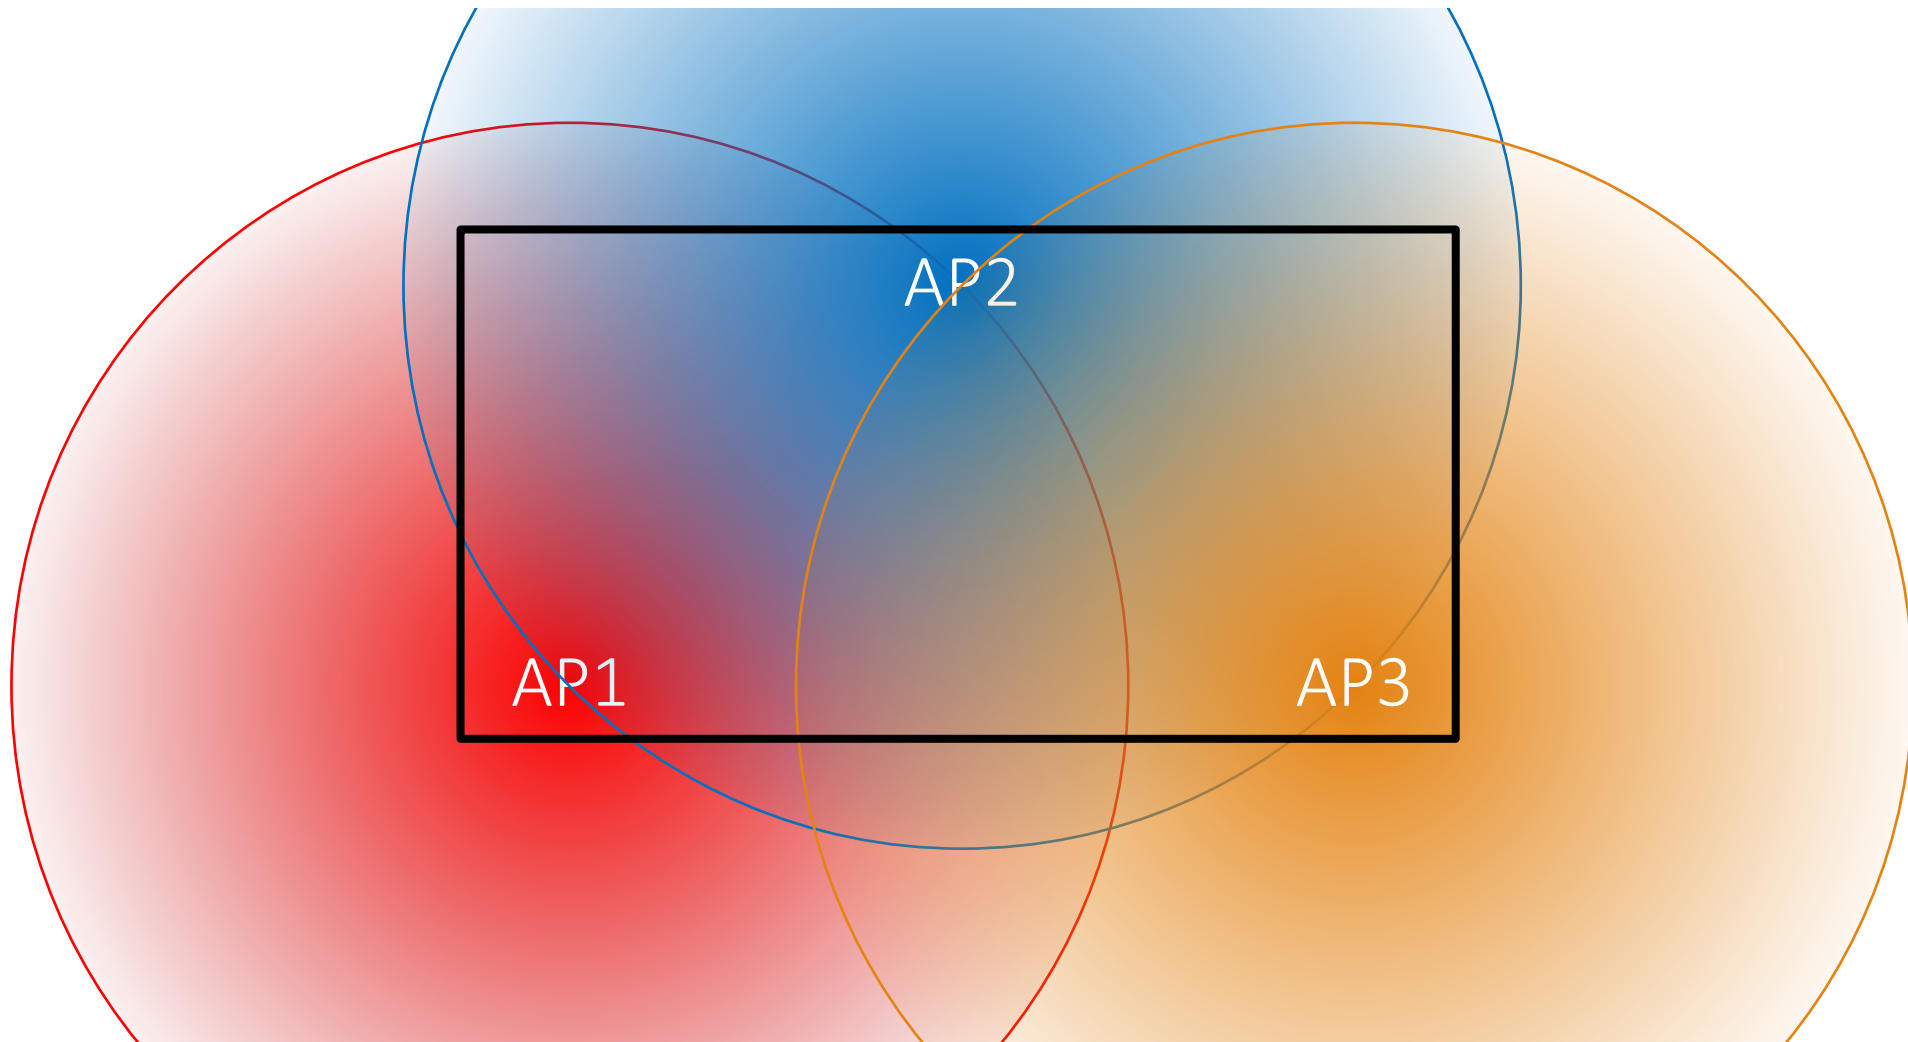

High Coverage Design