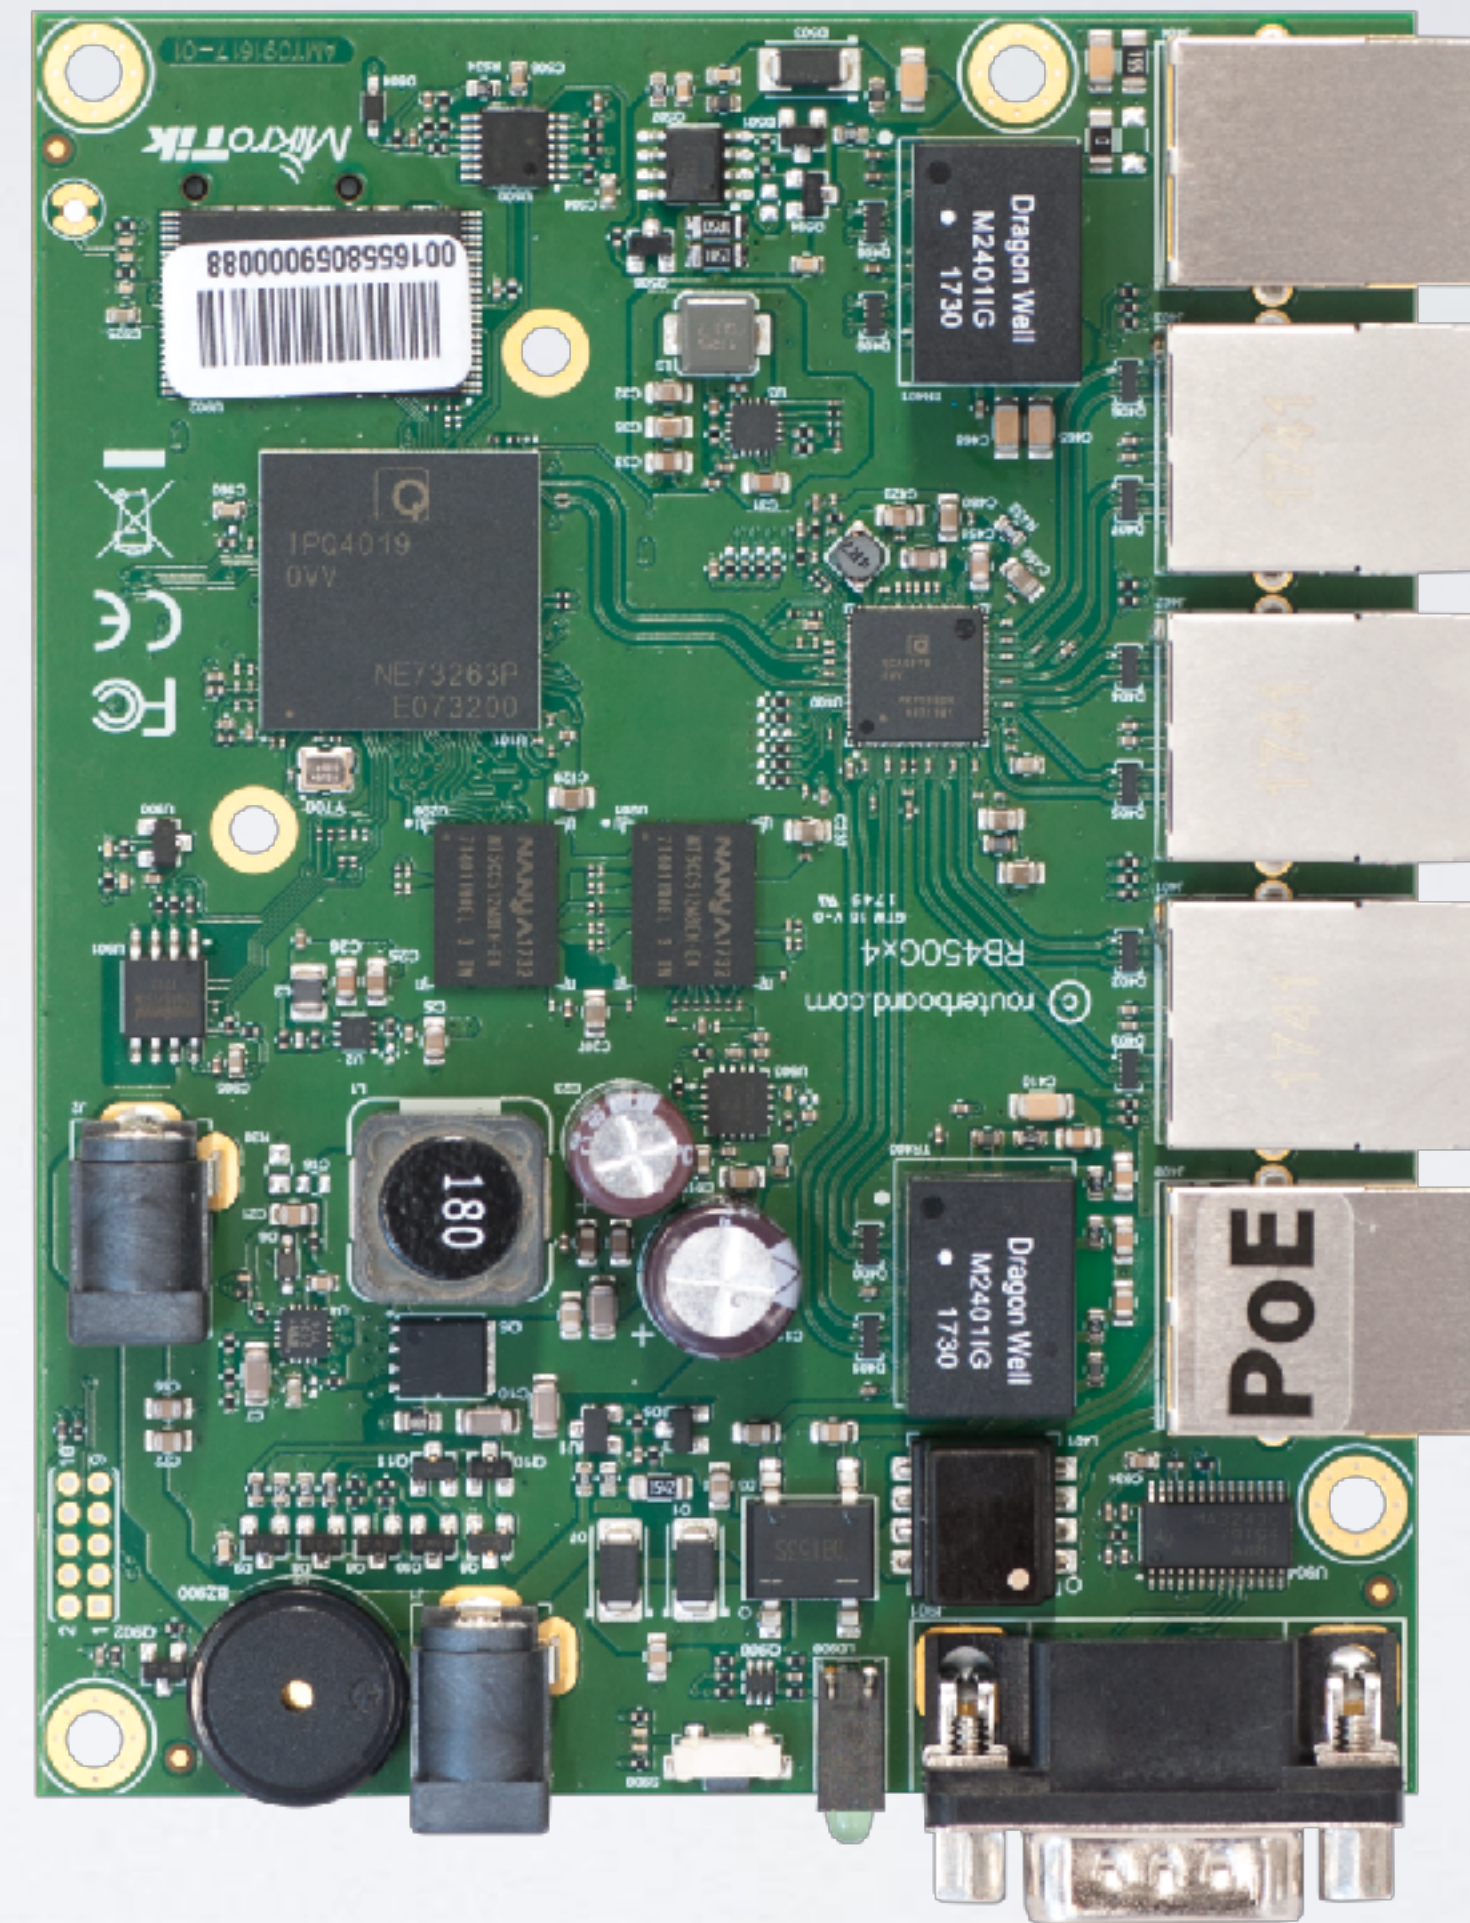

# hAP ac<sup>2</sup>

NOW

- Gigabit ports
- Dual chain, dual band
- IPsec hardware encryption
- Same small size as "lite" model
- Kit price \$69

# cAP ac

NOW

- Dual band, dual chain
- Gigabit port for 802.11ac speeds
- Two Ethernet ports
- PoE out
- Two cases included
- IPsec encryption
- Kit price \$69

# 450Gx4

NOW

- Quad core 716 MHz
- 1 GB of RAM
- IPsec encryption
- PoE out on ether5
- microSD
- 10V - 57V input by two power jacks
- Price \$99

# hEX S

NOW

- Dual-core 880 MHz
- 256 MB of RAM
- Full size USB
- 1.25 Gbps SFP
- 10V - 57V input and PoE
- IPsec encryption
- Price \$69