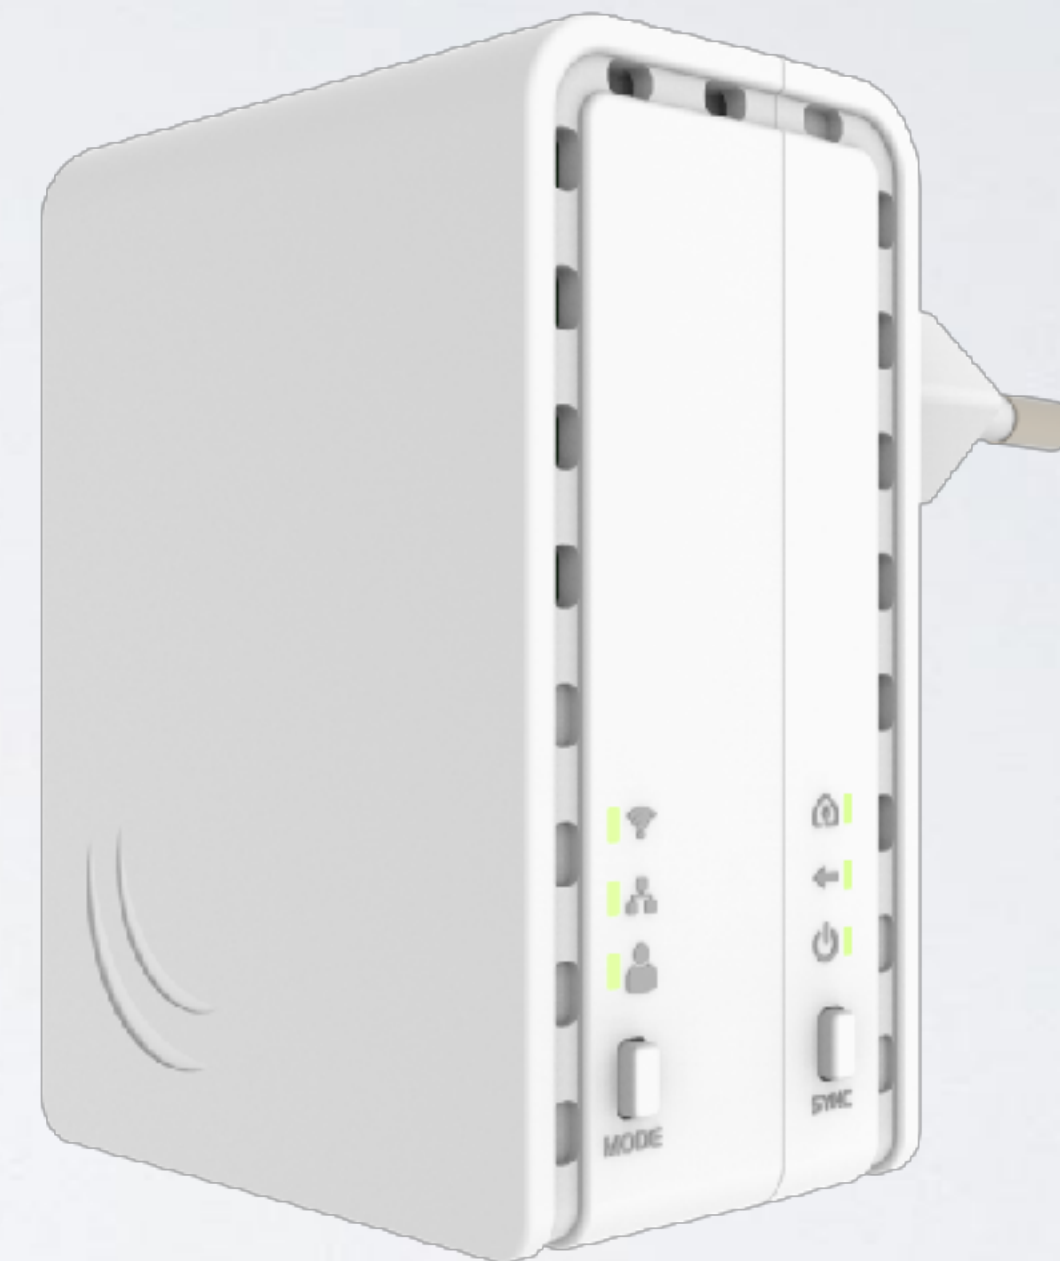

# RouterBOARD 4011

NOW

- 2 chains for 2GHz, 802.11 b/g/n
- 4 chains for 5GHz, 802.11 a/n/ac
- 160 MHz channel width
- 1733 Mbps + 300 Mbps data rates
- Price \$249

# PWR-Line AP

NOW

- Small AP that directly plugs into socket
- Makes 100 Mbps links with others like it
- Build WiFi network without special cabling
- Automatically pairs with new devices

Some of our upcoming products