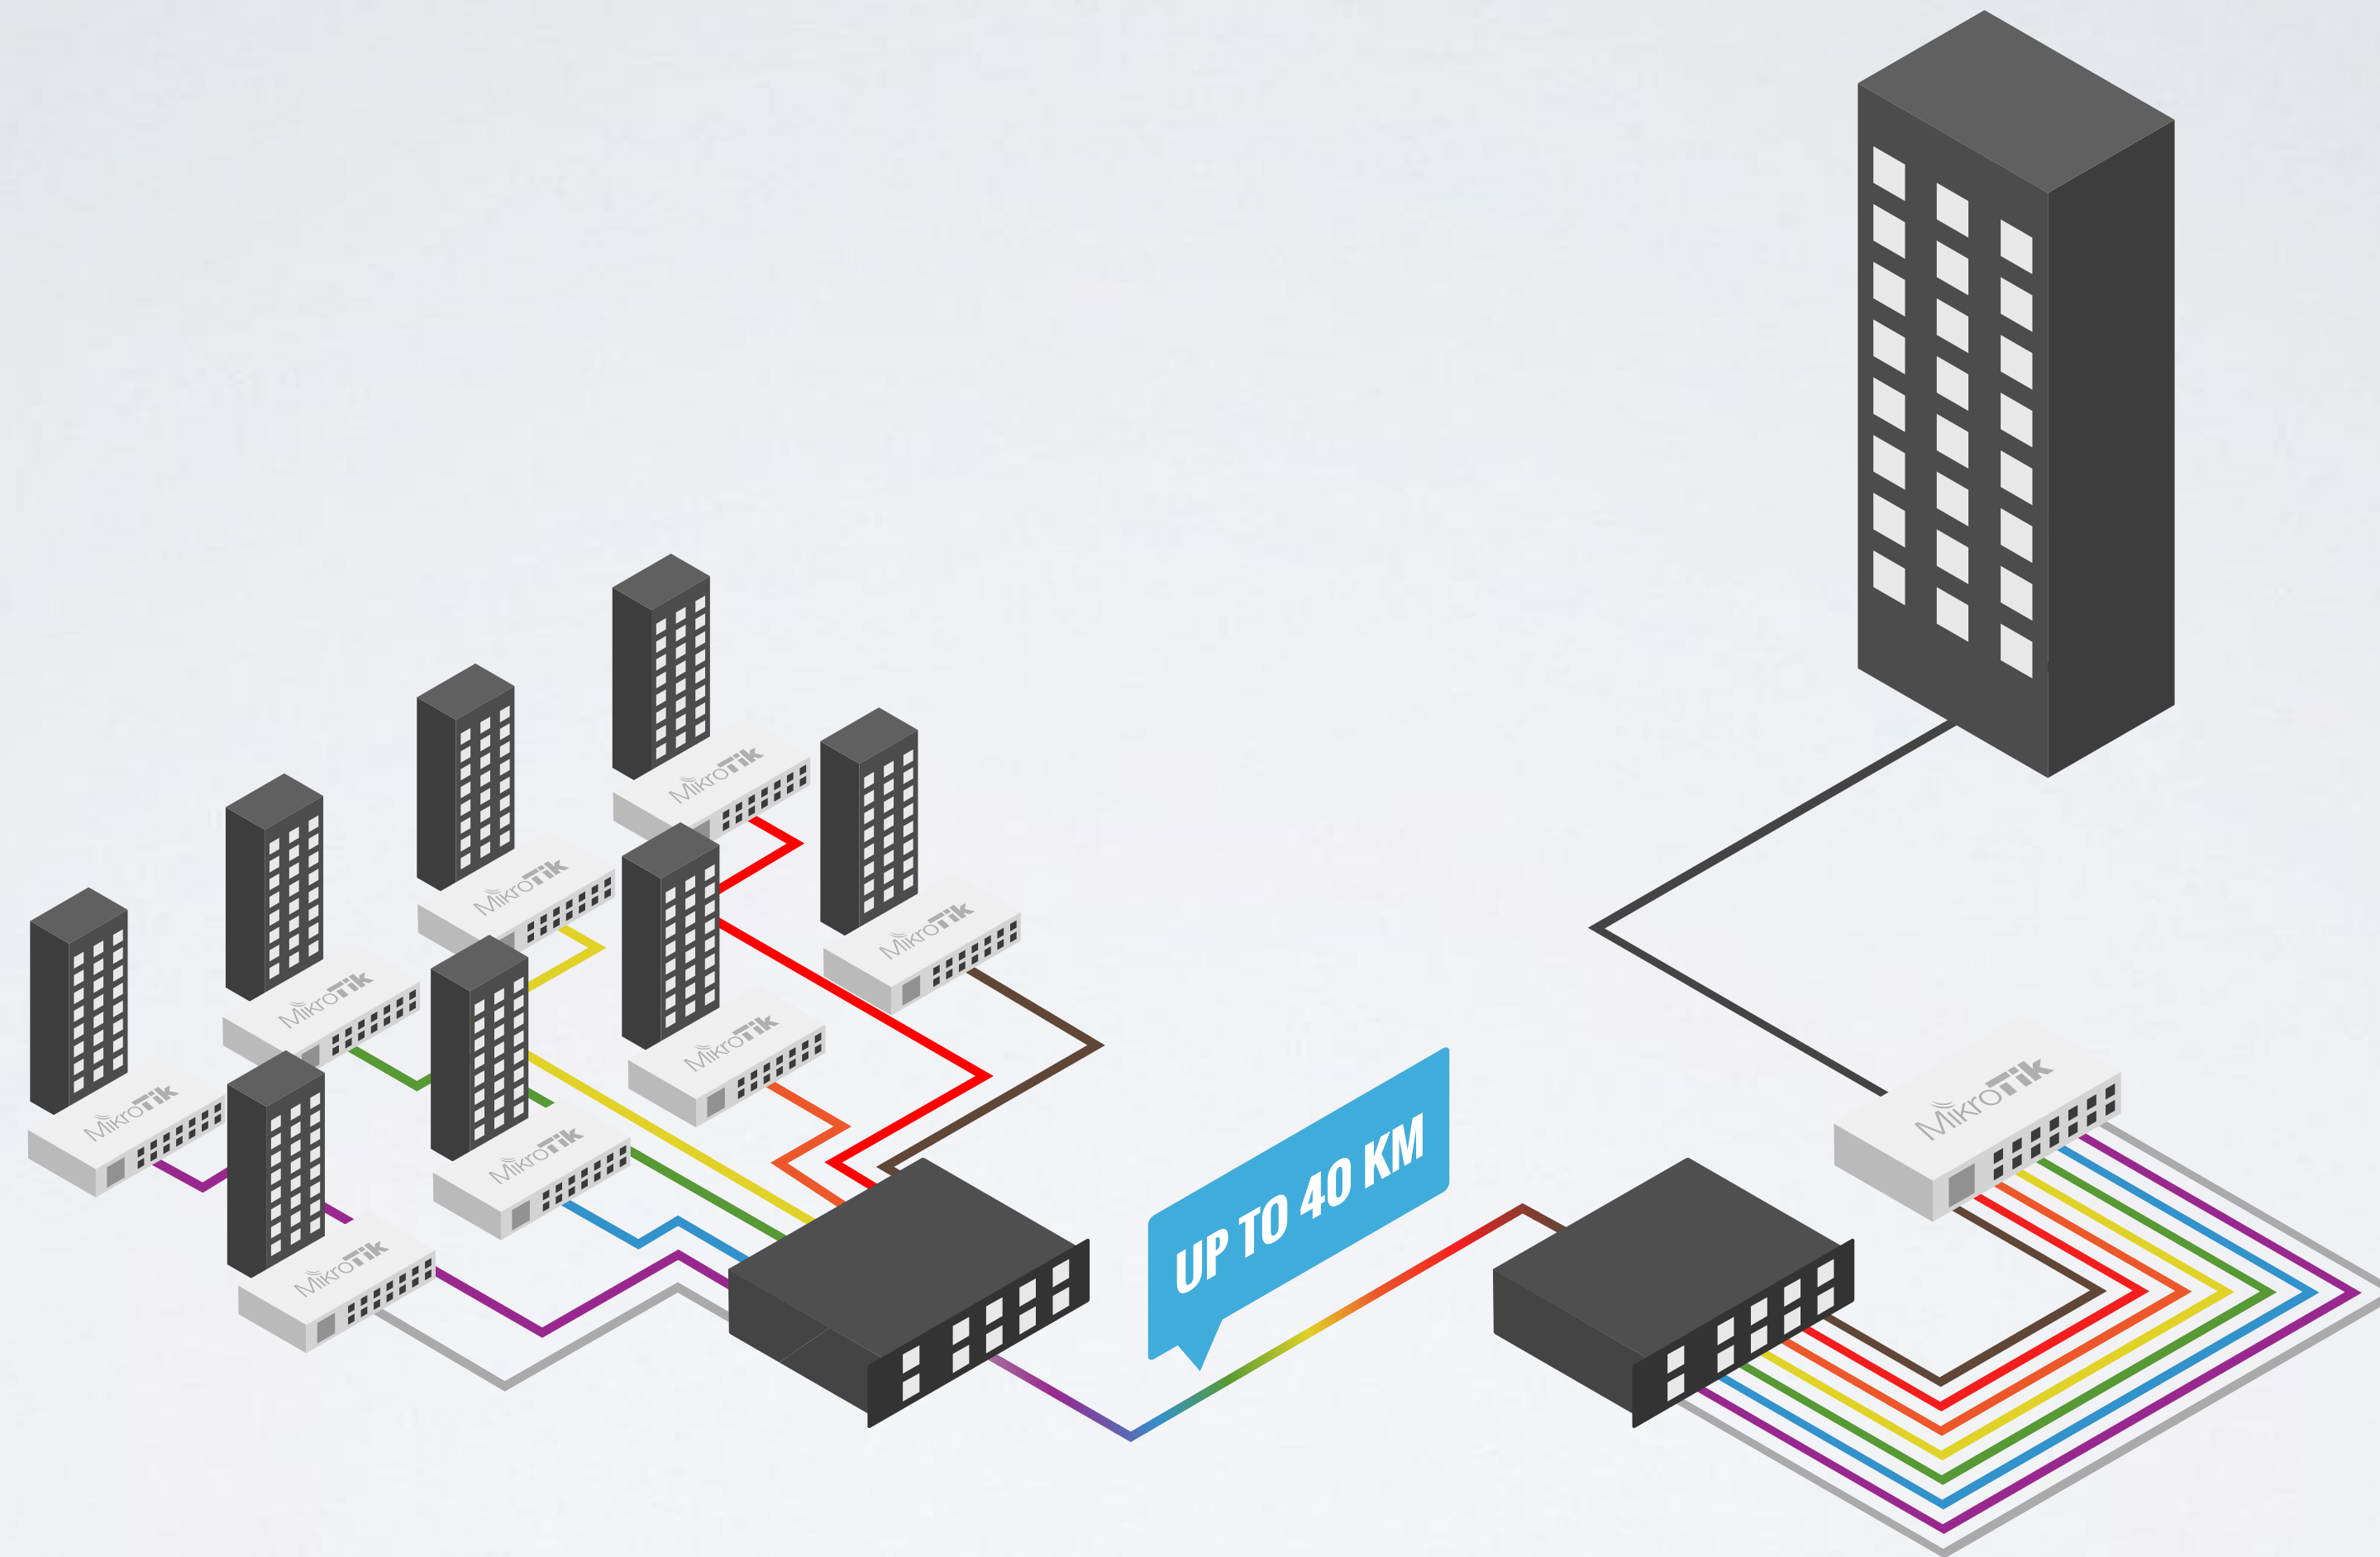

# Base Box 6

- 6GHz
- RB912 inside
- 2 SMA connectors
- License 4
- Price \$69

NOW