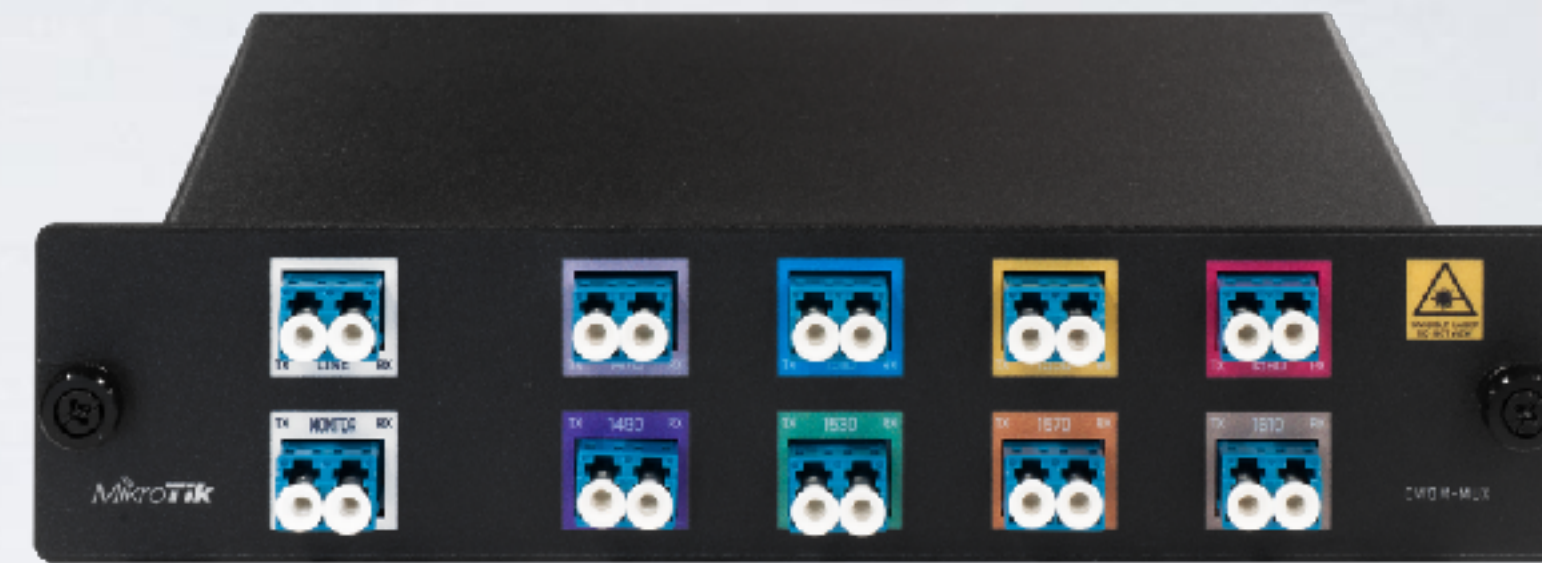

CWDM

NOW

- Passive MUX/DEMUX unit
- Combine up to eight Fiber links into one
- Supports both SFP and SFP+
- Price $359