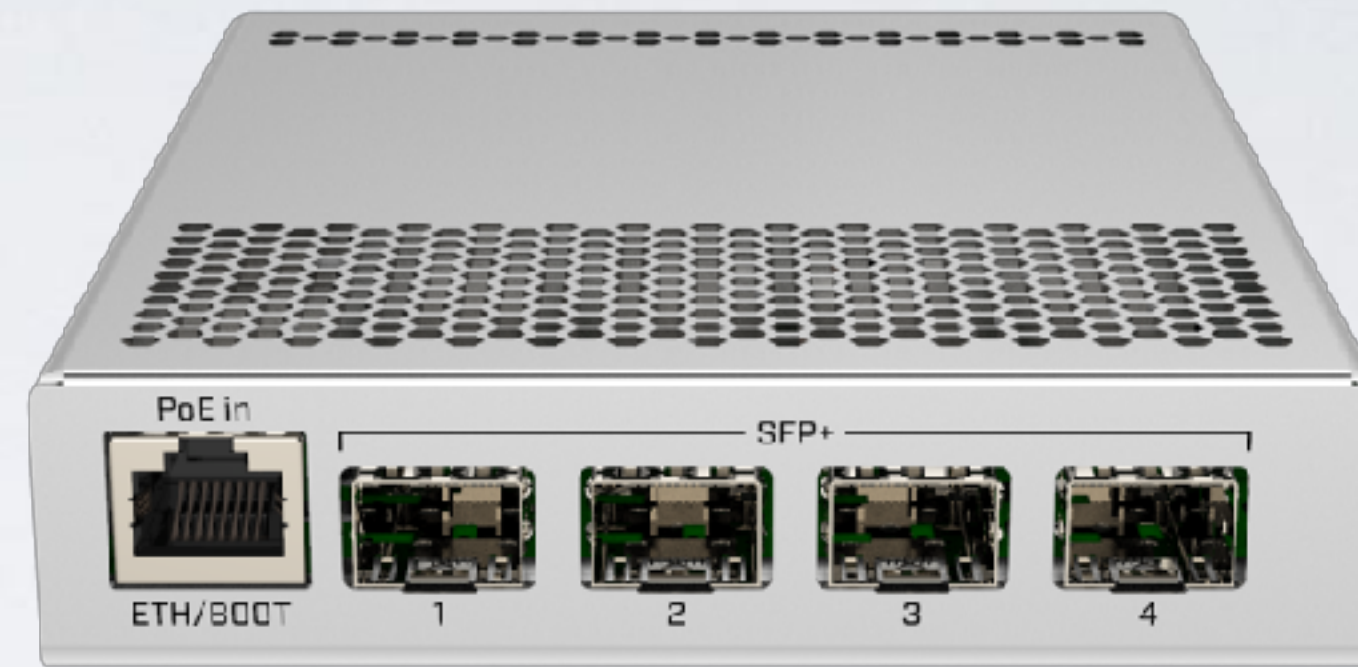

# mANTBox2 12s

NOW

- 2 GHz sector antenna
- 12 dBi
- RouterBOARD built-in
- Price \$99

NOW

# CRS328-4C-20S-4S+RM

- 20x SFP ports
- 4x ETH/SFP combo ports
- 4x SFP+ ports
- Dual PSU
- Kit price \$369

# CRS305-1G-4S+IN

NOW

- 4x SFP+ ports
- 1x Gigabit Ethernet
- Metallic enclosure
- Dual DC jacks