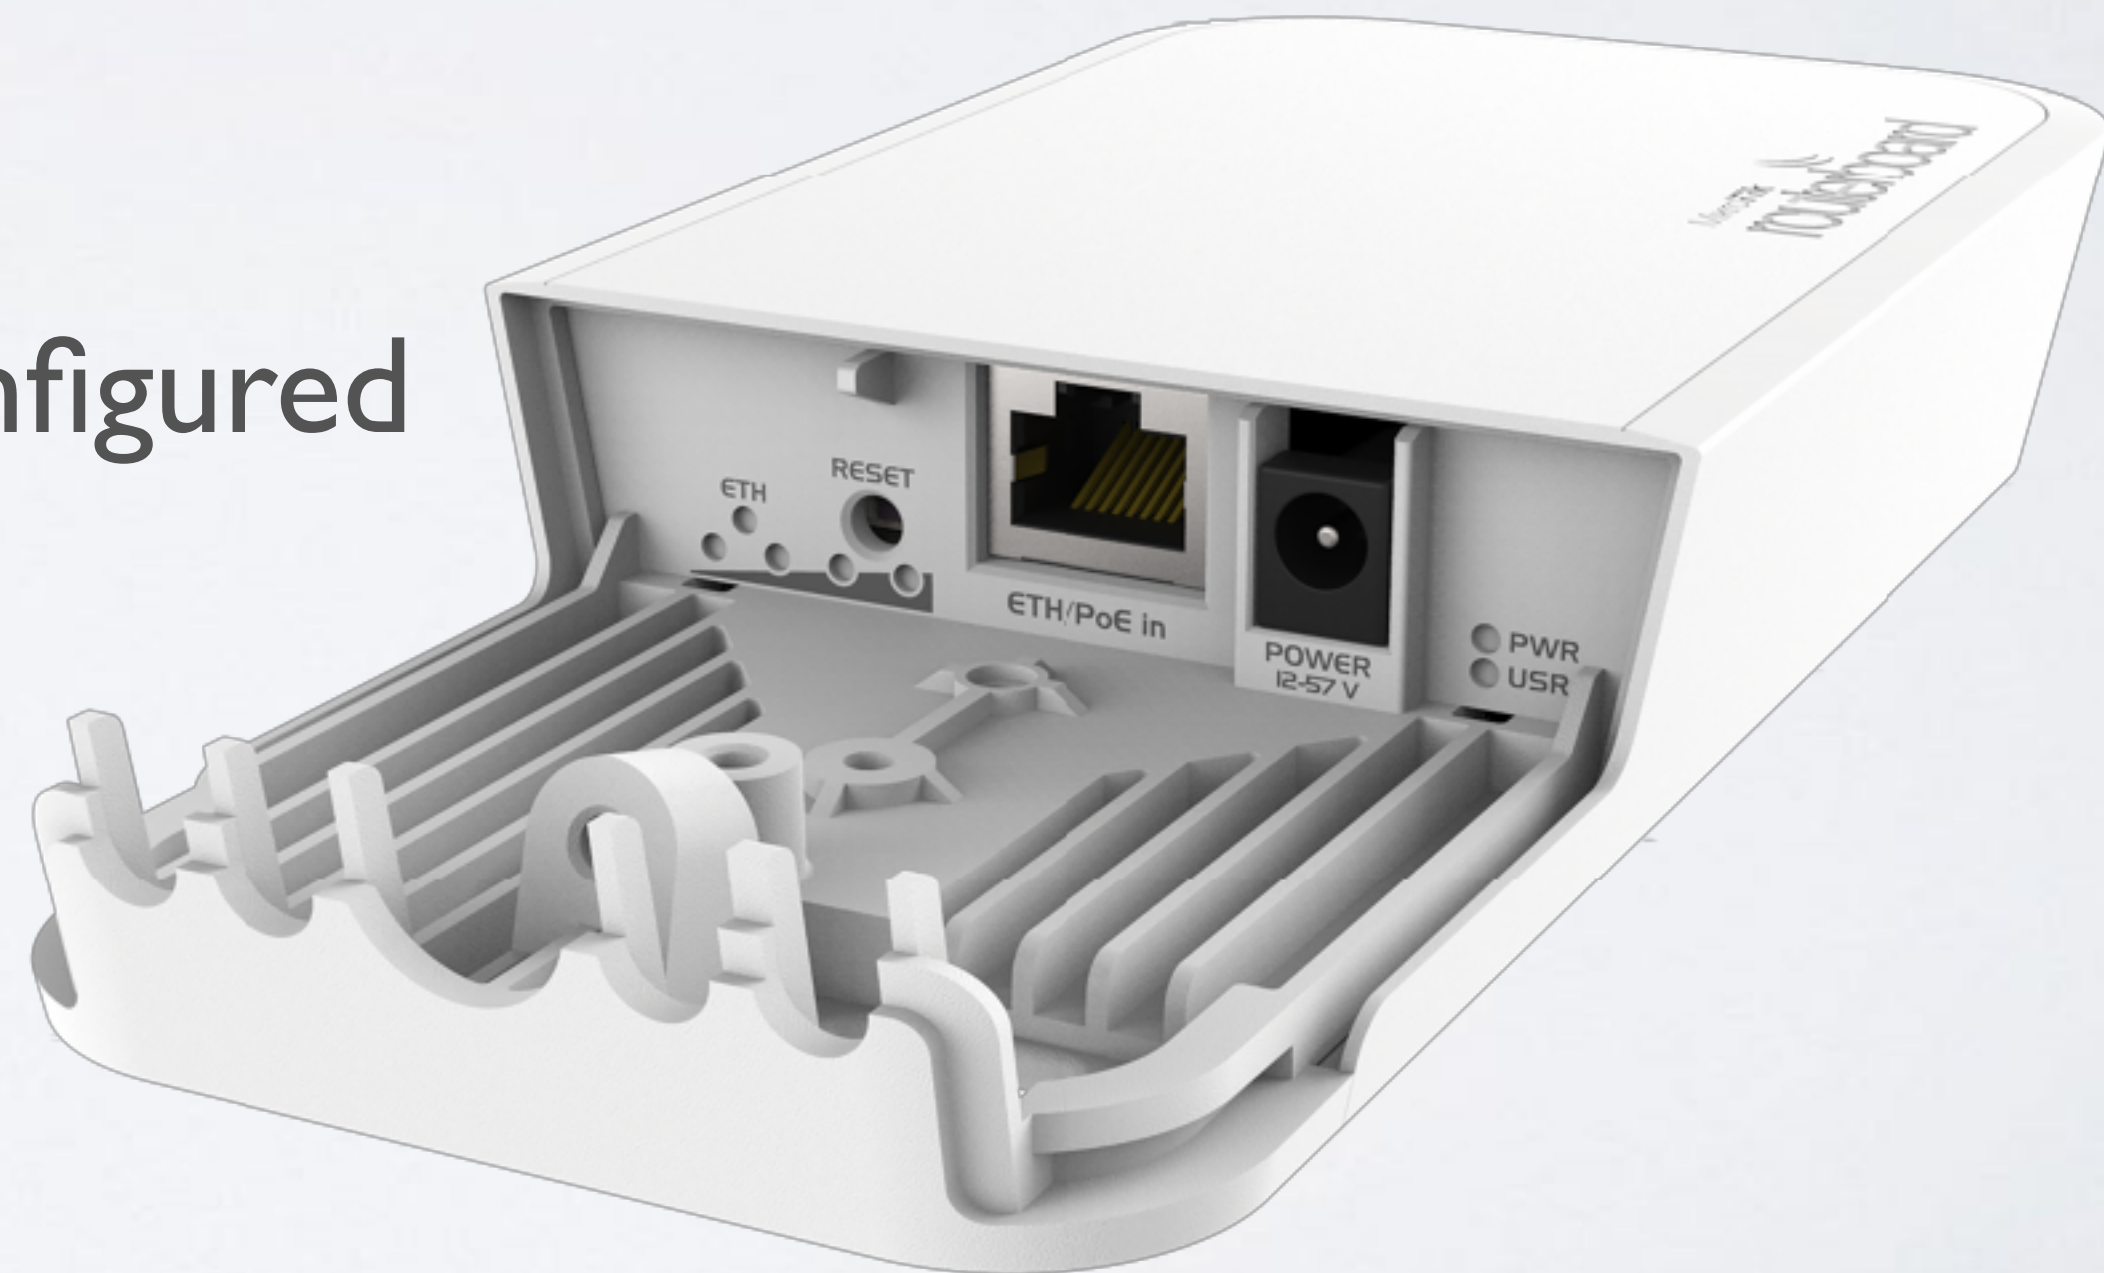

# Wireless Wire Dish

Two LHG60G devices for long range | Gbit