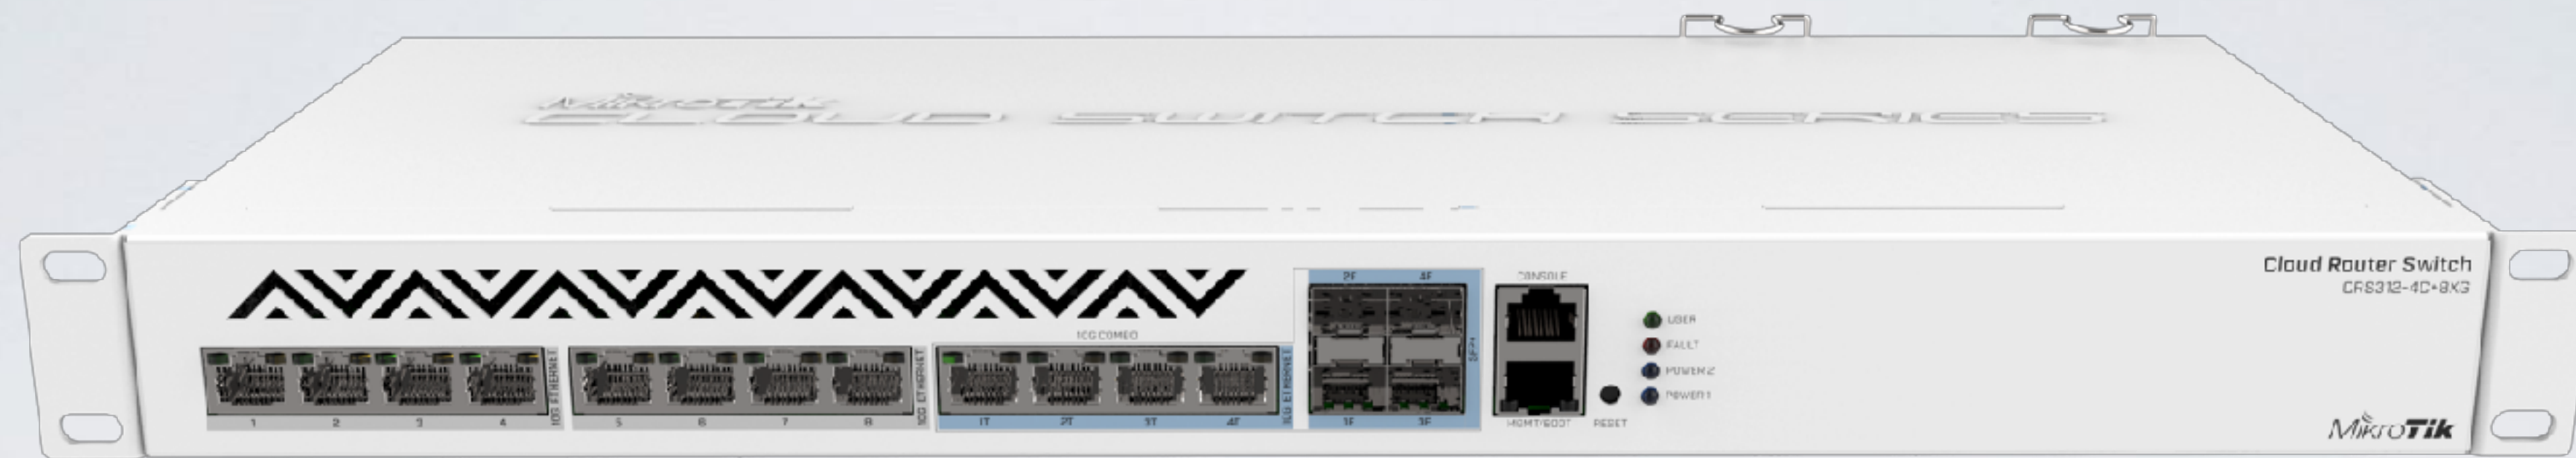

# PWR-Line AP

NOW

- Small AP that directly plugs into socket
- Makes 100 Mbps links with others like it
- Build WiFi network without special cabling
- Automatically pairs with new devices

Some of our upcoming products

# CRS309-1G-8S+PC

- 8x SFP+ ports
- 1x Gigabit Ethernet
- Dual boot: RouterOS / SwOS
- Silent case

# CRS326-24S+2Q+RM

- 24x SFP+ for 10 Gbit connections
- 2x QSFP+ ports for 40 Gbit connections
- RJ45 console and ETH management ports
- USB port, Dual PSU