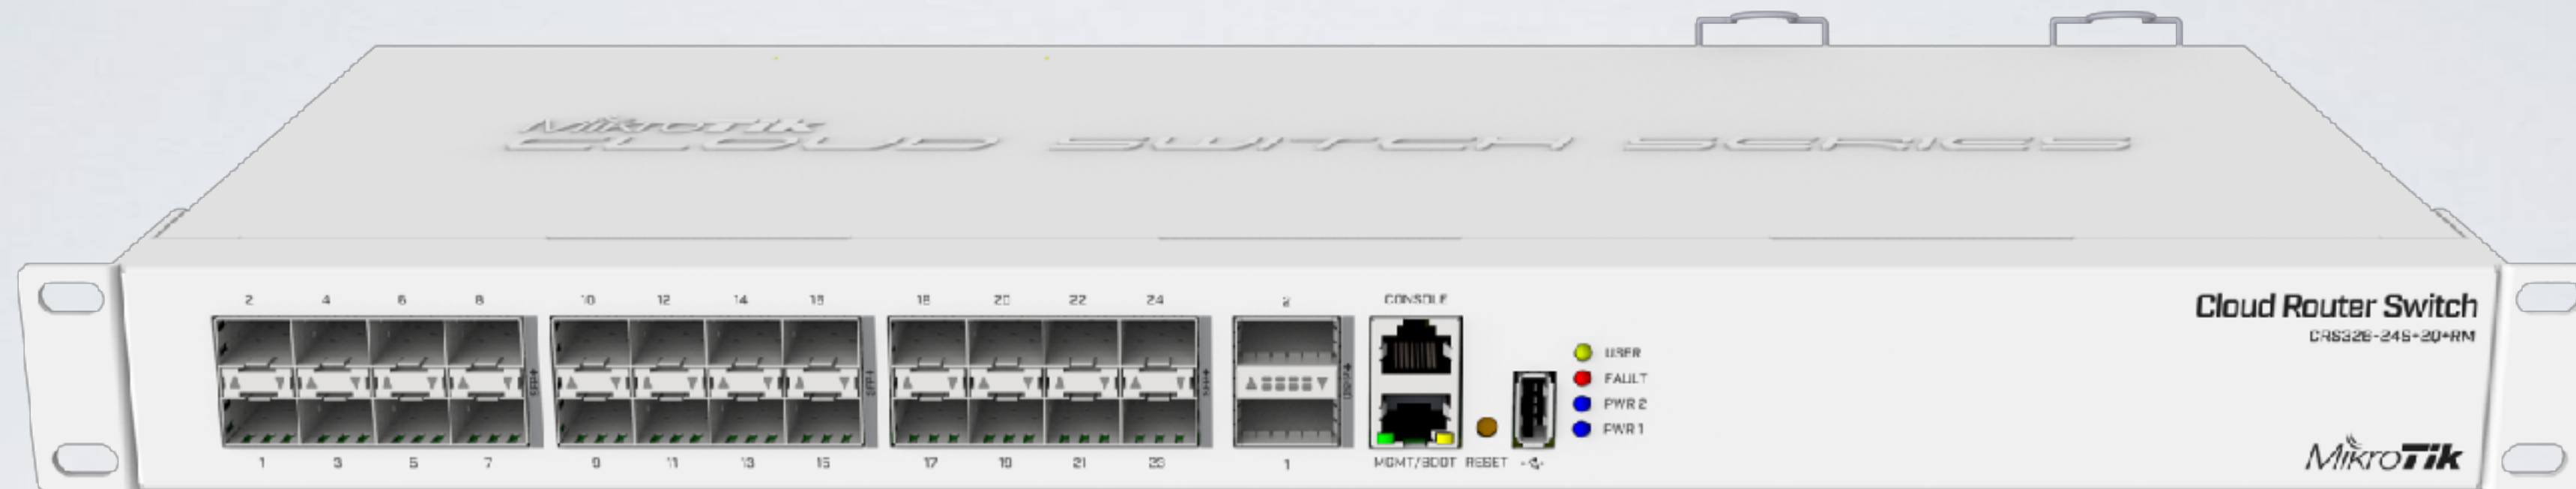

# PWR-Line AP

NOW

- Small AP that directly plugs into socket
- Makes 100 Mbps links with others like it
- Build WiFi network without special cabling
- Automatically pairs with new devices

Some of our upcoming products

# CRS309-1G-8S+PC

- 8x SFP+ ports
- 1x Gigabit Ethernet
- Dual boot: RouterOS / SwOS
- Silent case