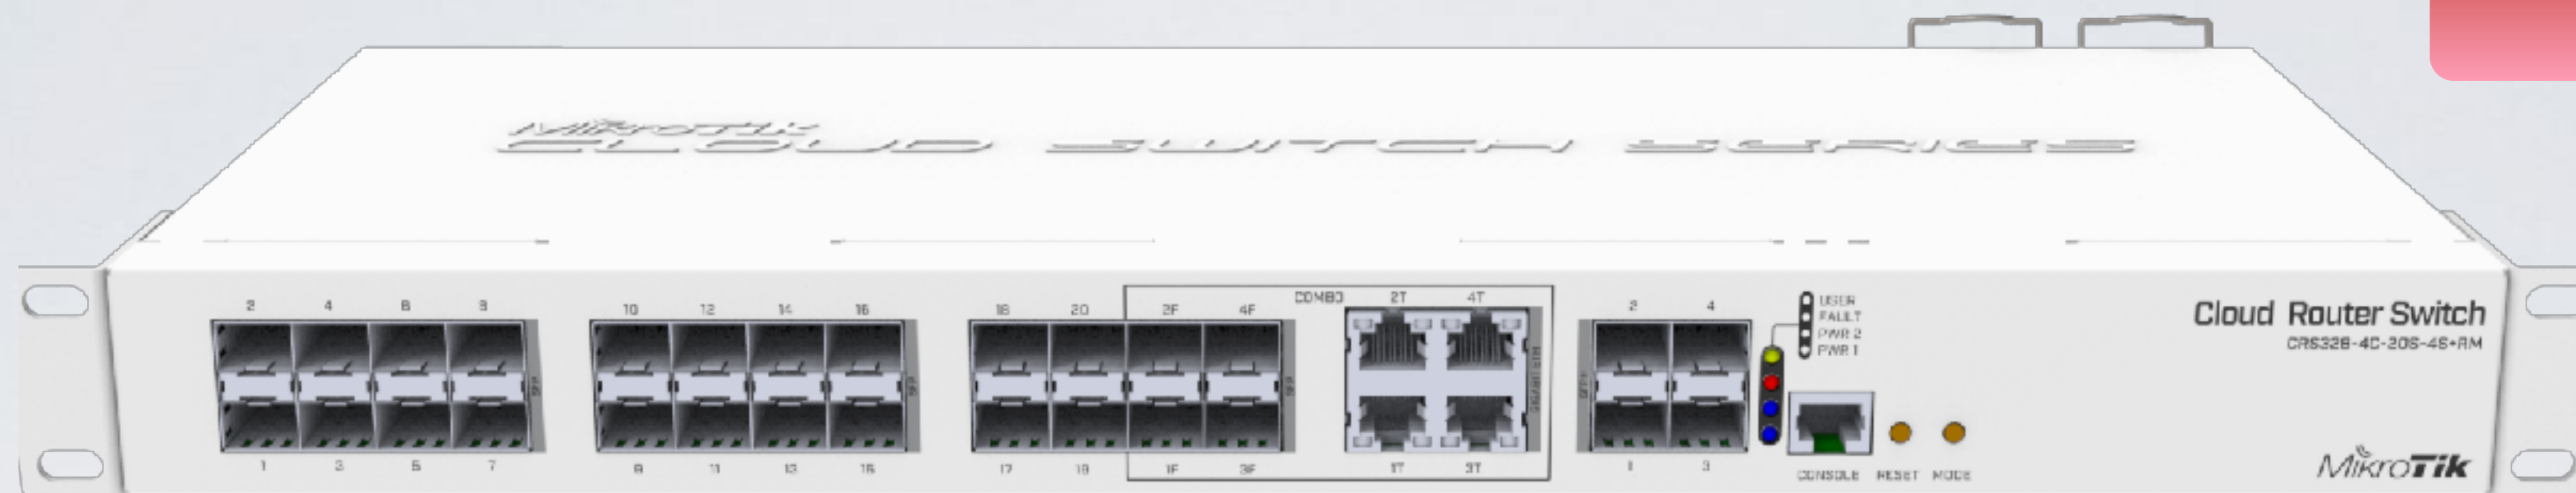

# LDF 2

NOW

- 2 GHz CPE
- Mounts in regular satellite dish
- Ultra long range
- Price \$39

# mANTBox2 12s

NOW

- 2 GHz sector antenna
- 12 dBi
- RouterBOARD built-in
- Price \$99

NOW

# CRS328-4C-20S-4S+RM

- 20x SFP ports
- 4x ETH/SFP combo ports
- 4x SFP+ ports
- Dual PSU
- Kit price \$369